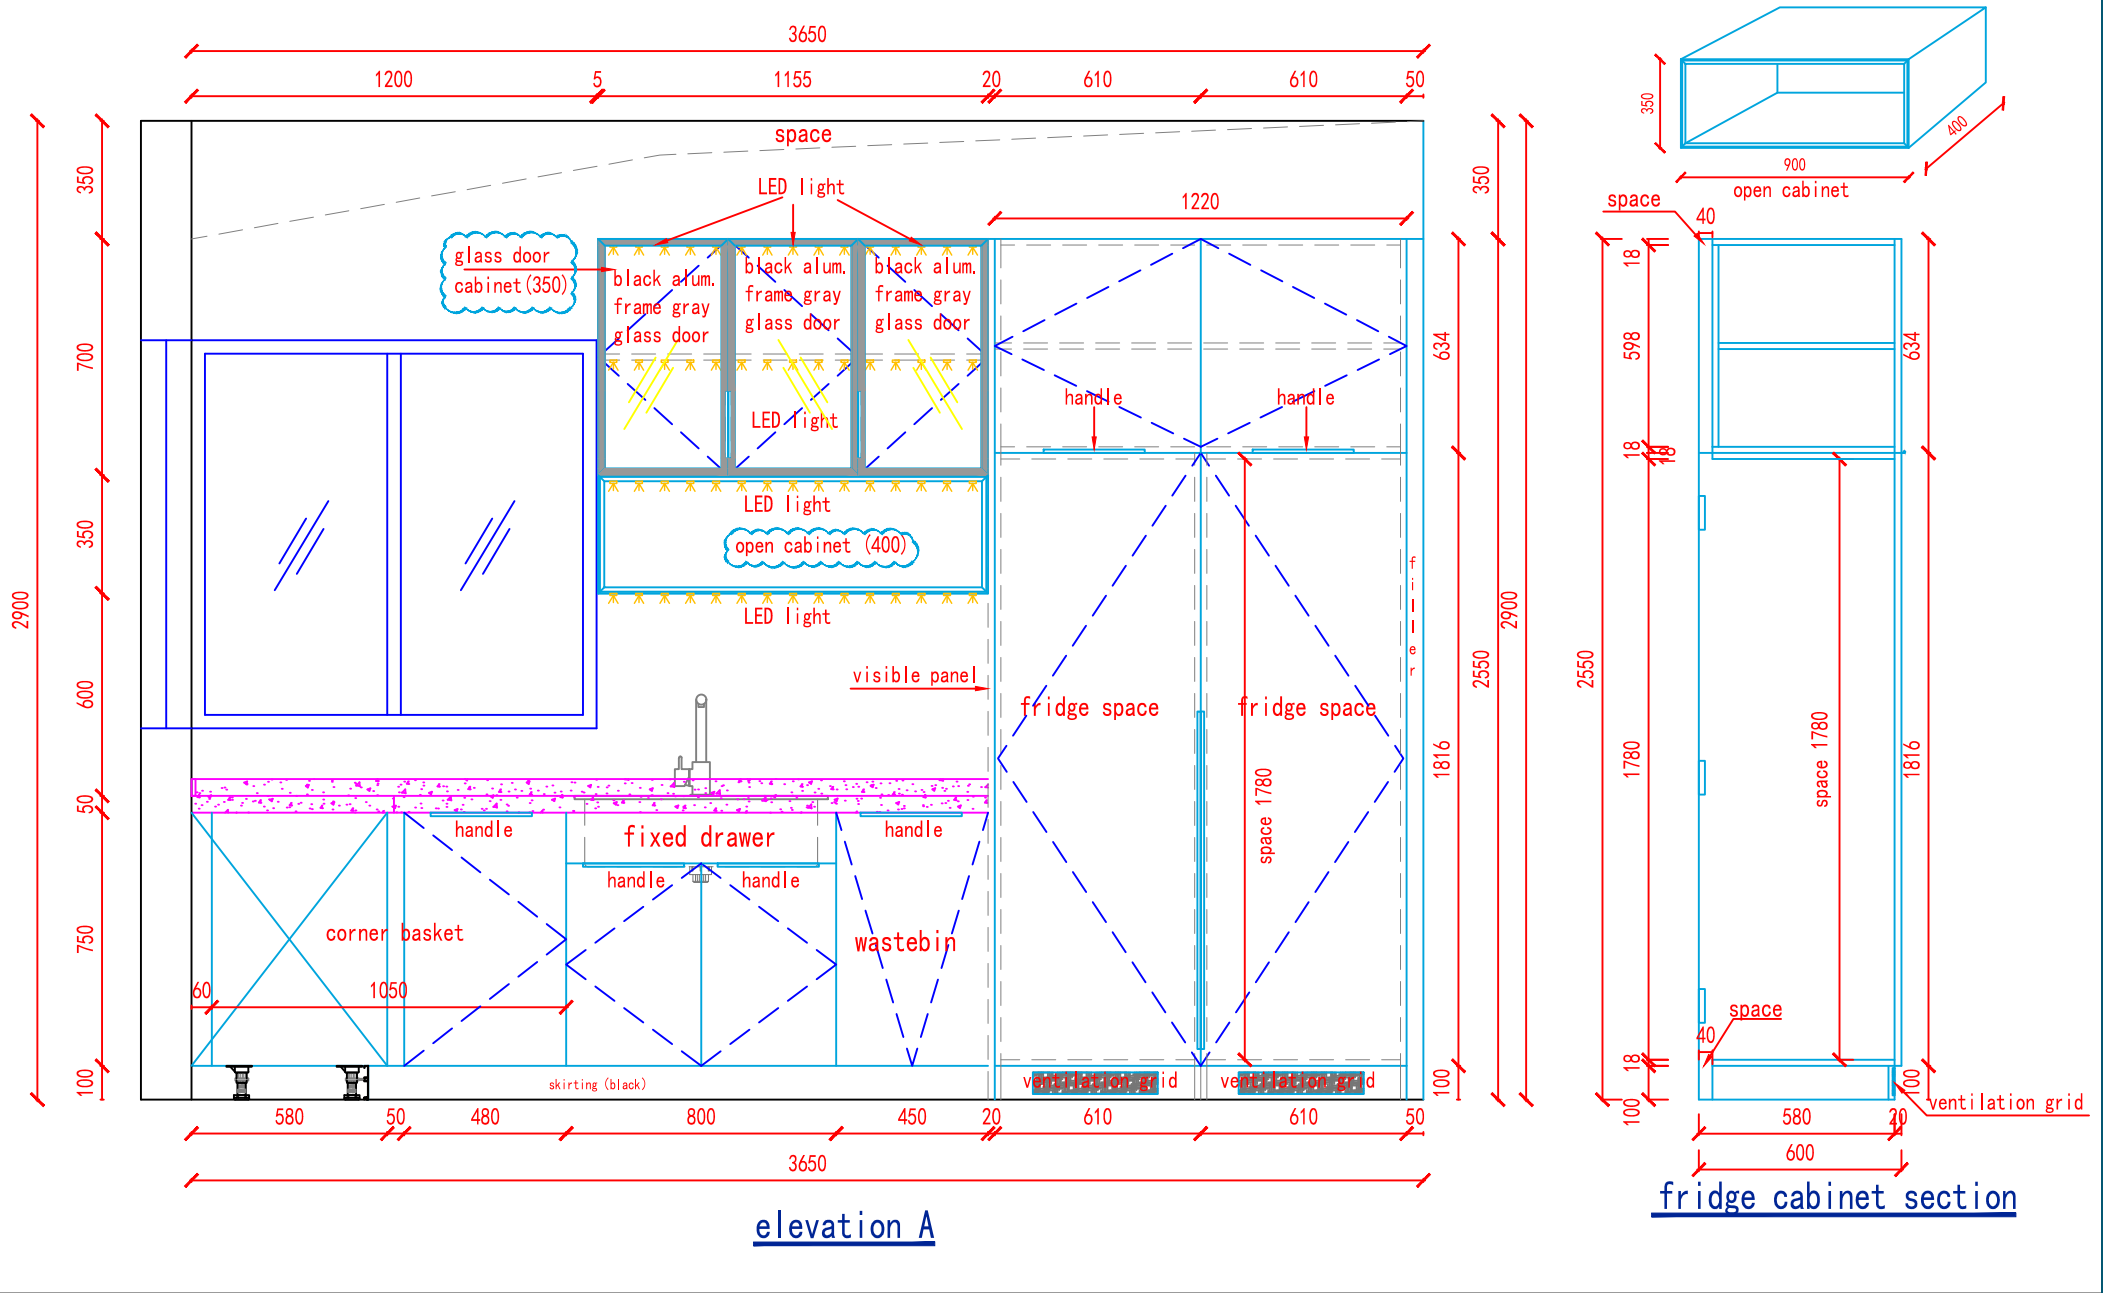

elevation A

fridge cabinet section

Client Name & Add.	Project Name	Layout	Item		Designer	Page 3, total 5 page.
	2024-9-毛里求斯-Deepak-全屋定制	/	KITCHEN		Designer	yong
				Date	2024-09-06	

Client Name & Add.	Project Name	Layout	Item		Designer	Page 4, total 5 page.
	2024-9-毛里求斯-Deepak-全屋定制	/	KITCHEN		Designer	yong
				Date	2024-09-06	