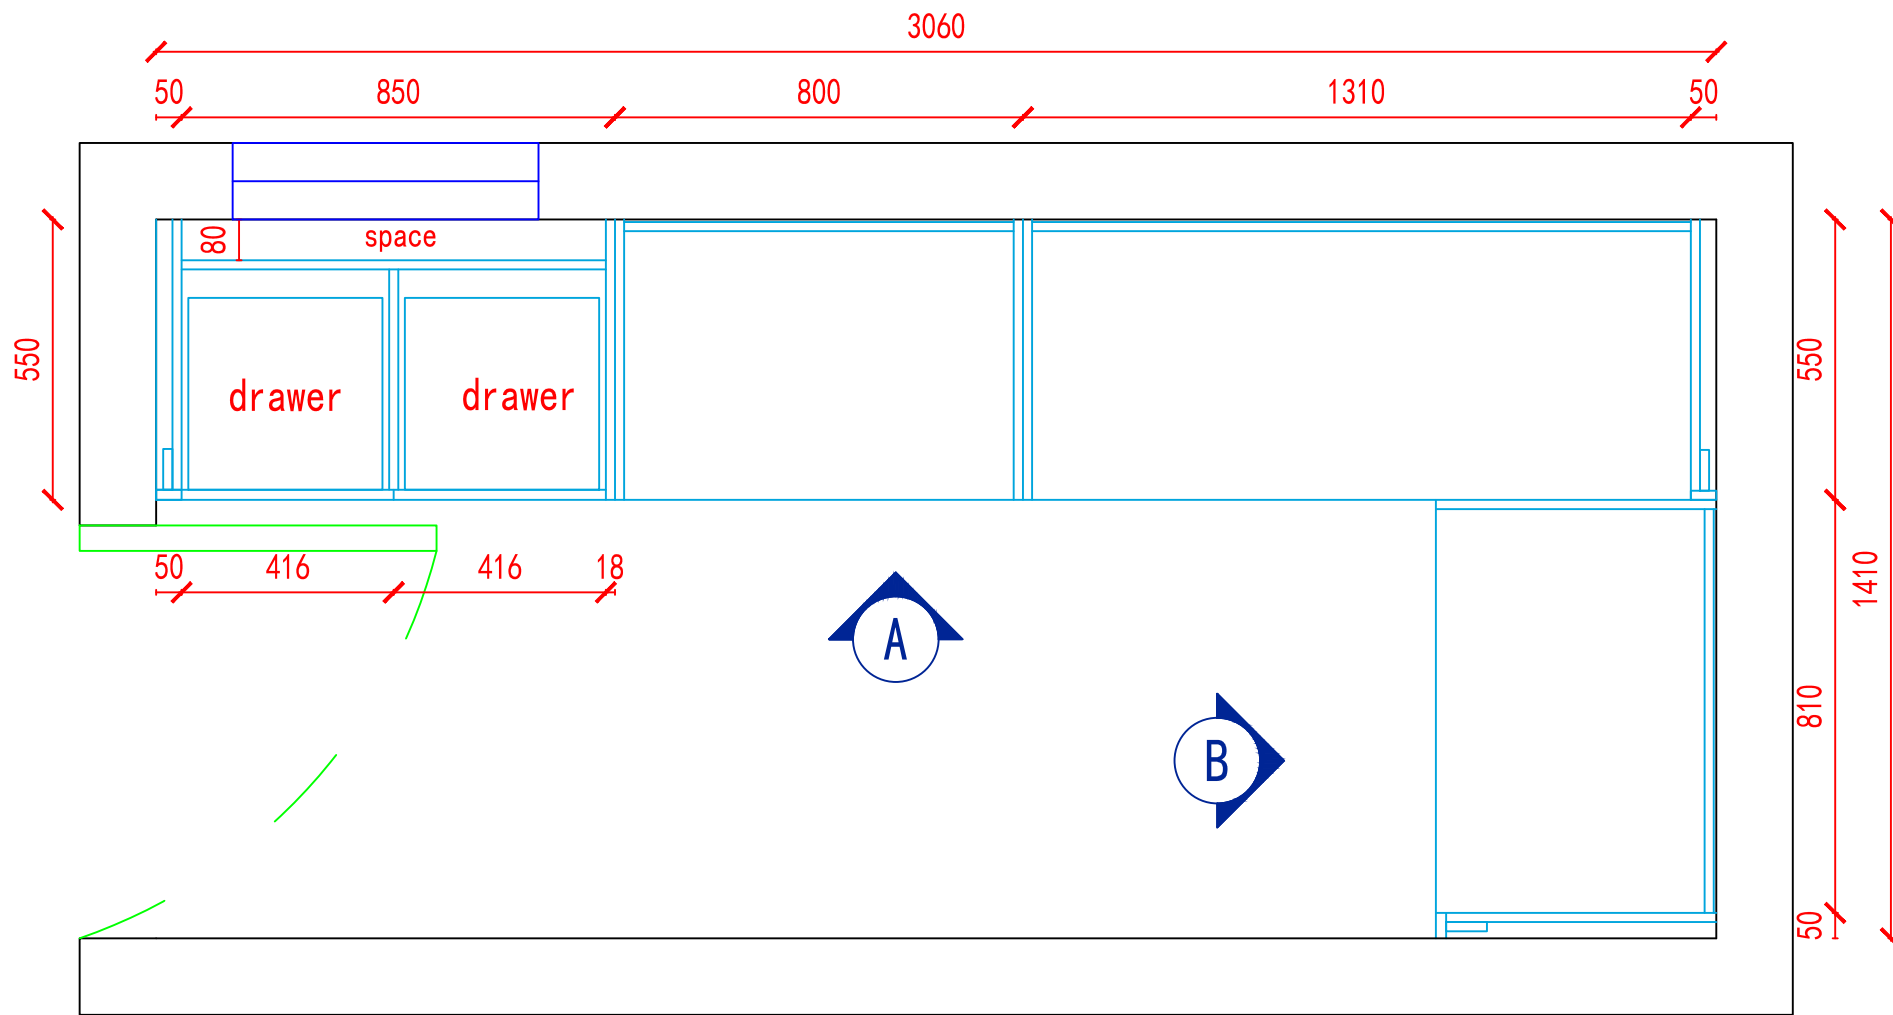

cabinet plan

Client Name & Add.	Project Name	Layout	Item		Designer	yong	Page 1, total 3 page.
	2024-9-毛里求斯-Deepak-全屋定制	/	BED ROOM 4		Date	2024-09-06