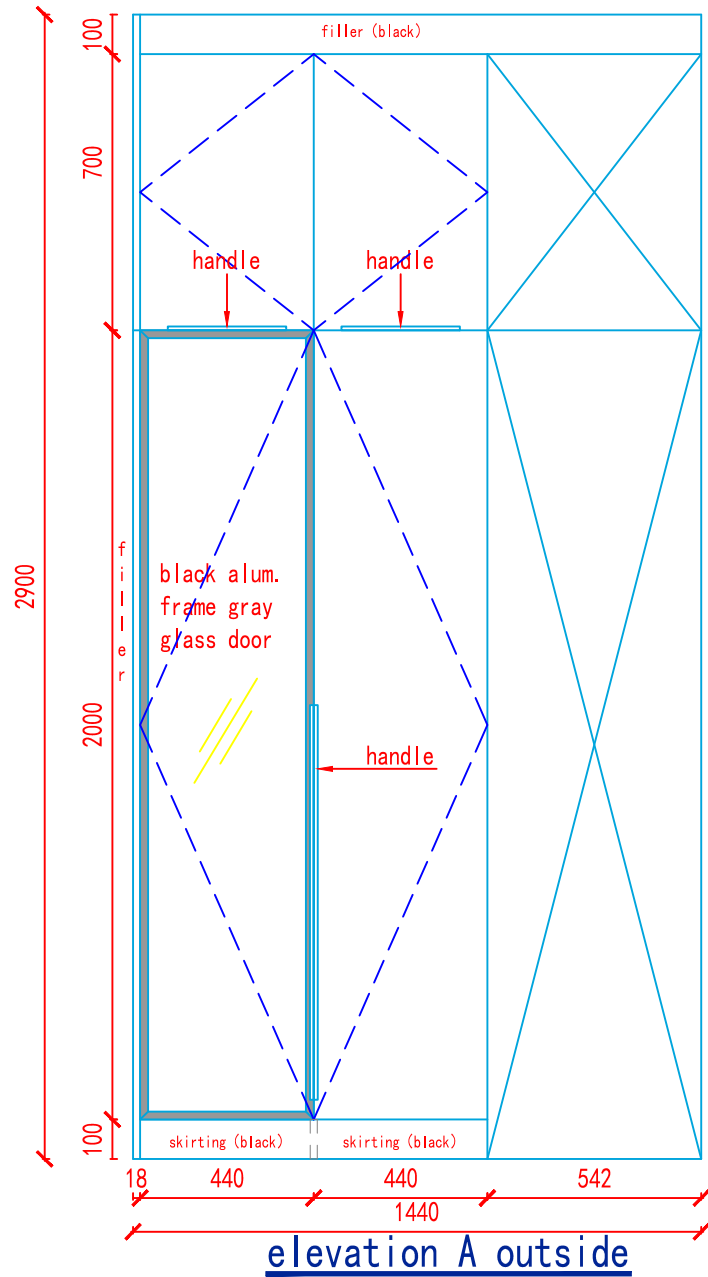

basic cabinet plan

Client Name & Add.	Project Name	Layout	Item		Designer	yong	Page 1, total 6 page.
	2024-9-毛里求斯-Deepak-全屋定制	/	PANTRY		Date	2024-09-06	

wall cabinet plan

Client Name & Add.	Project Name	Layout	Item		Designer	yong	Page 2, total 6 page.
	2024-9-毛里求斯-Deepak-全屋定制	/	PANTRY		Date	2024-09-06	