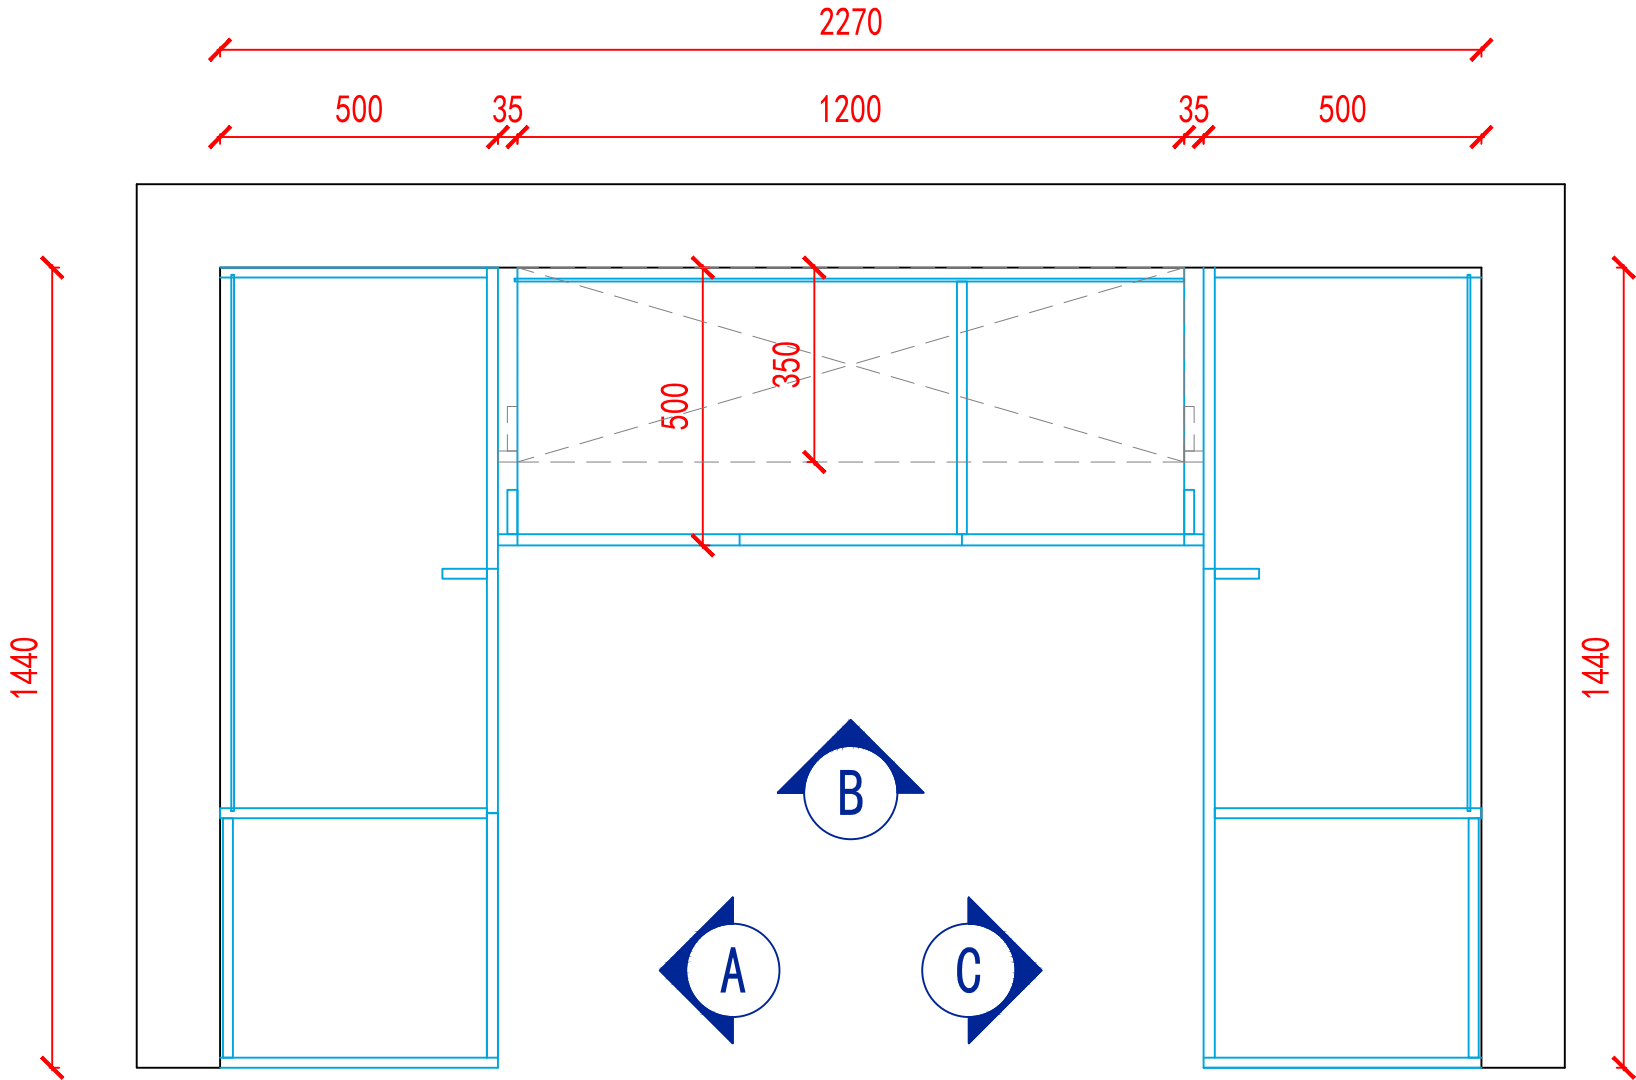

basic cabinet plan

Client Name & Add.	Project Name	Layout	Item		Designer	yong	Page 1, total 6 page.
	2024-9-毛里求斯-Deepak-全屋定制	/	PANTRY		Date	2024-09-06	

wall cabinet plan

Client Name & Add.	Project Name	Layout	Item		Designer	yong	Page 2, total 6 page.
	2024-9-毛里求斯-Deepak-全屋定制	/	PANTRY		Date	2024-09-06	