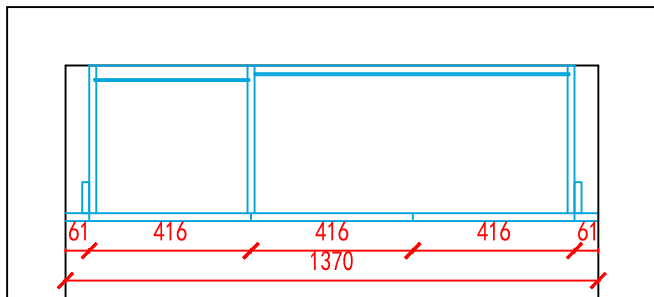

elevation A outside

elevation A inside

Client Name & Add.	Project Name	Layout	Item		Designer	Page 2, total 3 page.
	2024-9-毛里求斯-Deepak-全屋定制	/	LAUNDRY		Date	yong

Client Name & Add.	Project Name	Layout	Item		Designer	Date	Page 3, total 3 page.
	2024-9-毛里求斯-Deepak-全屋定制	/	LAUNDRY			yong	2024-09-06

cabinet plan

outside

inside

Client Name & Add.	Project Name	Layout	Item		Designer	yong	Page 1, total 1 page.
	2024-9-毛里求斯-Deepak-全屋定制	/	STORAGE		Date	2024-09-06	