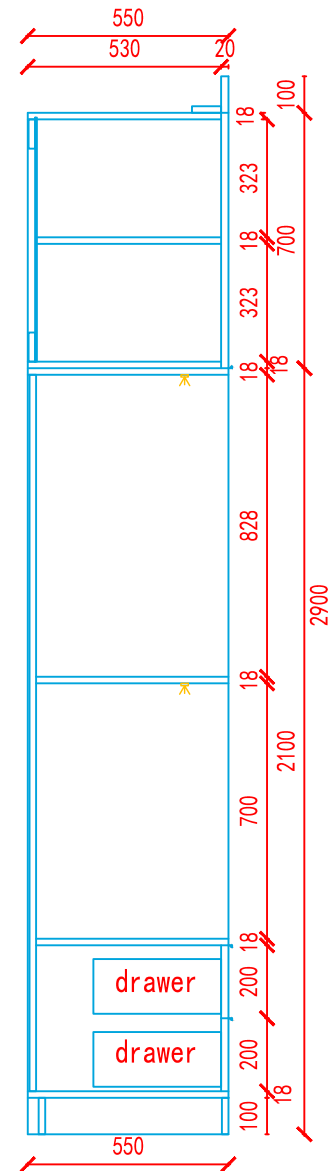

elevation A

fridge cabinet section

Client Name & Add.	Project Name	Layout	Item		Designer	Page 3, total 5 page.
	2024-9-毛里求斯-Deepak-全屋定制	/	KITCHEN		Designer	yong
				Date	2024-09-06	

Client Name & Add.	Project Name	Layout	Item		Designer	Page 4, total 5 page.
	2024-9-毛里求斯-Deepak-全屋定制	/	KITCHEN		Designer	yong
				Date	2024-09-06	

Client Name & Add.	Project Name	Layout	Item		Designer	Page 1, total 1 page.
	2024-9-毛里求斯-Deepak-全屋定制	/	BED ROOM 1			yong
					Date	2024-09-06

cabinet plan

outside

Client Name & Add.	Project Name	Layout	Item		Designer	Date	Page 1, total 2 page.
	2024-9-毛里求斯-Deepak-全屋定制	/	BED ROOM 2			yong	2024-09-06

cabinet plan

outside

inside

Client Name & Add.	Project Name	Layout	Item		Designer	Page 1, total 1 page.
	2024-9-毛里求斯-Deepak-全屋定制	/	BED ROOM 3			yong
					Date	2024-09-06

cabinet plan

Client Name & Add.	Project Name	Layout	Item		Designer	yong	Page 1, total 3 page.
	2024-9-毛里求斯-Deepak-全屋定制	/	BED ROOM 4		Date	2024-09-06	

Client Name & Add.	Project Name	Layout	Item		Designer	Page 2, total 3 page.
	2024-9-毛里求斯-Deepak-全屋定制	/	BED ROOM 4			yong
					Date	2024-09-06

elevation B outside

B cabinet section

Client Name & Add.	Project Name	Layout	Item	Designer	Date	Page 3, total 3 page.
	2024-9-毛里求斯-Deepak-全屋定制	/	BED ROOM 4	yong	2024-09-06	