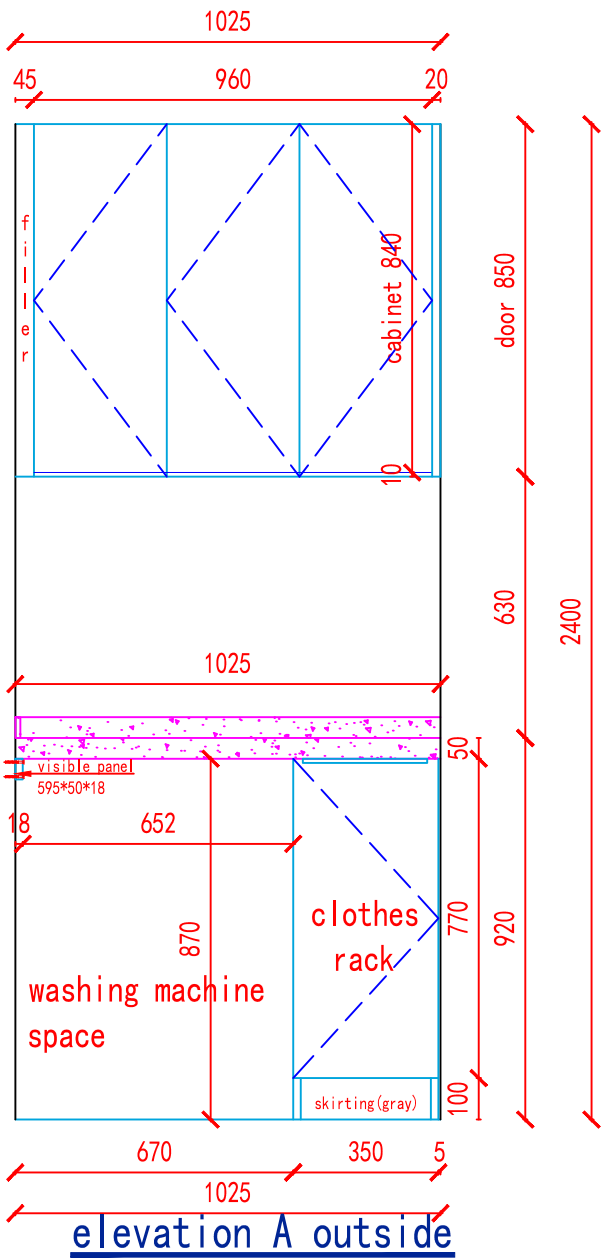

Client Name & Add.	Project Name	Layout	Item		Designer	Date	Page 3, total 3 page.	
	2024-9-毛里求斯-Deepak-全屋定制	/	LAUNDRY			yong	2024-09-06