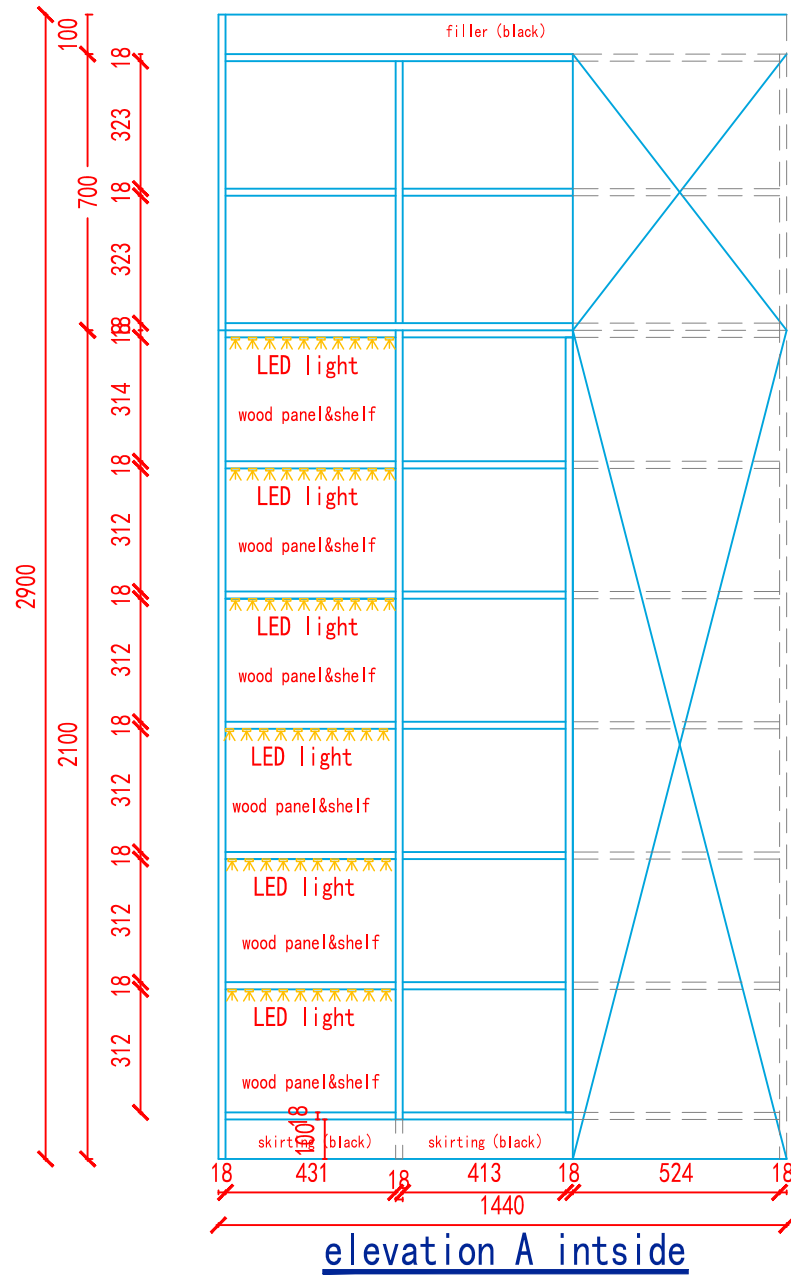

basic cabinet plan

Client Name & Add.	Project Name	Layout	Item		Designer	yong	Page 1, total 6 page.
	2024-9-毛里求斯-Deepak-全屋定制	/	PANTRY		Date	2024-09-06	

wall cabinet plan

Client Name & Add.	Project Name	Layout	Item		Designer	yong	Page 2, total 6 page.
	2024-9-毛里求斯-Deepak-全屋定制	/	PANTRY		Date	2024-09-06	