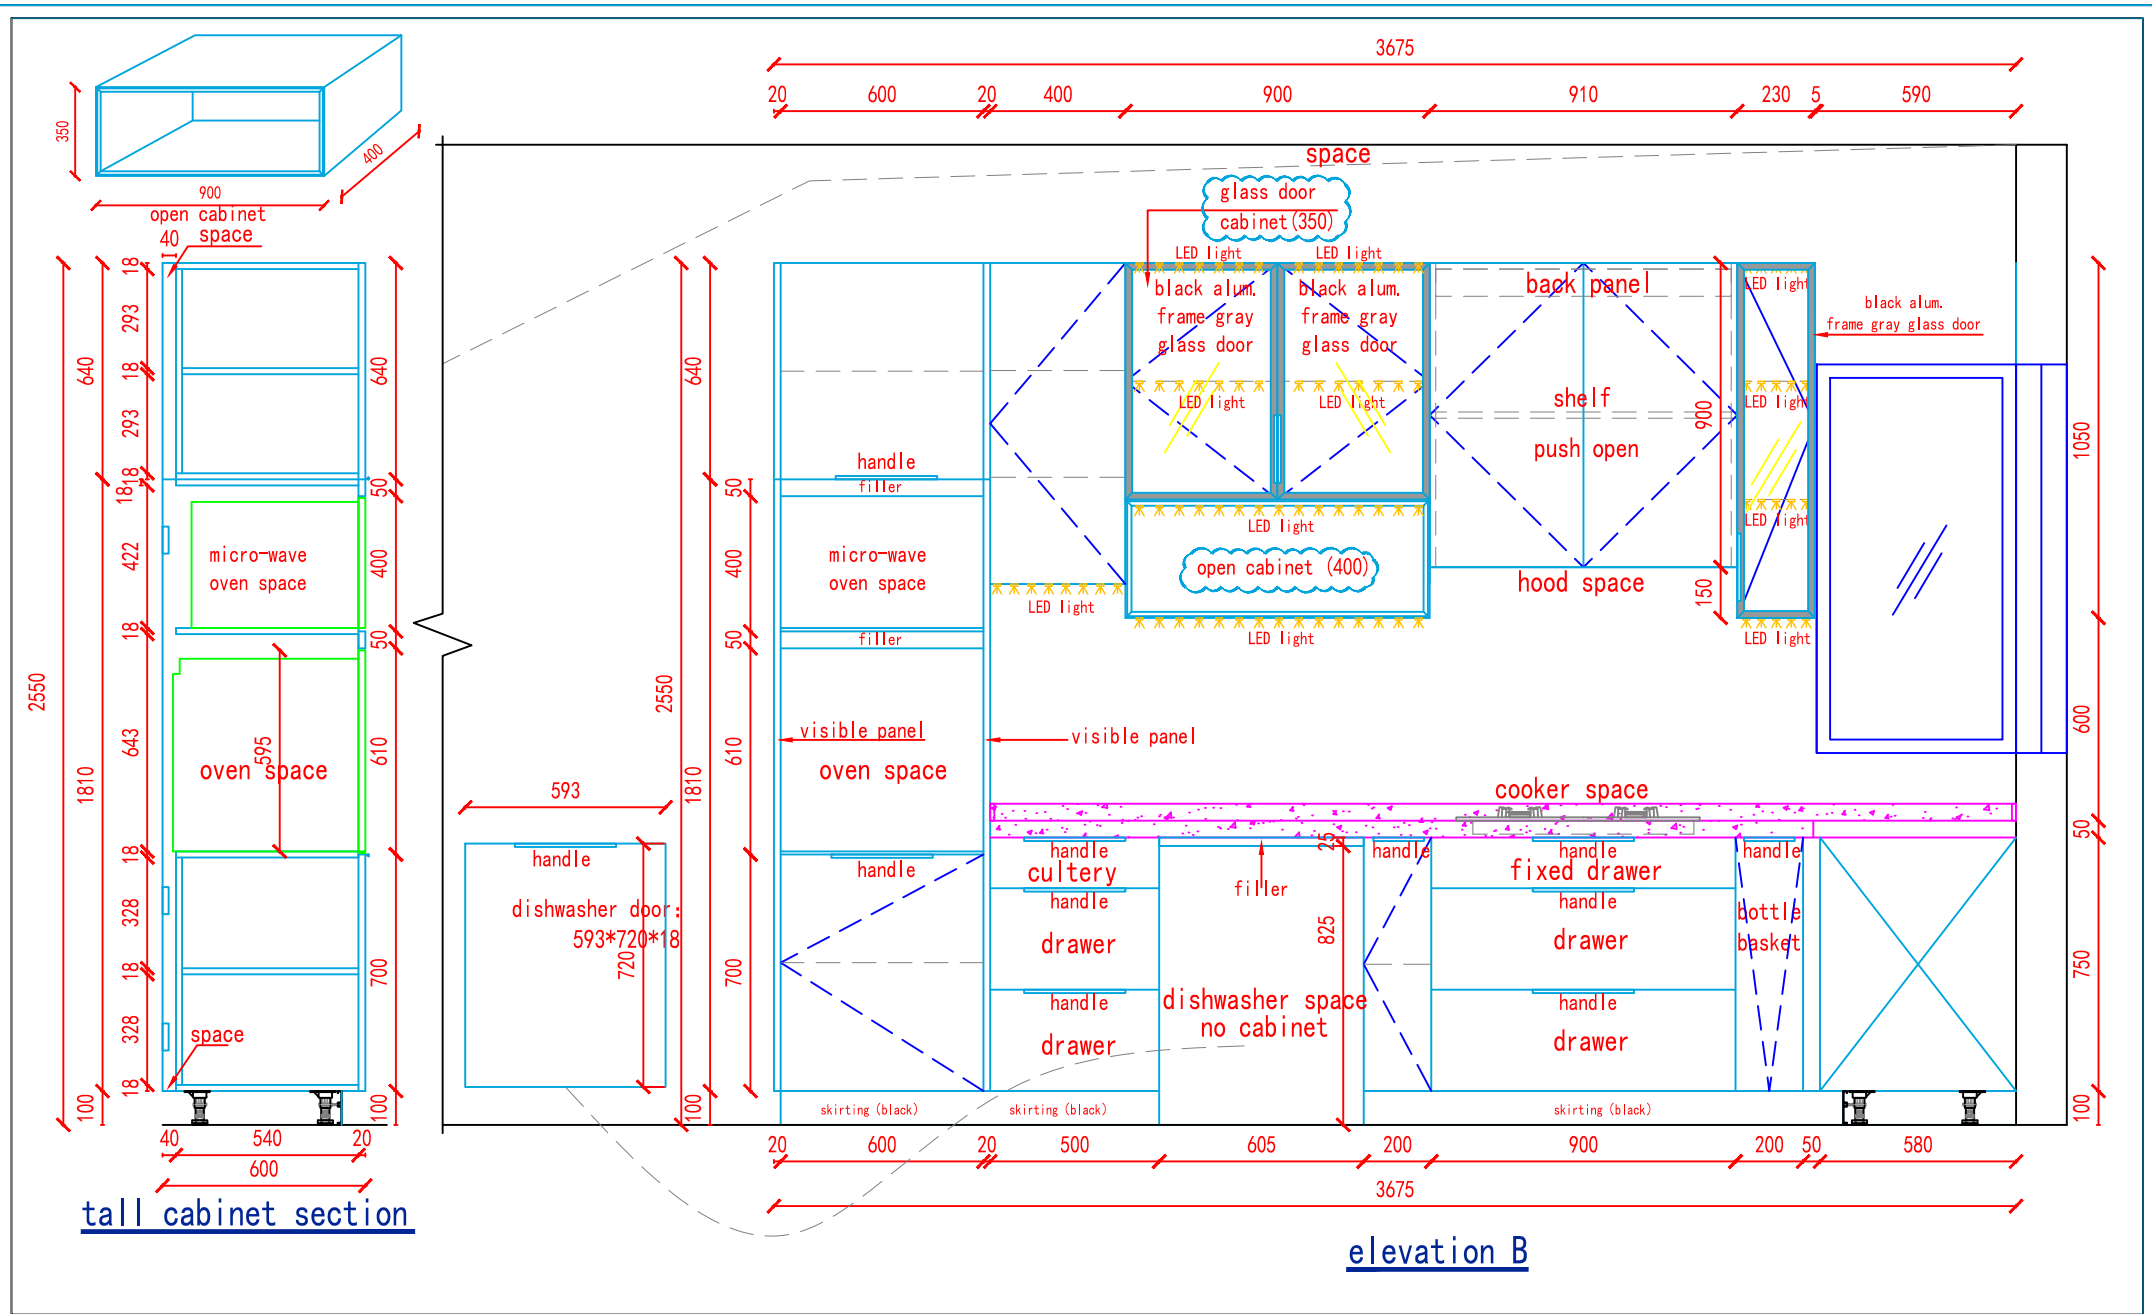

basic cabinet plan

Client Name & Add.	Project Name	Layout	Item		Designer	Page 1, total 5 page.
	2024-9-毛里求斯-Deepak-全屋定制	/	KITCHEN		Designer: yong Date: 2024-09-06	

Client Name & Add.	Project Name	Layout	Item	Designer	Date	Page 2, total 5 page.
	2024-9-毛里求斯-Deepak-全屋定制	/	KITCHEN	yong	2024-09-06	

elevation A

fridge cabinet section

Client Name & Add.	Project Name	Layout	Item		Designer	Page 3, total 5 page.
	2024-9-毛里求斯-Deepak-全屋定制	/	KITCHEN		Designer	yong
				Date	2024-09-06	

Client Name & Add.	Project Name	Layout	Item		Designer	Page 4, total 5 page.
	2024-9-毛里求斯-Deepak-全屋定制	/	KITCHEN		Designer	yong
				Date	2024-09-06	