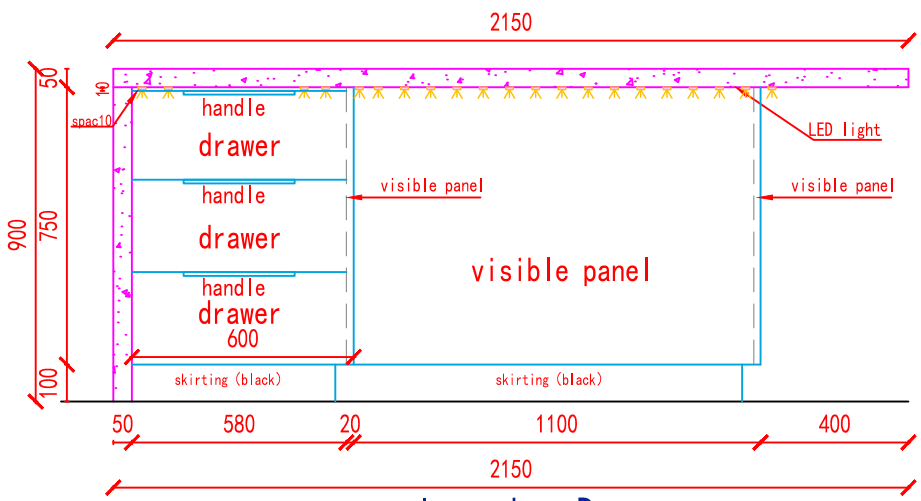

elevation D