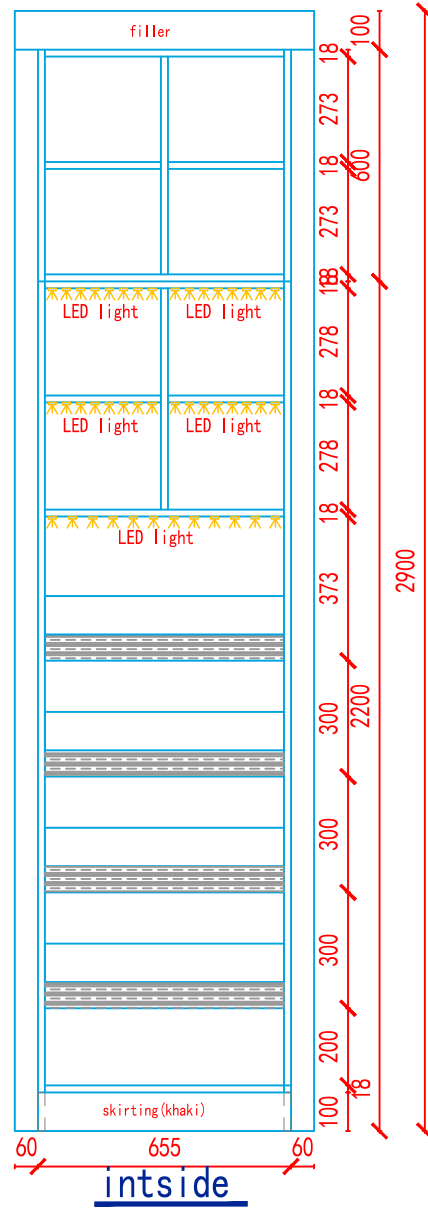

Client Name & Add.	Project Name	Layout	Item		Designer	Page 2, total 3 page.
	2024-9-毛里求斯-Deepak-全屋定制	/	BED ROOM 4			yong
					Date	2024-09-06

elevation B outside

B cabinet section

Client Name & Add.	Project Name	Layout	Item	Designer	Date	Page 3, total 3 page.
	2024-9-毛里求斯-Deepak-全屋定制	/	BED ROOM 4	yong	2024-09-06	