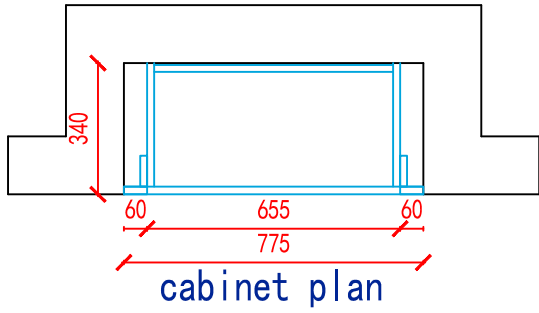

Client Name & Add.	Project Name	Layout	Item		Designer	Page 2, total 3 page.
	2024-9-毛里求斯-Deepak-全屋定制	/	BED ROOM 4			yong
					Date	2024-09-06

elevation B outside

B cabinet section

Client Name & Add.	Project Name	Layout	Item	Designer	Date	Page 3, total 3 page.
	2024-9-毛里求斯-Deepak-全屋定制	/	BED ROOM 4	yong	2024-09-06	