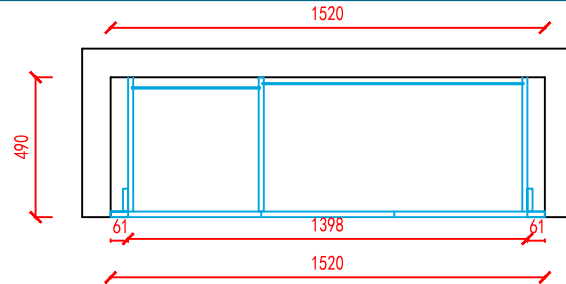

Client Name & Add.	Project Name	Layout	Item		Designer	Page 1, total 1 page.
	2024-9-毛里求斯-Deepak-全屋定制	/	BED ROOM 1			yong
					Date	2024-09-06

cabinet plan

outside

Client Name & Add.	Project Name	Layout	Item		Designer	Date	Page 1, total 2 page.
	2024-9-毛里求斯-Deepak-全屋定制	/	BED ROOM 2			yong	2024-09-06