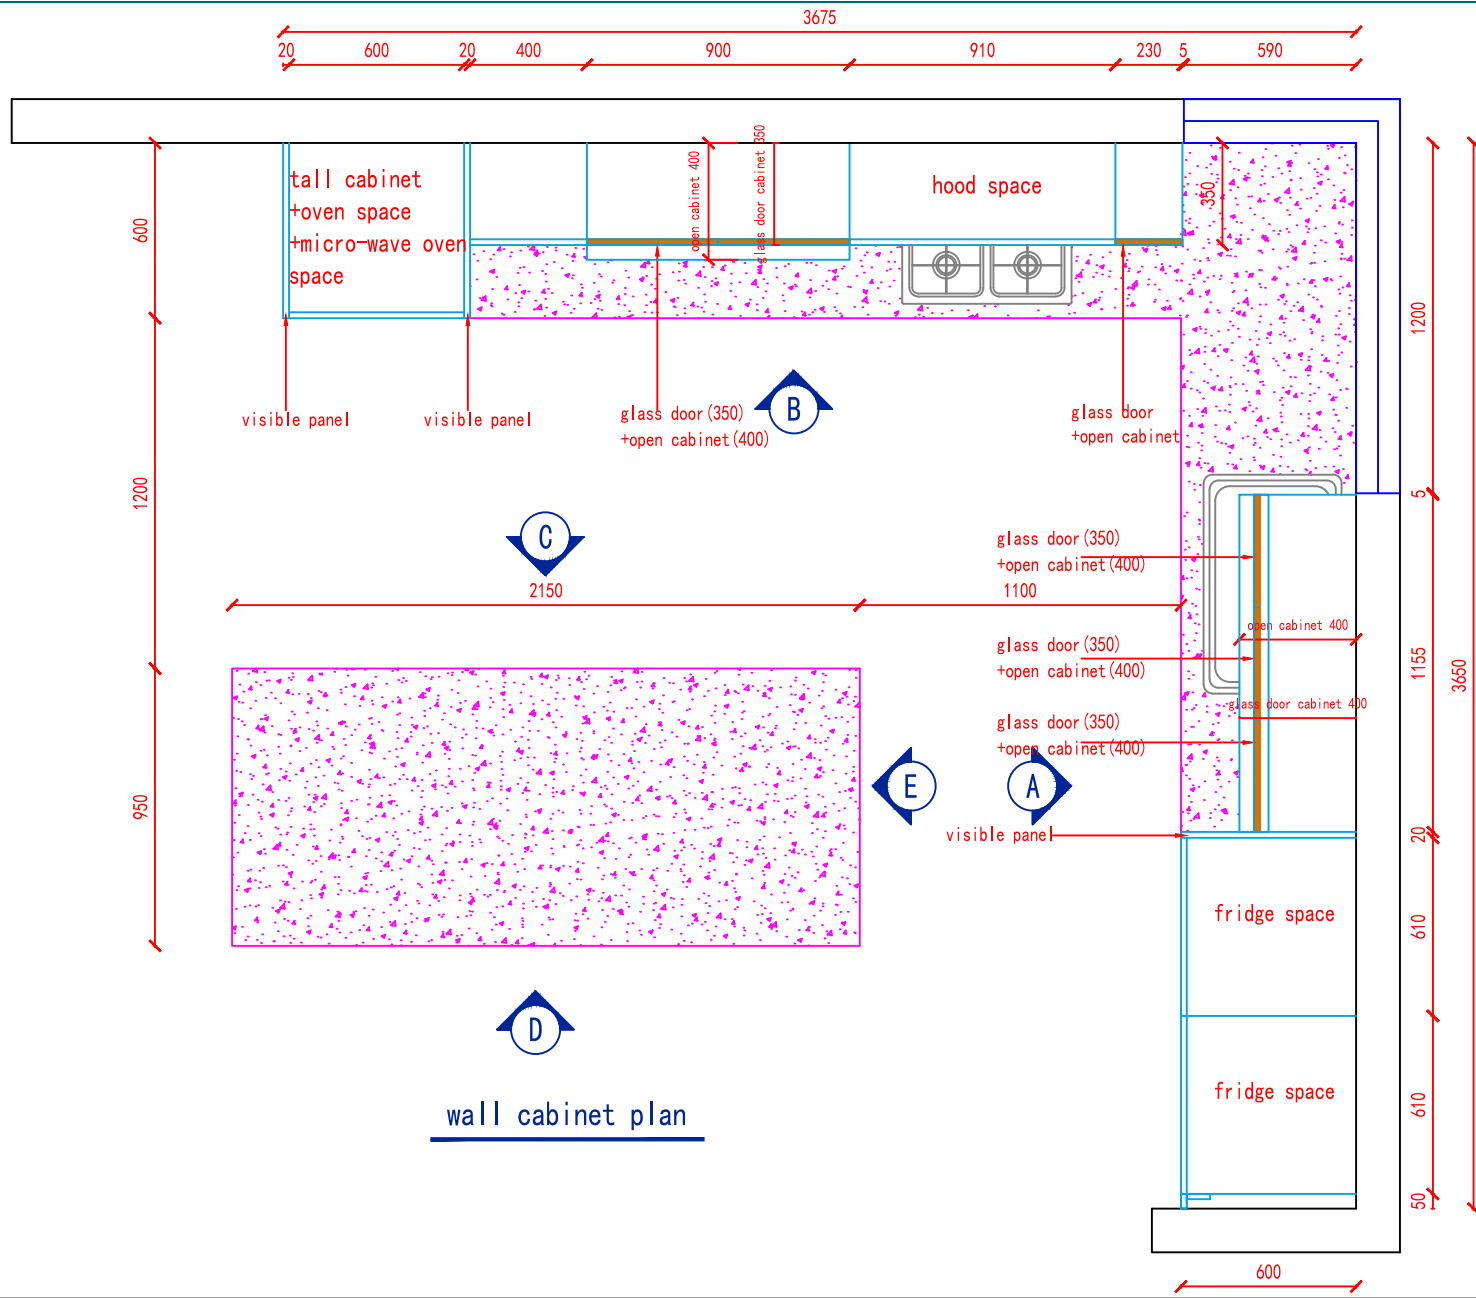

Client Name & Add.	Project Name	Layout	Item	Designer	Date	Page 2, total 5 page.
	2024-9-毛里求斯-Deepak-全屋定制	/	KITCHEN	yong	2024-09-06