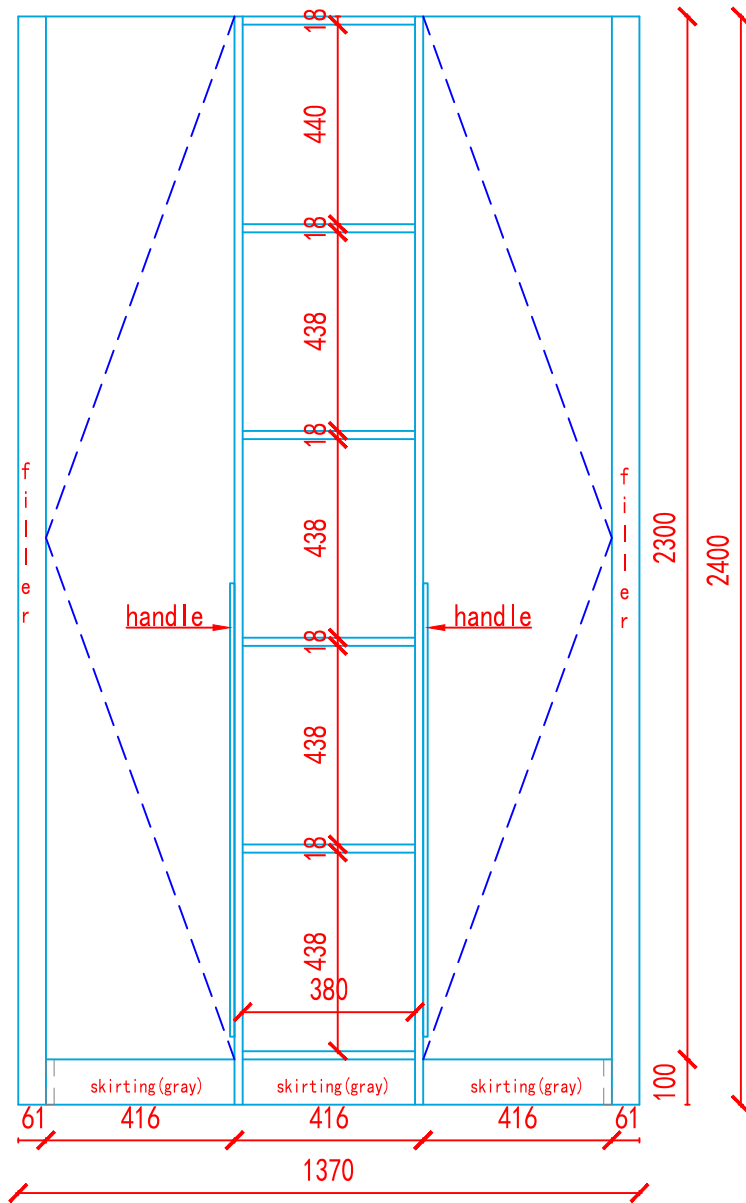

elevation A outside