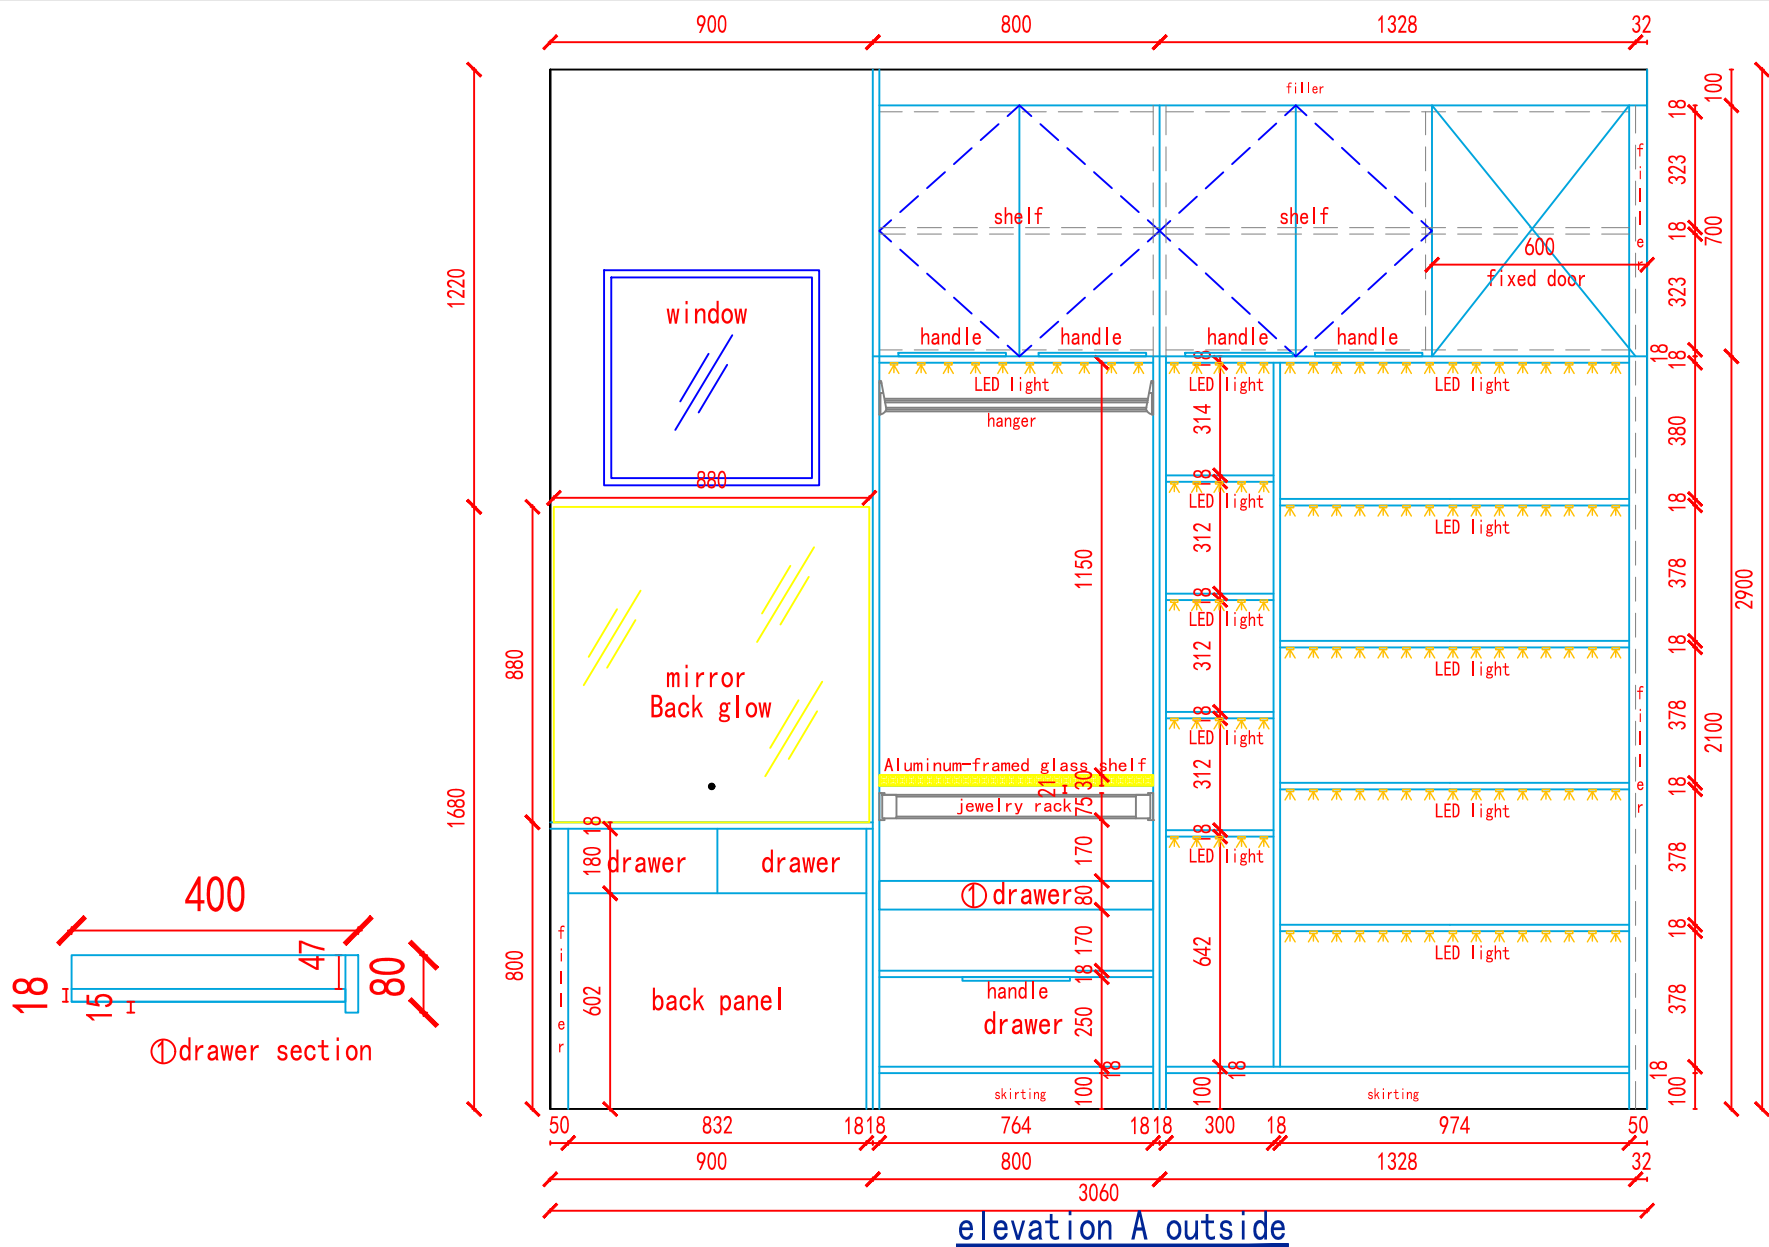

cabinet plan

outside

inside

Client Name & Add.	Project Name	Layout	Item		Designer	Page 1, total 1 page.
	2024-9-毛里求斯-Deepak-全屋定制	/	BED ROOM 3			yong
					Date	2024-09-06

cabinet plan

Client Name & Add.	Project Name	Layout	Item		Designer	yong	Page 1, total 3 page.
	2024-9-毛里求斯-Deepak-全屋定制	/	BED ROOM 4		Date	2024-09-06	

Client Name & Add.	Project Name	Layout	Item		Designer	Page 2, total 3 page.
	2024-9-毛里求斯-Deepak-全屋定制	/	BED ROOM 4			yong
					Date	2024-09-06

elevation B outside

B cabinet section

Client Name & Add.	Project Name	Layout	Item	Designer	Date	Page 3, total 3 page.
	2024-9-毛里求斯-Deepak-全屋定制	/	BED ROOM 4	yong	2024-09-06	

elevation A outside

elevation A inside

Client Name & Add.	Project Name	Layout	Item		Designer	Page 2, total 3 page.
	2024-9-毛里求斯-Deepak-全屋定制	/	LAUNDRY		Date	yong

Client Name & Add.	Project Name	Layout	Item		Designer	Date	Page 3, total 3 page.
	2024-9-毛里求斯-Deepak-全屋定制	/	LAUNDRY			yong	2024-09-06