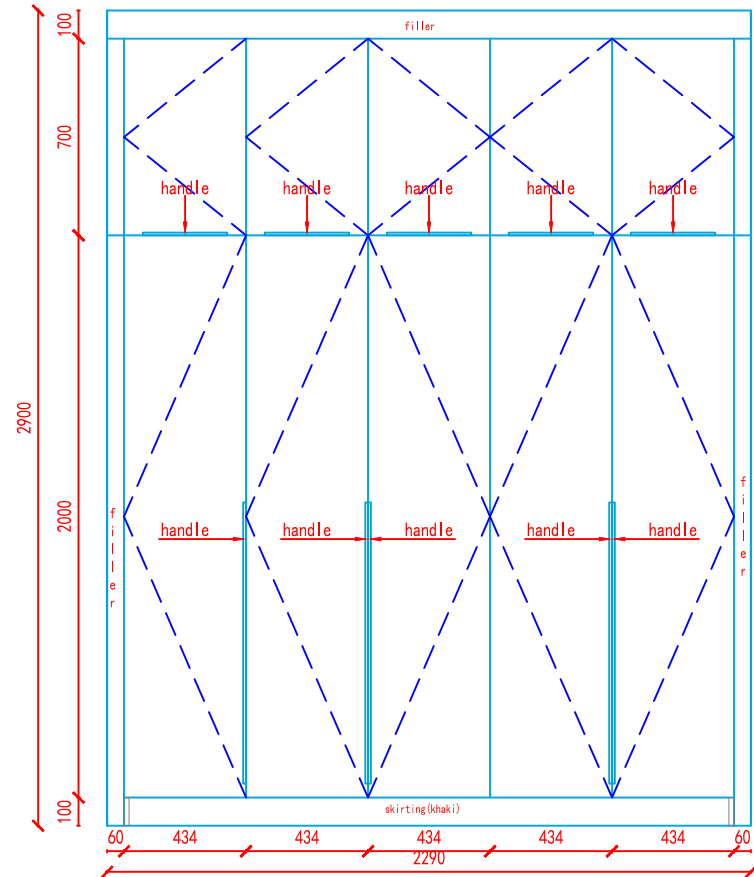

outside

Client Name & Add.	Project Name	Layout	Item		Designer	Date	Page 1, total 2 page.	
	2024-9-毛里求斯-Deepak-全屋定制	/	BED ROOM 2			yong	2024-09-06