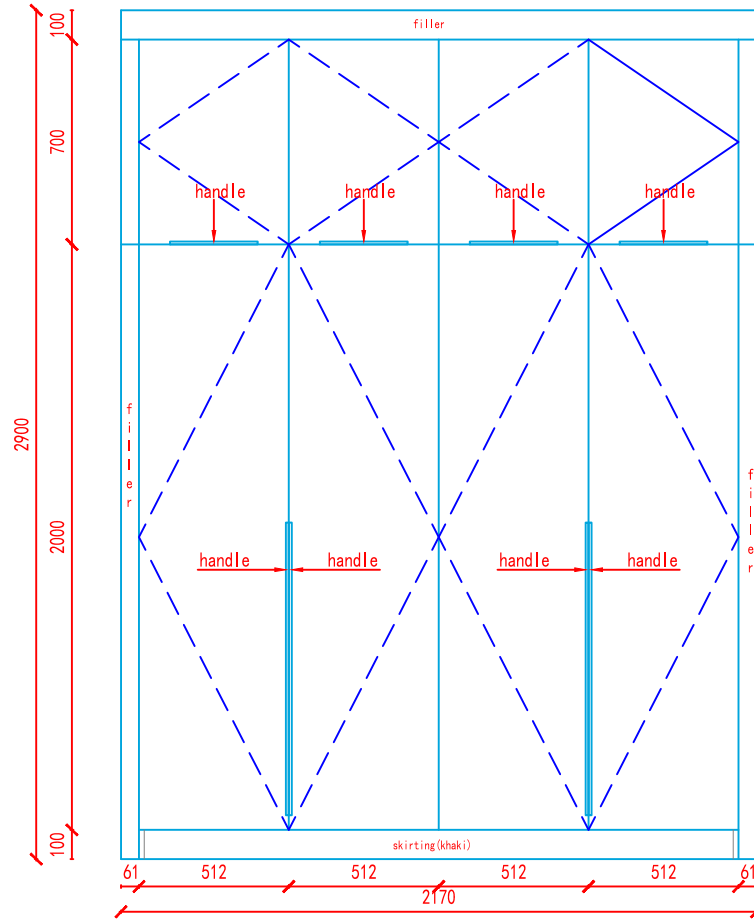

elevation C

elevation D

elevation E

Client Name & Add.	Project Name	Layout	Item		Designer	Page 5, total 5 page.
	2024-9-毛里求斯-Deepak-全屋定制	/	KITCHEN		Designer	yong
				Date	2024-09-06	

cabinet plan

outside

inside