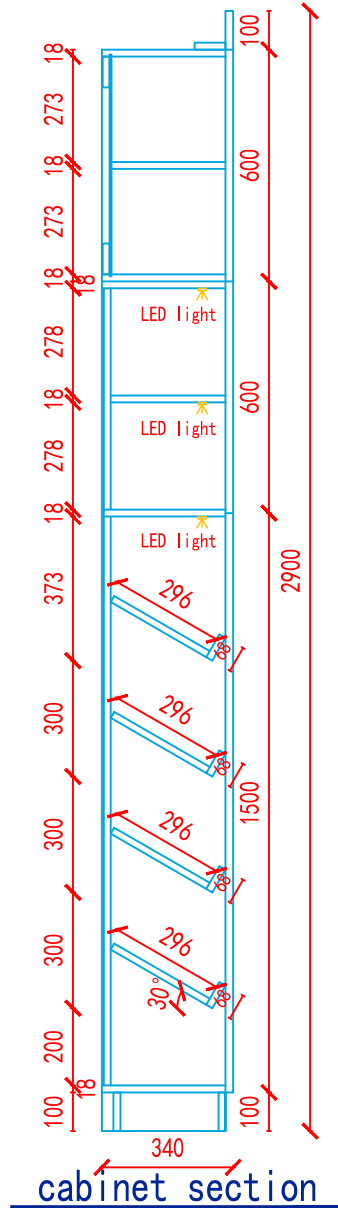

elevation A

fridge cabinet section

Client Name & Add.	Project Name	Layout	Item		Designer	Page 3, total 5 page.
	2024-9-毛里求斯-Deepak-全屋定制	/	KITCHEN		Designer	yong
				Date	2024-09-06	

Client Name & Add.	Project Name	Layout	Item		Designer	Page 4, total 5 page.
	2024-9-毛里求斯-Deepak-全屋定制	/	KITCHEN		Designer	yong
				Date	2024-09-06	

Client Name & Add.	Project Name	Layout	Item		Designer	Page 1, total 1 page.
	2024-9-毛里求斯-Deepak-全屋定制	/	BED ROOM 1			yong
					Date	2024-09-06

cabinet plan

outside

Client Name & Add.	Project Name	Layout	Item		Designer	Date	Page 1, total 2 page.
	2024-9-毛里求斯-Deepak-全屋定制	/	BED ROOM 2			yong	2024-09-06

cabinet plan

outside

inside

Client Name & Add.	Project Name	Layout	Item		Designer	Page 1, total 1 page.
	2024-9-毛里求斯-Deepak-全屋定制	/	BED ROOM 3			yong
					Date	2024-09-06

cabinet plan

Client Name & Add.	Project Name	Layout	Item		Designer	yong	Page 1, total 3 page.
	2024-9-毛里求斯-Deepak-全屋定制	/	BED ROOM 4		Date	2024-09-06	

Client Name & Add.	Project Name	Layout	Item		Designer	Page 2, total 3 page.
	2024-9-毛里求斯-Deepak-全屋定制	/	BED ROOM 4			yong
					Date	2024-09-06

elevation B outside

B cabinet section

Client Name & Add.	Project Name	Layout	Item	Designer	Date	Page 3, total 3 page.
	2024-9-毛里求斯-Deepak-全屋定制	/	BED ROOM 4	yong	2024-09-06	