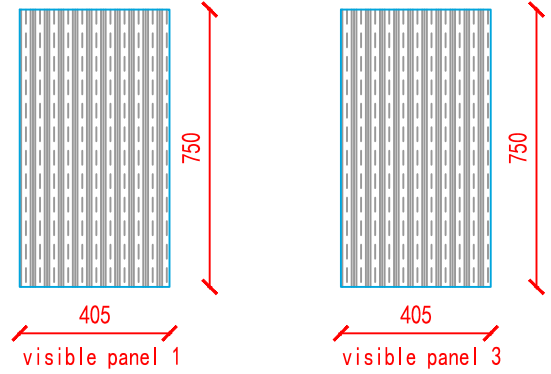

elevation A

fridge cabinet section

Client Name & Add.	Project Name	Layout	Item		Designer	Page 3, total 5 page.
	2024-9-毛里求斯-Deepak-全屋定制	/	KITCHEN		Designer	yong
				Date	2024-09-06	

Client Name & Add.	Project Name	Layout	Item		Designer	Page 4, total 5 page.
	2024-9-毛里求斯-Deepak-全屋定制	/	KITCHEN		Designer	yong
				Date	2024-09-06	

elevation C

elevation D

elevation E

Client Name & Add.	Project Name	Layout	Item		Designer	Page 5, total 5 page.
	2024-9-毛里求斯-Deepak-全屋定制	/	KITCHEN		Designer	yong
				Date	2024-09-06	

cabinet plan

outside

inside