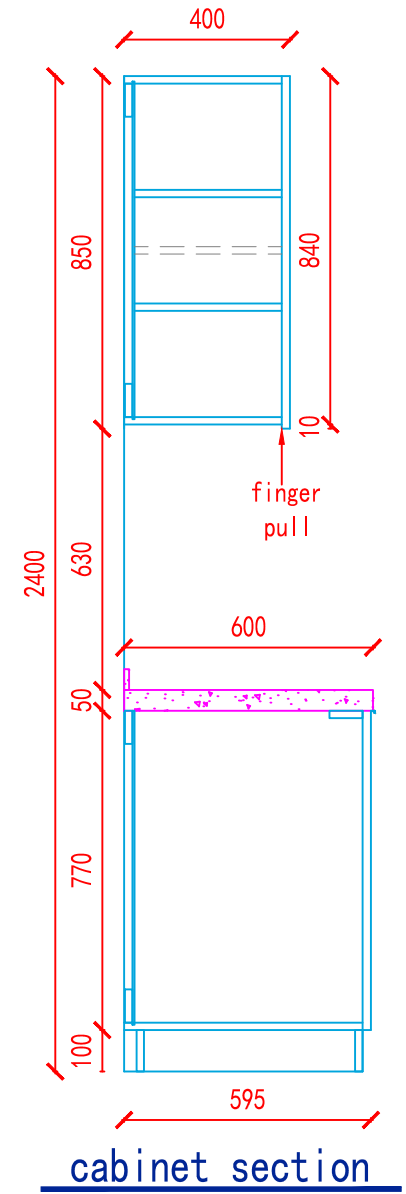

cabinet plan

outside

inside

Client Name & Add.	Project Name	Layout	Item		Designer	Page 1, total 1 page.
	2024-9-毛里求斯-Deepak-全屋定制	/	BED ROOM 3			yong
					Date	2024-09-06

cabinet plan

Client Name & Add.	Project Name	Layout	Item		Designer	yong	Page 1, total 3 page.
	2024-9-毛里求斯-Deepak-全屋定制	/	BED ROOM 4		Date	2024-09-06	

Client Name & Add.	Project Name	Layout	Item		Designer	Page 2, total 3 page.
	2024-9-毛里求斯-Deepak-全屋定制	/	BED ROOM 4			yong
					Date	2024-09-06

elevation B outside

B cabinet section

Client Name & Add.	Project Name	Layout	Item	Designer	Date	Page 3, total 3 page.
	2024-9-毛里求斯-Deepak-全屋定制	/	BED ROOM 4	yong	2024-09-06	

Client Name & Add.	Project Name	Layout	Item		Designer	Page 1, total 1 page.
	2024-9-毛里求斯-Deepak-全屋定制	/	SHOE RACK		Date	yong

Client Name & Add.	Project Name	Layout	Item		Designer	yong	Page 1, total 3 page.
	2024-9-毛里求斯-Deepak-全屋定制	/	LAUNDRY		Date	2024-09-06	

elevation A outside

elevation A inside

Client Name & Add.	Project Name	Layout	Item		Designer	Page 2, total 3 page.
	2024-9-毛里求斯-Deepak-全屋定制	/	LAUNDRY		Date	yong

Client Name & Add.	Project Name	Layout	Item		Designer	Date	Page 3, total 3 page.
	2024-9-毛里求斯-Deepak-全屋定制	/	LAUNDRY			yong	2024-09-06