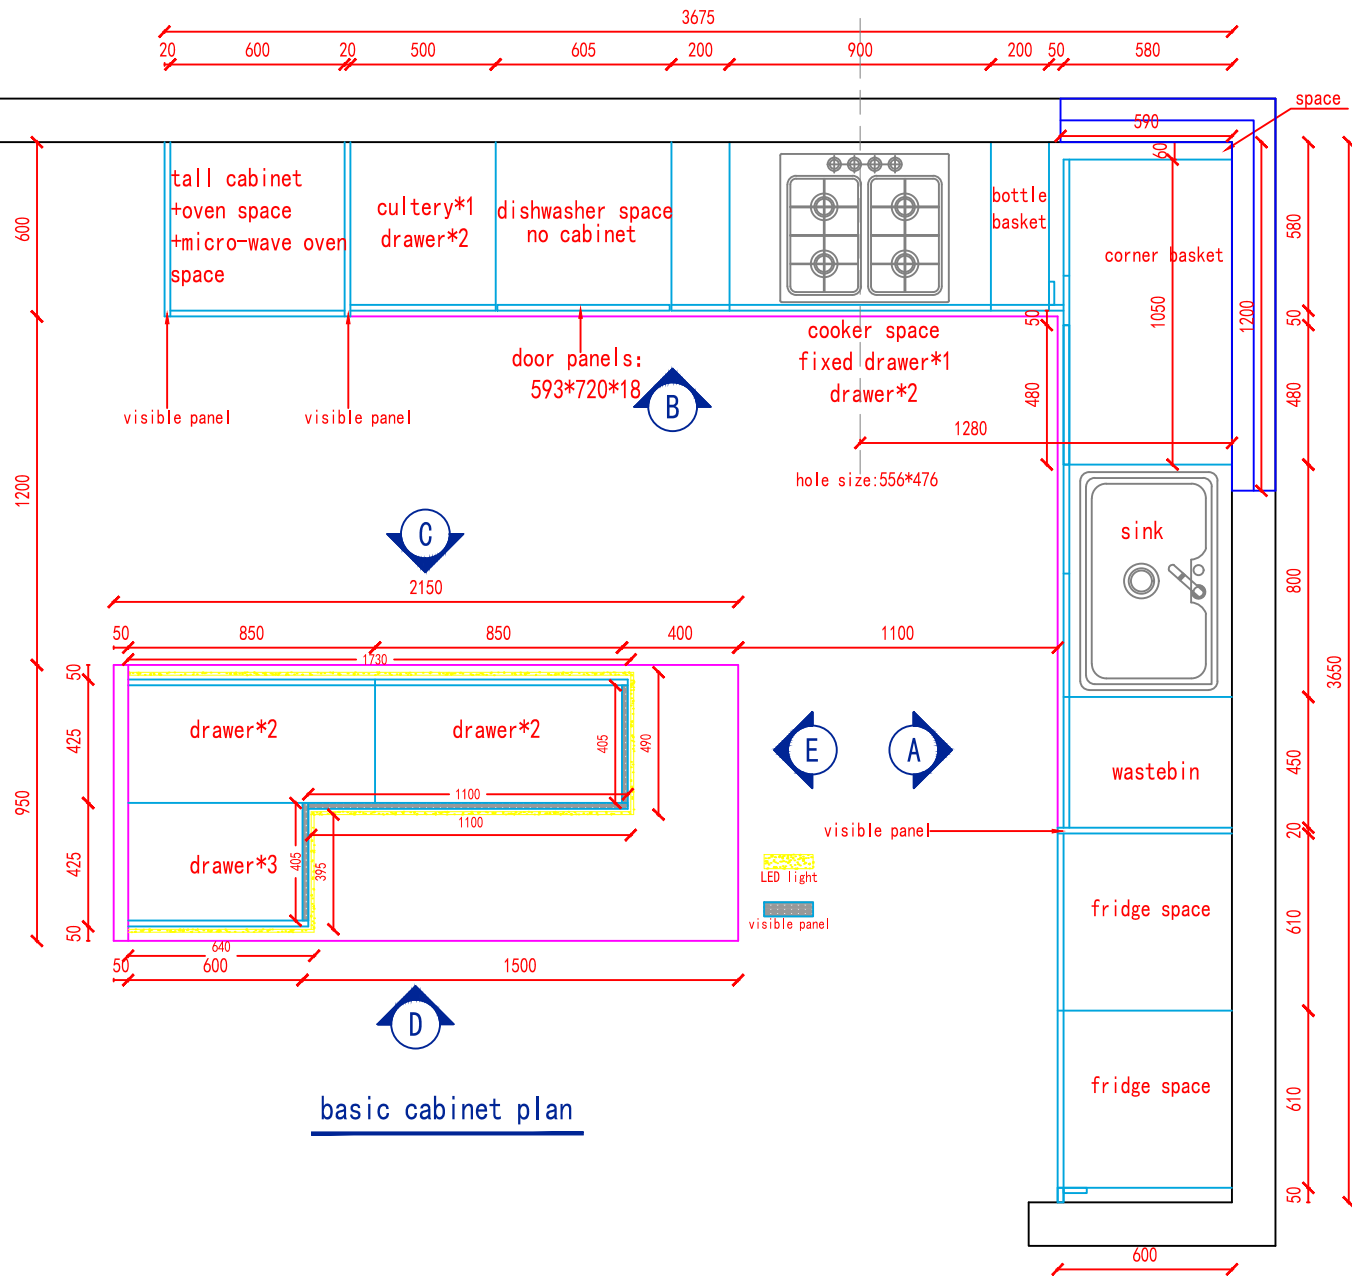

basic cabinet plan

Client Name & Add.	Project Name	Layout	Item		Designer	Page 1, total 5 page.
	2024-9-毛里求斯-Deepak-全屋定制	/	KITCHEN		Designer: yong Date: 2024-09-06