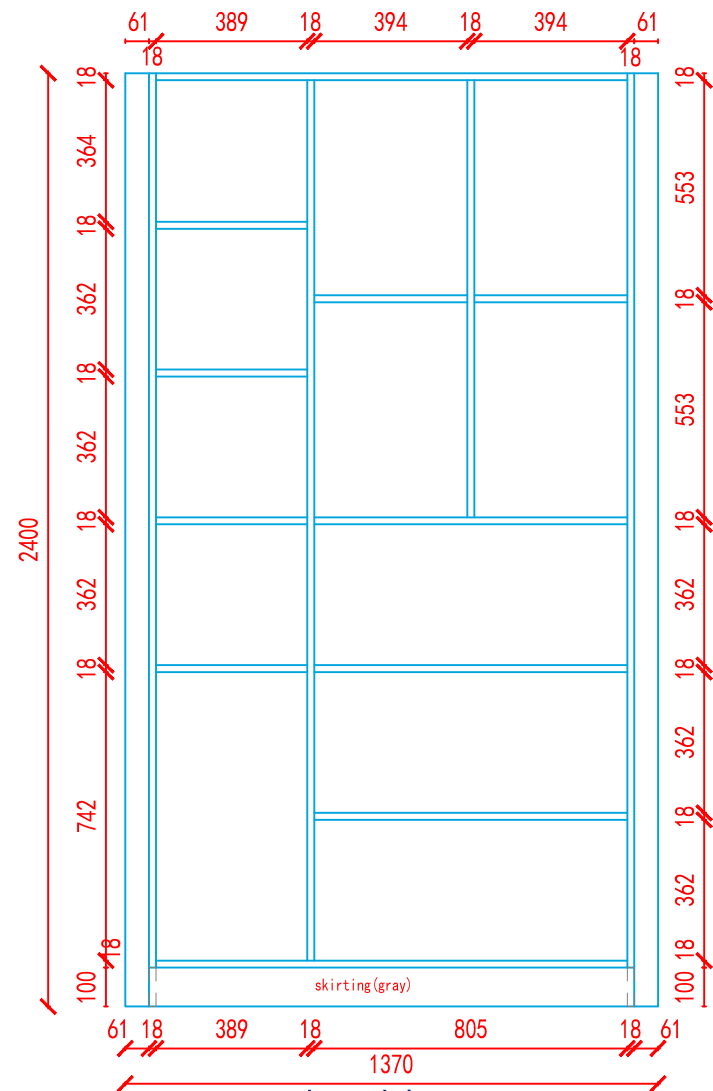

basic cabinet plan

Client Name & Add.	Project Name	Layout	Item		Designer	Page 1, total 5 page.
	2024-9-毛里求斯-Deepak-全屋定制	/	KITCHEN		Designer: yong Date: 2024-09-06	

Client Name & Add.	Project Name	Layout	Item	Designer	Date	Page 2, total 5 page.
	2024-9-毛里求斯-Deepak-全屋定制	/	KITCHEN	yong	2024-09-06	

Client Name & Add.	Project Name	Layout	Item		Designer	Page 2, total 3 page.
	2024-9-毛里求斯-Deepak-全屋定制	/	BED ROOM 4			yong
					Date	2024-09-06

elevation B outside

B cabinet section

Client Name & Add.	Project Name	Layout	Item	Designer	Date	Page 3, total 3 page.
	2024-9-毛里求斯-Deepak-全屋定制	/	BED ROOM 4	yong	2024-09-06	

elevation A outside

elevation A inside

Client Name & Add.	Project Name	Layout	Item		Designer	Page 2, total 3 page.
	2024-9-毛里求斯-Deepak-全屋定制	/	LAUNDRY		Date	yong

Client Name & Add.	Project Name	Layout	Item		Designer	Date	Page 3, total 3 page.
	2024-9-毛里求斯-Deepak-全屋定制	/	LAUNDRY			yong	2024-09-06

cabinet plan

outside

inside

Client Name & Add.	Project Name	Layout	Item		Designer	yong	Page 1, total 1 page.
	2024-9-毛里求斯-Deepak-全屋定制	/	STORAGE		Date	2024-09-06	