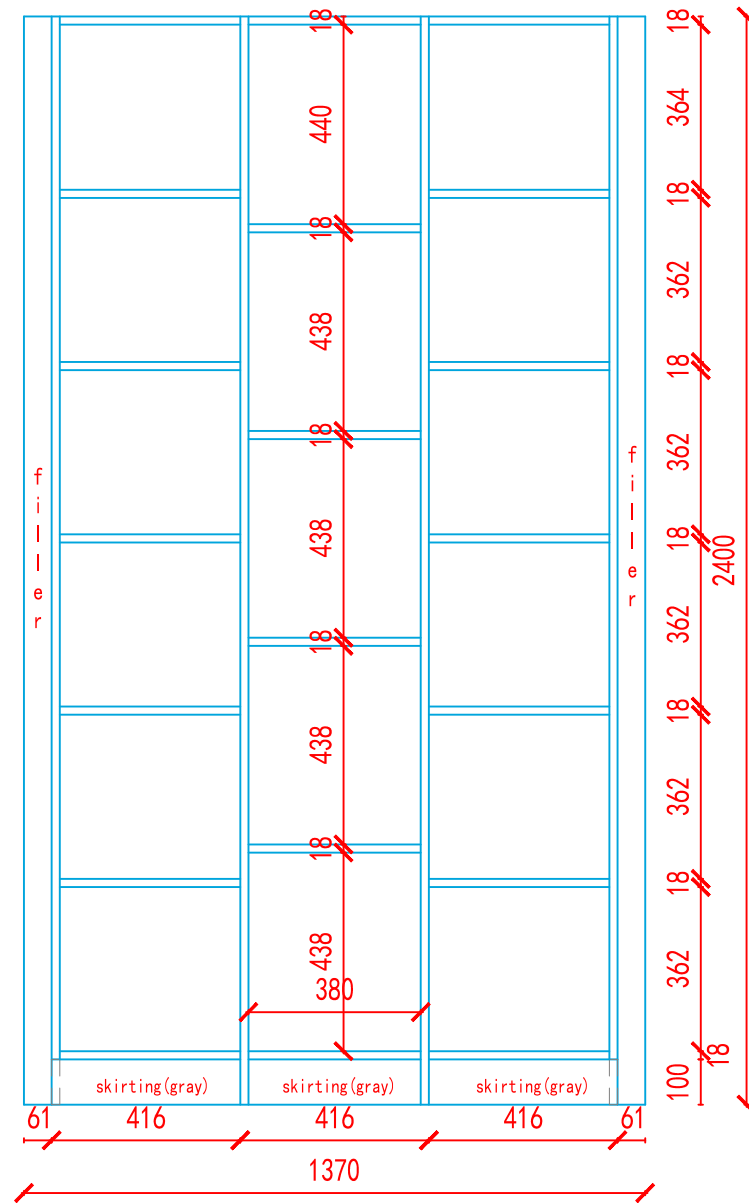

Client Name & Add.	Project Name	Layout	Item		Designer	Page 2, total 3 page.
	2024-9-毛里求斯-Deepak-全屋定制	/	BED ROOM 4			yong
					Date	2024-09-06

elevation B outside

B cabinet section

Client Name & Add.	Project Name	Layout	Item	Designer	Date	Page 3, total 3 page.
	2024-9-毛里求斯-Deepak-全屋定制	/	BED ROOM 4	yong	2024-09-06	

Client Name & Add.	Project Name	Layout	Item		Designer	Page 1, total 1 page.
	2024-9-毛里求斯-Deepak-全屋定制	/	SHOE RACK		Date	yong

Client Name & Add.	Project Name	Layout	Item		Designer	yong	Page 1, total 3 page.
	2024-9-毛里求斯-Deepak-全屋定制	/	LAUNDRY		Date	2024-09-06	

elevation A outside

elevation A inside

Client Name & Add.	Project Name	Layout	Item		Designer	Page 2, total 3 page.
	2024-9-毛里求斯-Deepak-全屋定制	/	LAUNDRY		Date	yong

Client Name & Add.	Project Name	Layout	Item		Designer	Date	Page 3, total 3 page.
	2024-9-毛里求斯-Deepak-全屋定制	/	LAUNDRY			yong	2024-09-06