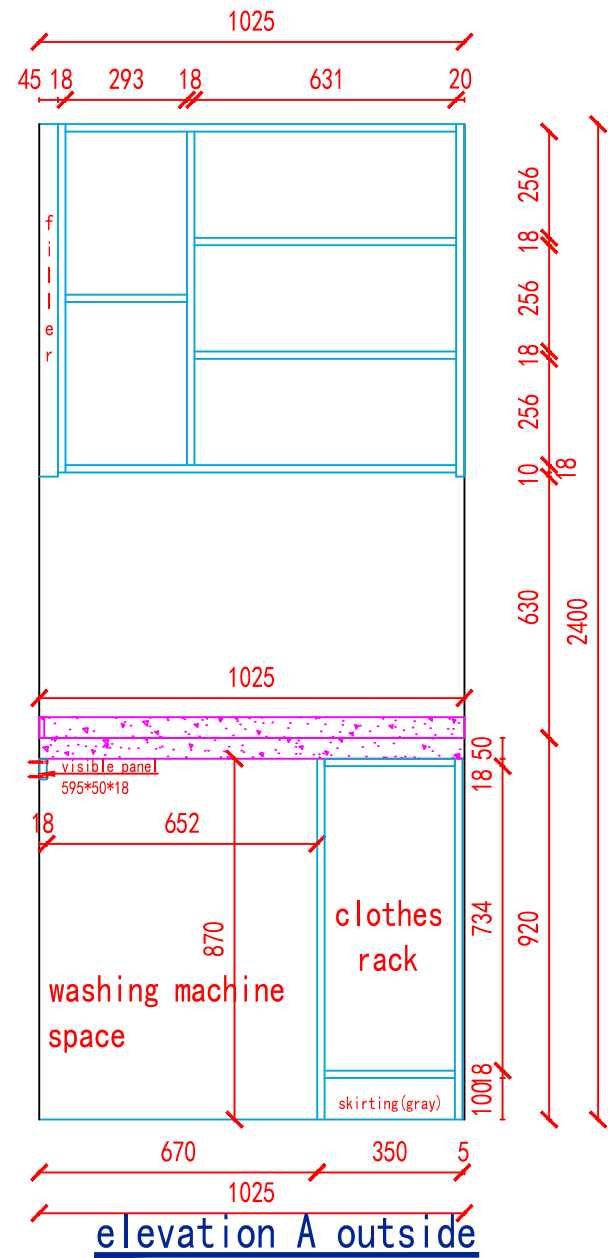

Client Name & Add.	Project Name	Layout	Item		Designer	Page 2, total 3 page.
	2024-9-毛里求斯-Deepak-全屋定制	/	BED ROOM 4			yong
					Date	2024-09-06

elevation B outside

B cabinet section

Client Name & Add.	Project Name	Layout	Item	Designer	Date	Page 3, total 3 page.
	2024-9-毛里求斯-Deepak-全屋定制	/	BED ROOM 4	yong	2024-09-06	

Client Name & Add.	Project Name	Layout	Item		Designer	Page 1, total 1 page.
	2024-9-毛里求斯-Deepak-全屋定制	/	SHOE RACK		Date	yong

Client Name & Add.	Project Name	Layout	Item		Designer	yong	Page 1, total 3 page.
	2024-9-毛里求斯-Deepak-全屋定制	/	LAUNDRY		Date	2024-09-06	

elevation A outside

elevation A inside

Client Name & Add.	Project Name	Layout	Item		Designer	Page 2, total 3 page.
	2024-9-毛里求斯-Deepak-全屋定制	/	LAUNDRY		Date	yong

Client Name & Add.	Project Name	Layout	Item		Designer	Date	Page 3, total 3 page.
	2024-9-毛里求斯-Deepak-全屋定制	/	LAUNDRY			yong	2024-09-06