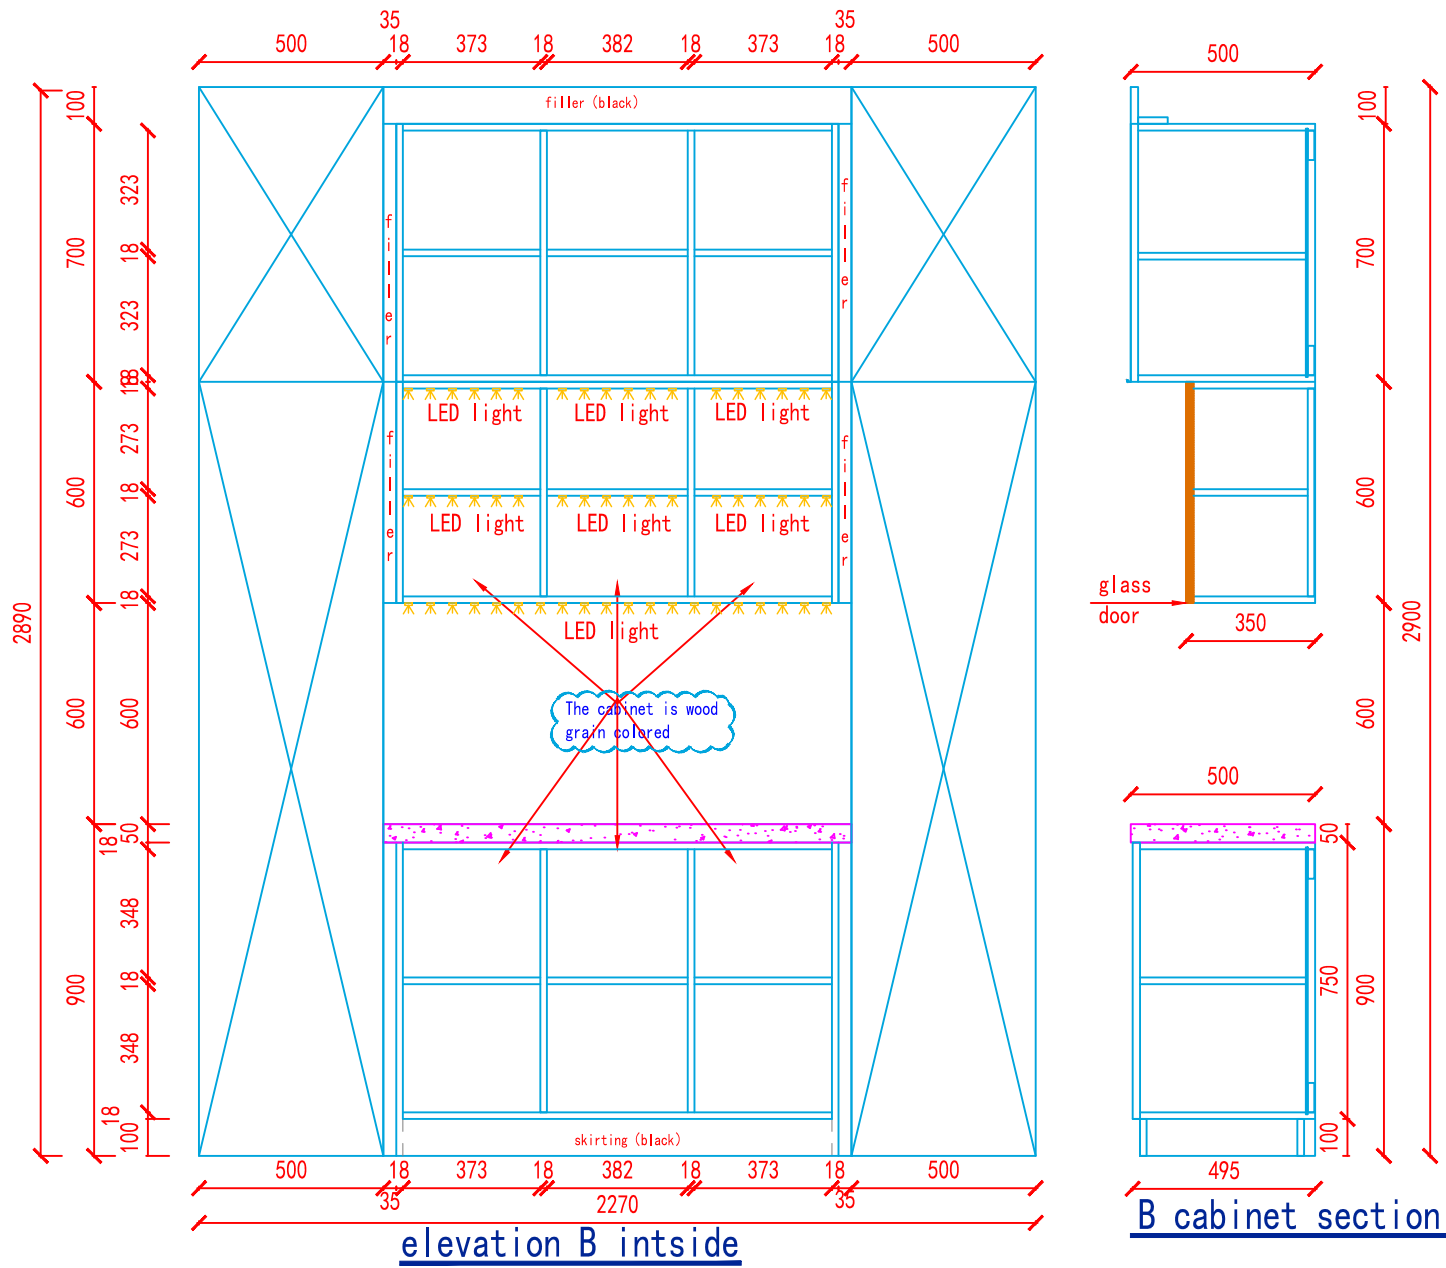

basic cabinet plan

Client Name & Add.	Project Name	Layout	Item		Designer	yong	Page 1, total 6 page.
	2024-9-毛里求斯-Deepak-全屋定制	/	PANTRY		Date	2024-09-06	

wall cabinet plan

Client Name & Add.	Project Name	Layout	Item		Designer	yong	Page 2, total 6 page.
	2024-9-毛里求斯-Deepak-全屋定制	/	PANTRY		Date	2024-09-06	

Client Name & Add.	Project Name	Layout	Item		Designer	Page 3, total 6 page.
	2024-9-毛里求斯-Deepak-全屋定制	/	PANTRY		Date	2024-09-06

Client Name & Add.	Project Name	Layout	Item		Designer	Date	Page 4, total 6 page.
	2024-9-毛里求斯-Deepak-全屋定制	/	PANTRY		yong	2024-09-06	

basic cabinet plan

Client Name & Add.	Project Name	Layout	Item		Designer	Page 1, total 5 page.
	2024-9-毛里求斯-Deepak-全屋定制	/	KITCHEN		Designer: yong Date: 2024-09-06	

Client Name & Add.	Project Name	Layout	Item	Designer	Date	Page 2, total 5 page.
	2024-9-毛里求斯-Deepak-全屋定制	/	KITCHEN	yong	2024-09-06	