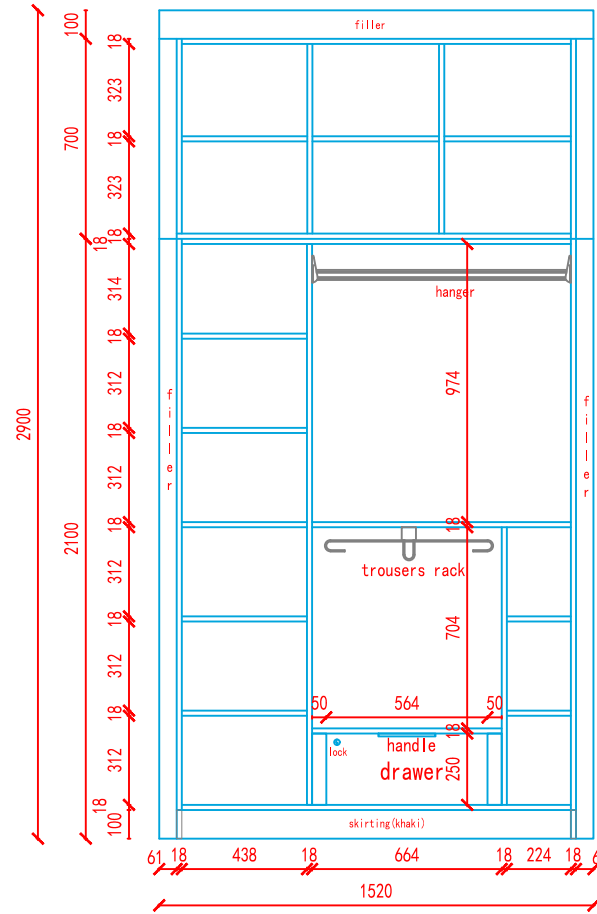

elevation C

elevation D

elevation E

Client Name & Add.	Project Name	Layout	Item		Designer	Page 5, total 5 page.
	2024-9-毛里求斯-Deepak-全屋定制	/	KITCHEN		Designer	yong
				Date	2024-09-06	

cabinet plan

outside

inside

Client Name & Add.	Project Name	Layout	Item		Designer	Page 1, total 1 page.
	2024-9-毛里求斯-Deepak-全屋定制	/	BED ROOM 1			yong
					Date	2024-09-06

cabinet plan

outside

Client Name & Add.	Project Name	Layout	Item		Designer	Date	Page 1, total 2 page.
	2024-9-毛里求斯-Deepak-全屋定制	/	BED ROOM 2			yong	2024-09-06

cabinet plan

outside

inside

Client Name & Add.	Project Name	Layout	Item		Designer	Page 1, total 1 page.
	2024-9-毛里求斯-Deepak-全屋定制	/	BED ROOM 3			yong
					Date	2024-09-06

cabinet plan

Client Name & Add.	Project Name	Layout	Item		Designer	yong	Page 1, total 3 page.
	2024-9-毛里求斯-Deepak-全屋定制	/	BED ROOM 4		Date	2024-09-06	

Client Name & Add.	Project Name	Layout	Item		Designer	Page 2, total 3 page.
	2024-9-毛里求斯-Deepak-全屋定制	/	BED ROOM 4			yong
					Date	2024-09-06

elevation B outside

B cabinet section

Client Name & Add.	Project Name	Layout	Item	Designer	Date	Page 3, total 3 page.
	2024-9-毛里求斯-Deepak-全屋定制	/	BED ROOM 4	yong	2024-09-06	