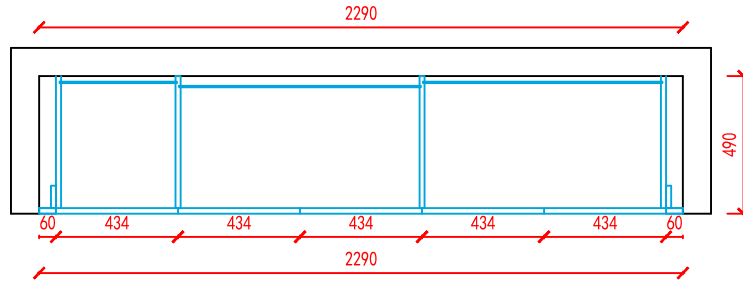

cabinet plan