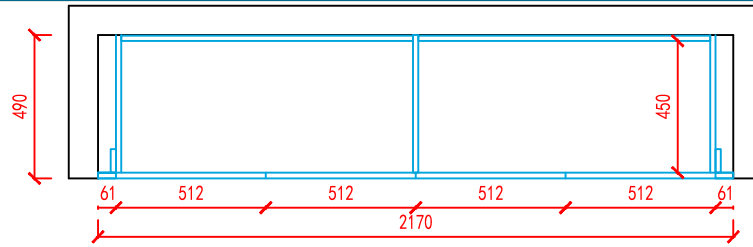

elevation C

elevation D

elevation E

Client Name & Add.	Project Name	Layout	Item		Designer	Page 5, total 5 page.
	2024-9-毛里求斯-Deepak-全屋定制	/	KITCHEN		Designer	yong
				Date	2024-09-06	

cabinet plan

outside

inside