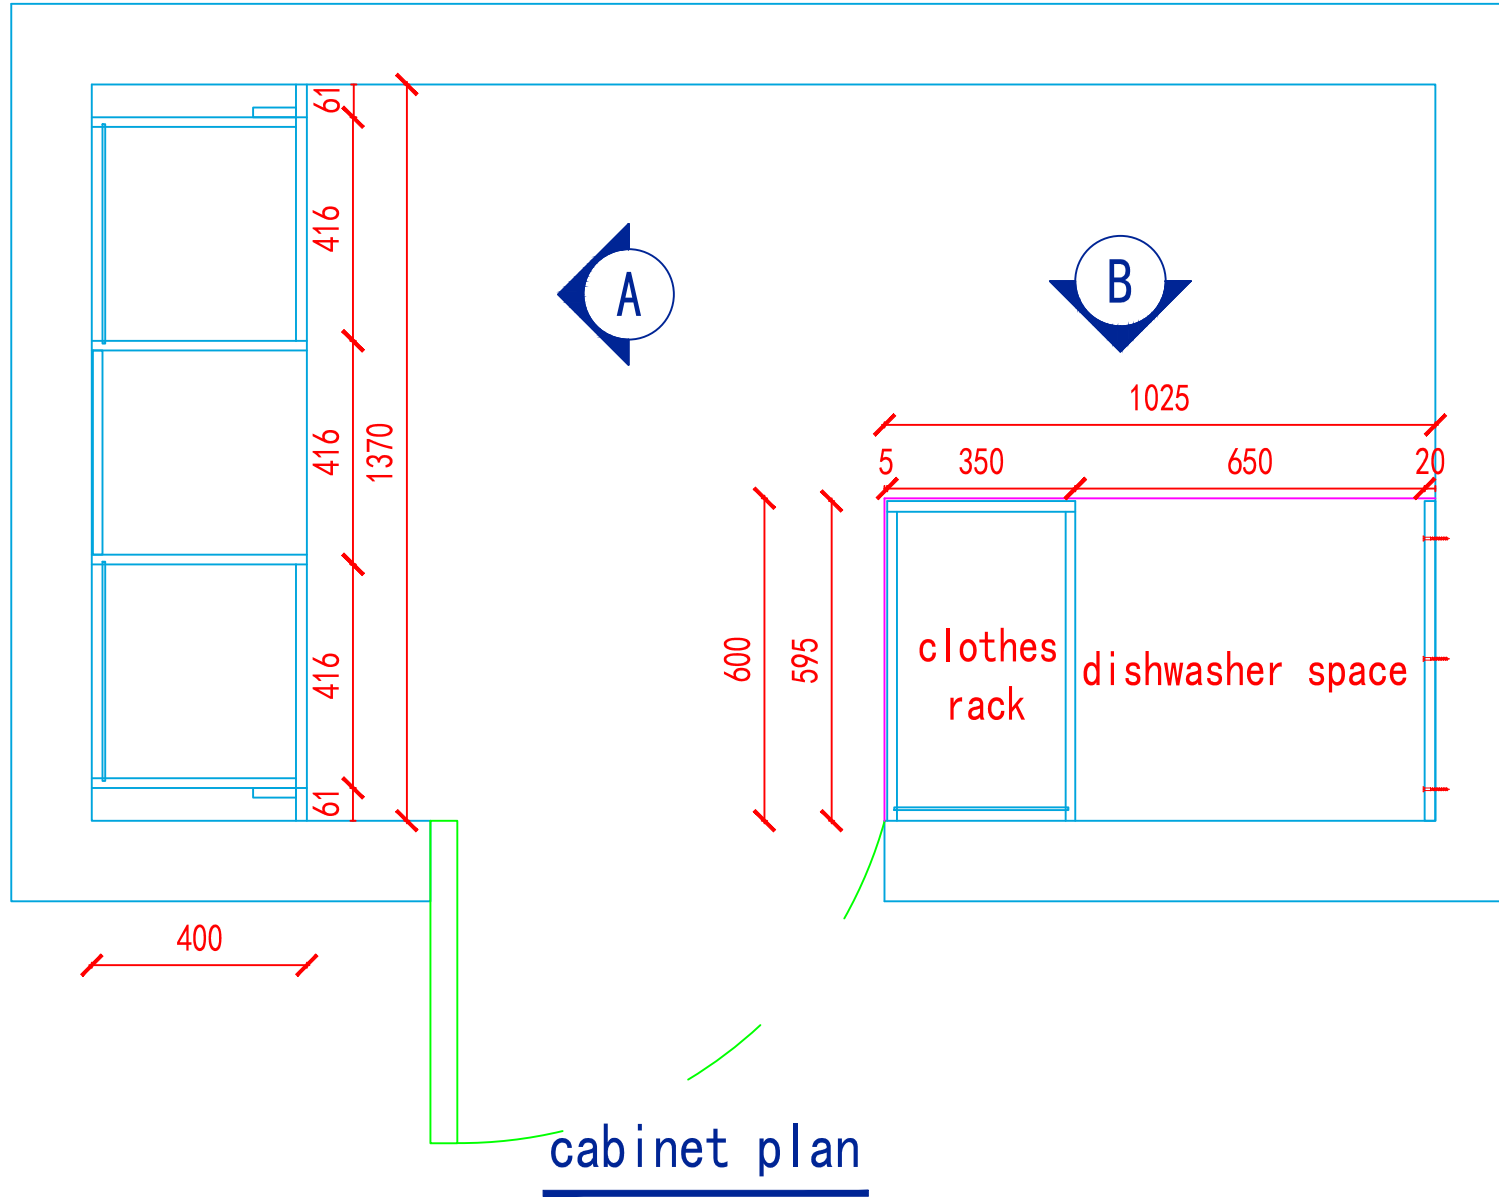

Client Name & Add.	Project Name	Layout	Item		Designer	yong	Page 1, total 3 page.
	2024-9-毛里求斯-Deepak-全屋定制	/	LAUNDRY		Date	2024-09-06