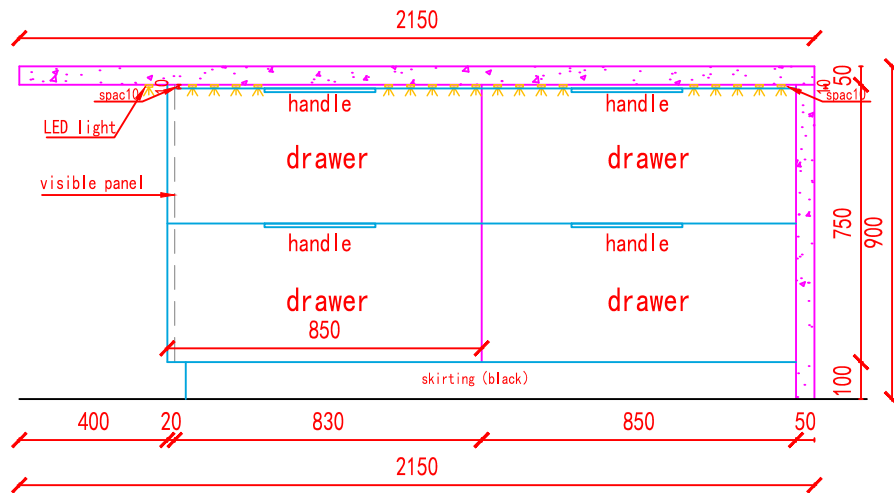

elevation C