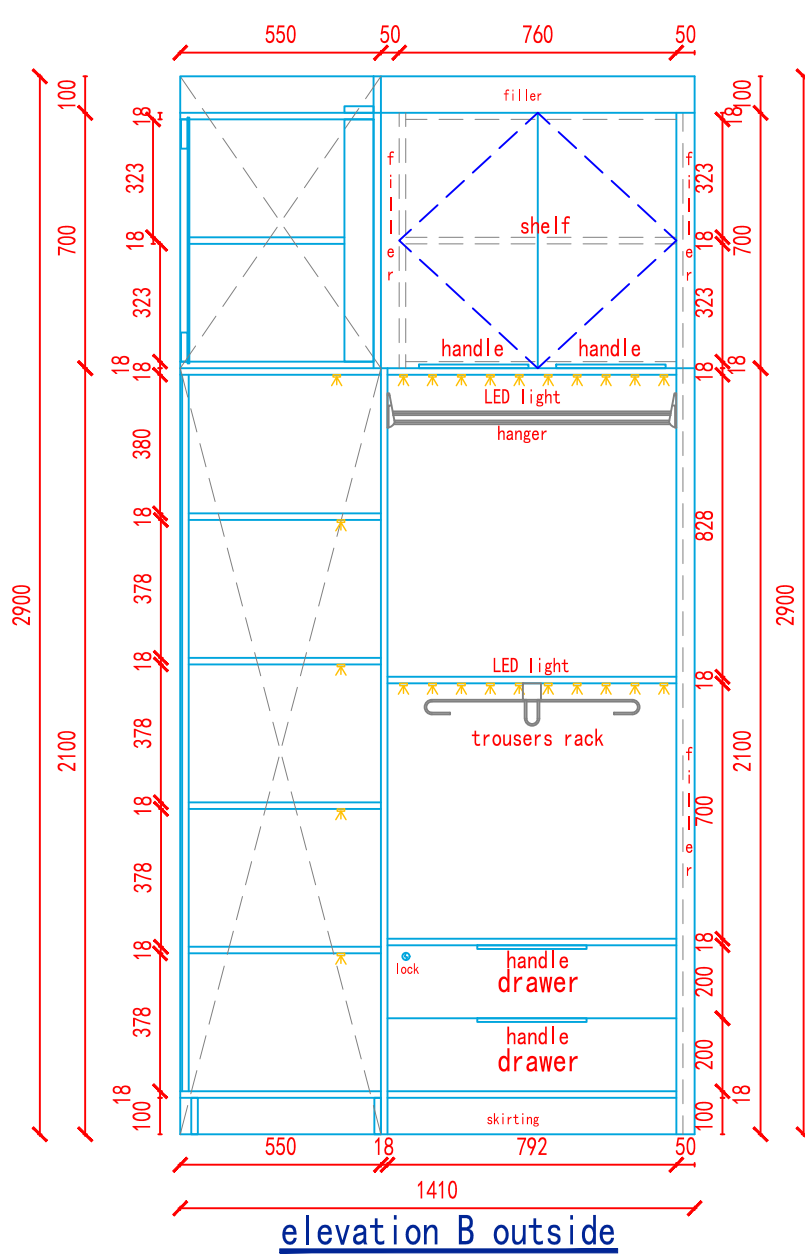

cabinet plan

outside

inside

Client Name & Add.	Project Name	Layout	Item		Designer	Page 1, total 1 page.
	2024-9-毛里求斯-Deepak-全屋定制	/	BED ROOM 3			yong
					Date	2024-09-06

cabinet plan

Client Name & Add.	Project Name	Layout	Item		Designer	yong	Page 1, total 3 page.
	2024-9-毛里求斯-Deepak-全屋定制	/	BED ROOM 4		Date	2024-09-06	

Client Name & Add.	Project Name	Layout	Item		Designer	Page 2, total 3 page.
	2024-9-毛里求斯-Deepak-全屋定制	/	BED ROOM 4			yong
					Date	2024-09-06

elevation B outside

B cabinet section

Client Name & Add.	Project Name	Layout	Item	Designer	Date	Page 3, total 3 page.
	2024-9-毛里求斯-Deepak-全屋定制	/	BED ROOM 4	yong	2024-09-06	