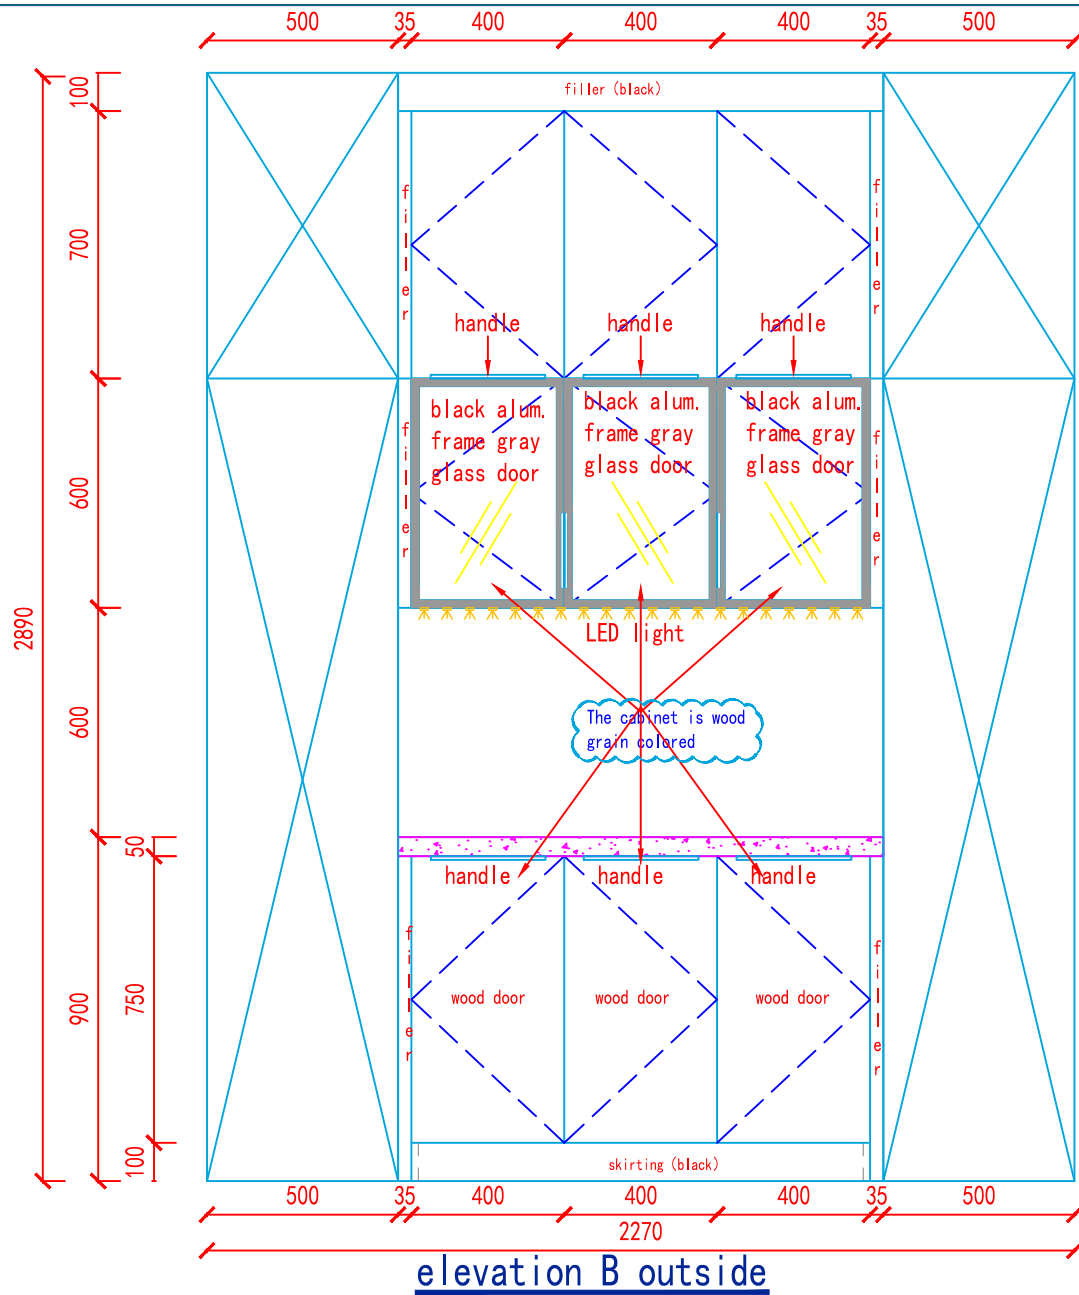

basic cabinet plan

Client Name & Add.	Project Name	Layout	Item		Designer	yong	Page 1, total 6 page.
	2024-9-毛里求斯-Deepak-全屋定制	/	PANTRY		Date	2024-09-06	

wall cabinet plan

Client Name & Add.	Project Name	Layout	Item		Designer	yong	Page 2, total 6 page.
	2024-9-毛里求斯-Deepak-全屋定制	/	PANTRY		Date	2024-09-06	

Client Name & Add.	Project Name	Layout	Item		Designer	Page 3, total 6 page.
	2024-9-毛里求斯-Deepak-全屋定制	/	PANTRY		Date	2024-09-06

Client Name & Add.	Project Name	Layout	Item		Designer	Date	Page 4, total 6 page.
	2024-9-毛里求斯-Deepak-全屋定制	/	PANTRY		yong	2024-09-06	