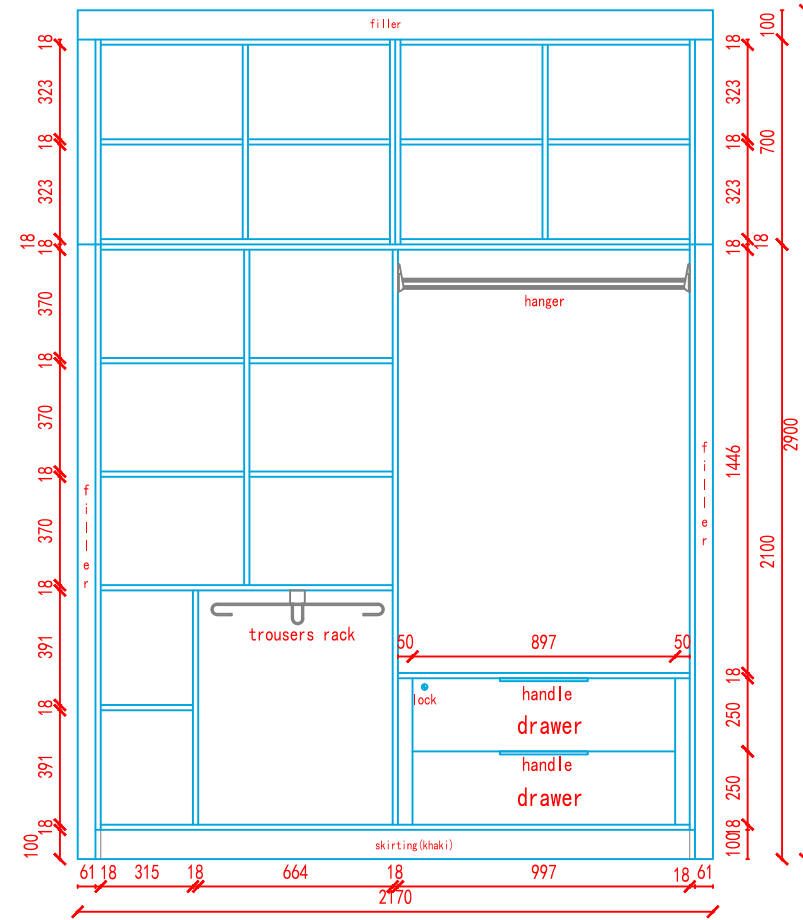

elevation A

fridge cabinet section

Client Name & Add.	Project Name	Layout	Item		Designer	Page 3, total 5 page.
	2024-9-毛里求斯-Deepak-全屋定制	/	KITCHEN		Designer	yong
				Date	2024-09-06	

Client Name & Add.	Project Name	Layout	Item		Designer	Page 4, total 5 page.
	2024-9-毛里求斯-Deepak-全屋定制	/	KITCHEN		Designer	yong
				Date	2024-09-06	

elevation C

elevation D

elevation E

Client Name & Add.	Project Name	Layout	Item		Designer	Page 5, total 5 page.
	2024-9-毛里求斯-Deepak-全屋定制	/	KITCHEN		Designer	yong
				Date	2024-09-06	

cabinet plan

outside

inside

Client Name & Add.	Project Name	Layout	Item		Designer	Page 1, total 1 page.
	2024-9-毛里求斯-Deepak-全屋定制	/	BED ROOM 1			yong
					Date	2024-09-06

cabinet plan

outside

Client Name & Add.	Project Name	Layout	Item		Designer	Date	Page 1, total 2 page.
	2024-9-毛里求斯-Deepak-全屋定制	/	BED ROOM 2			yong	2024-09-06

cabinet plan

outside

inside

Client Name & Add.	Project Name	Layout	Item		Designer	Page 1, total 1 page.
	2024-9-毛里求斯-Deepak-全屋定制	/	BED ROOM 3			yong
					Date	2024-09-06

cabinet plan

Client Name & Add.	Project Name	Layout	Item		Designer	yong	Page 1, total 3 page.
	2024-9-毛里求斯-Deepak-全屋定制	/	BED ROOM 4		Date	2024-09-06	