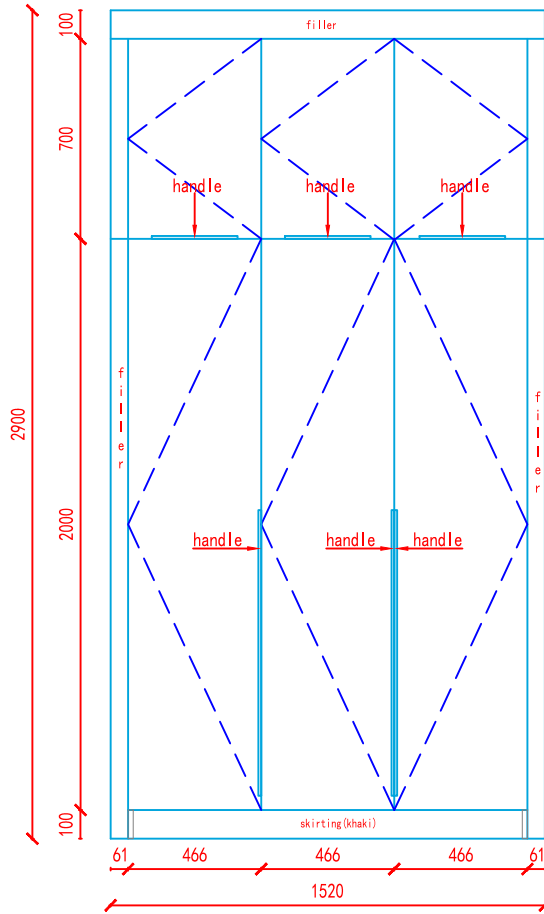

outside

Client Name & Add.	Project Name	Layout	Item		Designer	Page 1, total 1 page.	
	2024-9-毛里求斯-Deepak-全屋定制	/	BED ROOM 3			yong	
					Date	2024-09-06