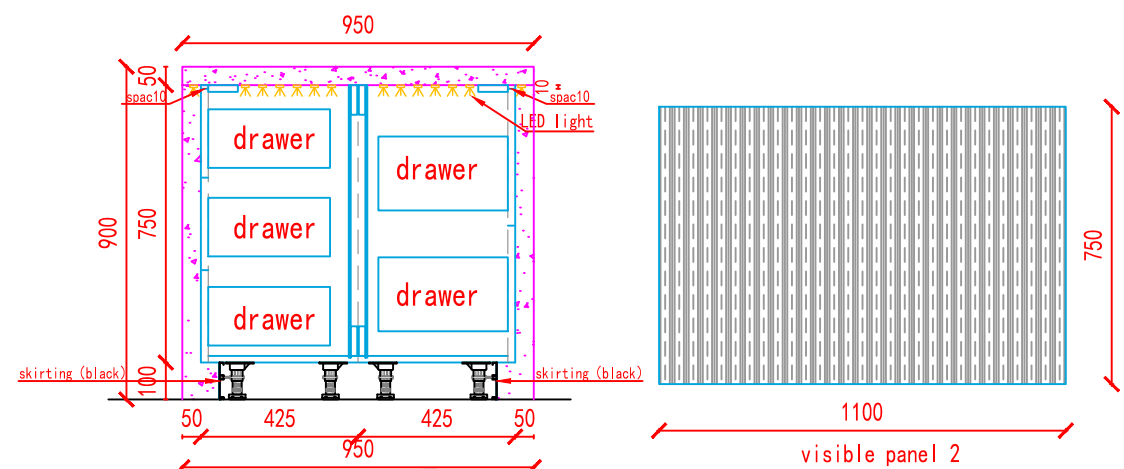

elevation E

Client Name & Add.	Project Name	Layout	Item		Designer	Page 5, total 5 page.	
	2024-9-毛里求斯-Deepak-全屋定制	/	KITCHEN		Designer	yong	
				Date	2024-09-06