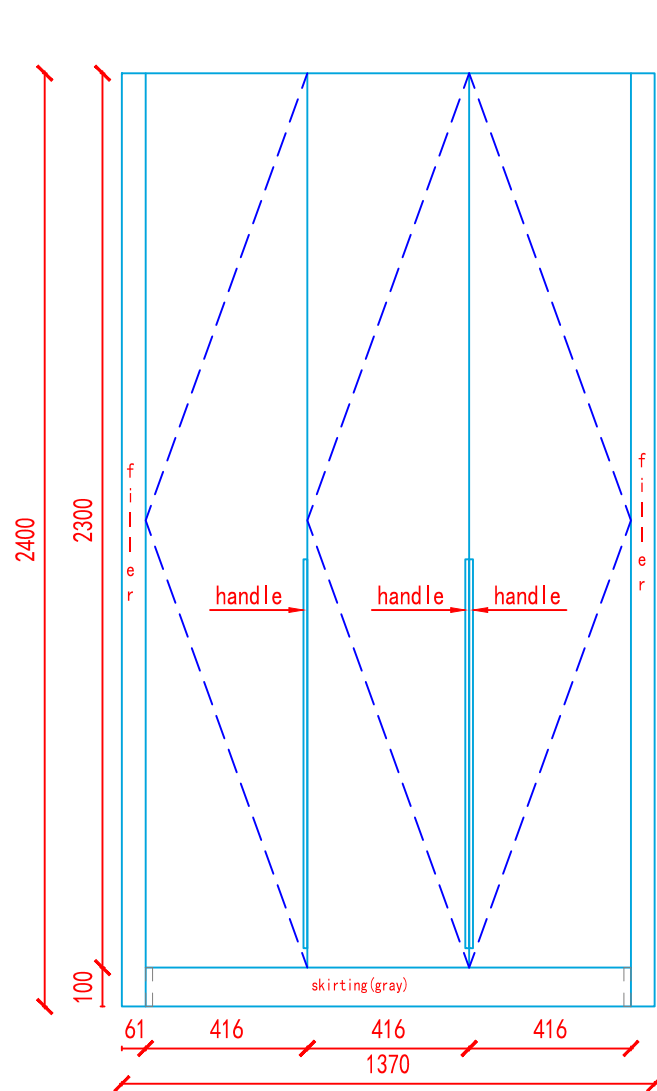

outside

Client Name & Add.	Project Name	Layout	Item		Designer	yong	Page 1, total 1 page.
	2024-9-毛里求斯-Deepak-全屋定制	/	STORAGE		Date	2024-09-06