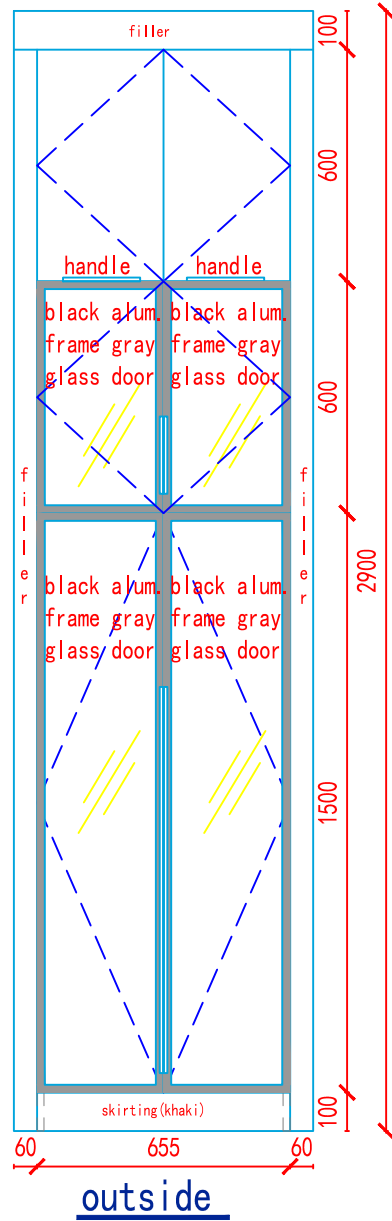

Client Name & Add.	Project Name	Layout	Item		Designer	Page 2, total 3 page.
	2024-9-毛里求斯-Deepak-全屋定制	/	BED ROOM 4			yong
					Date	2024-09-06

elevation B outside

B cabinet section

Client Name & Add.	Project Name	Layout	Item	Designer	Date	Page 3, total 3 page.
	2024-9-毛里求斯-Deepak-全屋定制	/	BED ROOM 4	yong	2024-09-06	