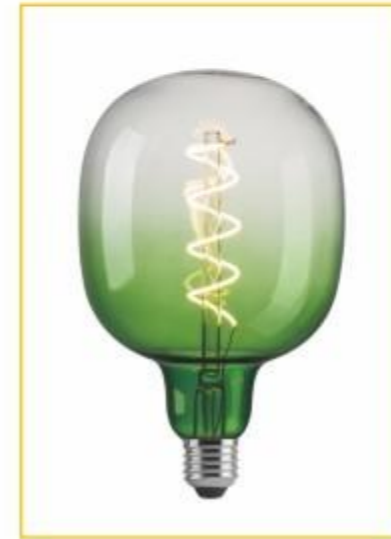

— T120-JBGE-S —
220-230V 5W-1800K 140LM
Ø:120mm H:198mm Half Green