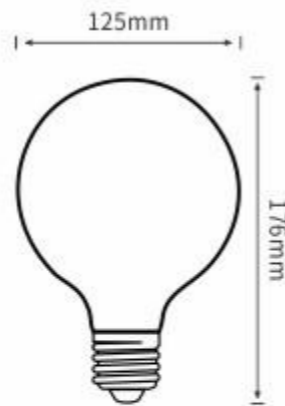

- WIFI Technology, Mobile APP / Amazon Alexa / Tmall Genie / Google Home Control
- Unlimited Control Distance As Long As WIFI Has Coverage
- Multiple Device Control Feasible, Allow Time Scheduling
- 4w RGB+W Filament Setting, Optional Light Efficacy At Different Coler Light
- No Light Flickering IC Driver