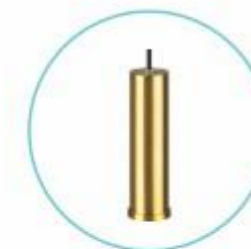

ELECTROPLATING COLOR  
057-058

HALF SILVER  
059-070

FROSTED BULB  
071-072

PLASTIC BULB  
073-074

TABLE LAMP  
119-125

DECORATIVE TABLE LAMP BASE  
126-134

DECORATIVE TABLE LAMP BASE  
135-136