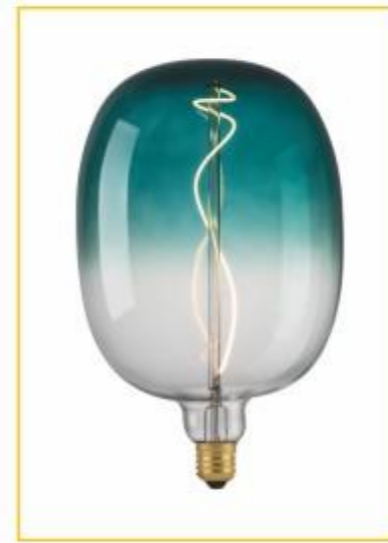

— T170-JBBU-S —
220-230V 5W-1800K 120LM
Ø:170mm H:270mm Half Blue

- CRI
- Dimmable
- Base cap: E27
- 25,000 hours