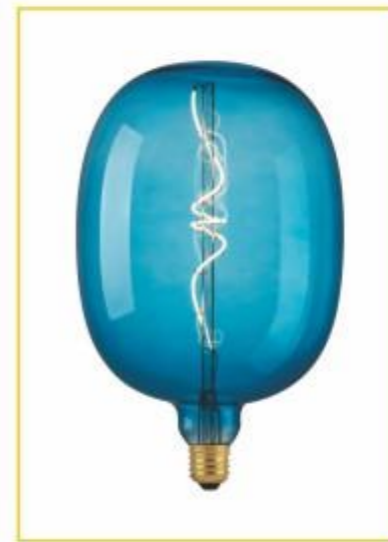

— T170-QDBU-S —
220-230V 6W-1800K 120LM
Ø:170mm H:270mm Dark Blue

- CRI
- Dimmable
- Base cap: E27
- 25,000 hours