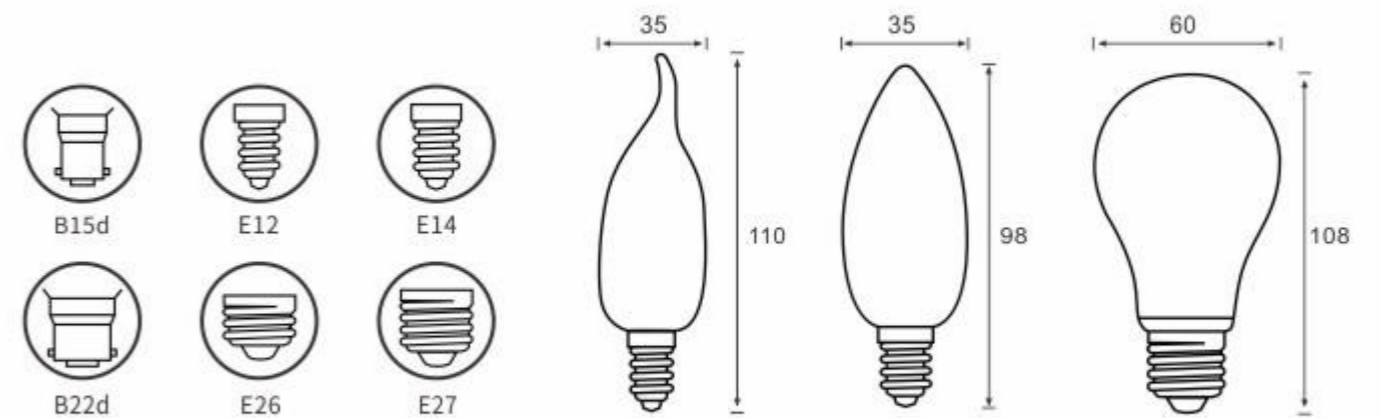

REFRIGERATOR LED BULB

A165ET-MG-S	220-240V	2200K-4W	Ø:140mm	H:405mm	Half Red
A165ET-MG-S	220-240V	2200K-4W	Ø:140mm	H:405mm	Half Red

LED FILAMENT BULB

- ♥ Appealing Amber / Smoky Grey / Gun Grey Colored Bulb Shell Of High Clarity, Perfect Decorative Choice
- ♥ High Quality Driver With Minimized Flickering
- ♥ Optional Long / Short Filament For Different Visual Effect
- ♥ Dimmable Models Option
- ♥ Lifetime Of 25,000 Hrs. With 2 Years Warranty