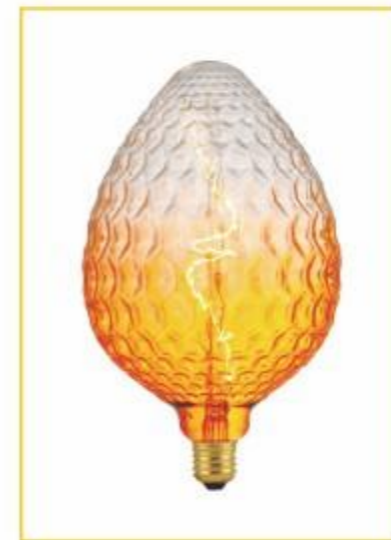

— C150-JBOR-S —
220-230V 5W-1800K 140LM
Ø:150mm H:245mm Half Orange