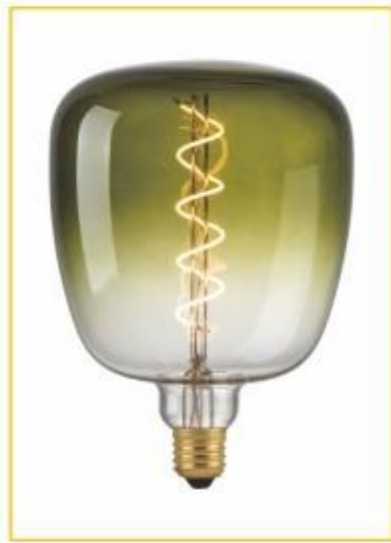

— **D140-JBLS** —
220-230V 5W-1800K 100LM
Ø:140mm H:200mm Half Green