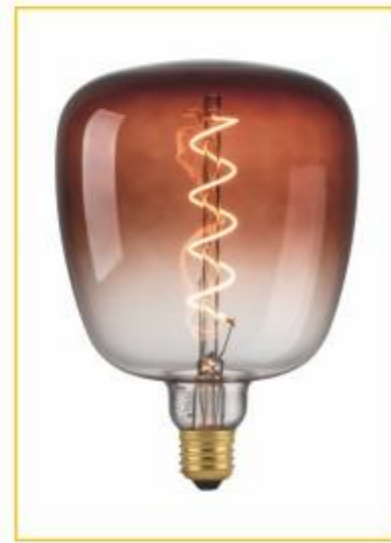

— **D140-JBZS** —
220-230V 5W-1800K 100LM
Ø:140mm H:200mm Half Brown