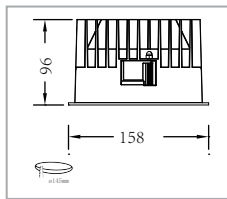

Protection: IP65/IK07
Weight: 0.86KG
Physical properties: Surface temperature below50 °C
Optional color temperature: singlewhite, RGBW
Standard driver: AC220V
Optional driver: external DMX512,0-10V,DALI, thyristo