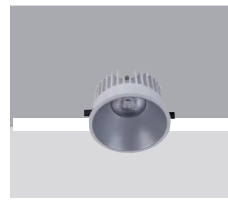

# 防水筒灯

## Outdoor Downlight

Code	Watt(w)	Optic	Flux(lm)
ORDL100-15WA10	15W	10°	1185lm
ORDL100-15WA15	15W	15°	1495lm
ORDL100-15WA24	15W	24°	1502lm
ORDL100-15WA38	15W	38°	1439lm
ORDL100-15WA60	15W	60°	1396lm

Protection: IP65/IK07  
 Weight: 0.4KG  
 Physical properties: Surface temperature below50 °C  
 Optional color temperature: singlewhite, RGBW  
 Standard driver: AC220V  
 Optional driver: external DMX512,0-10V,DALI, thyristo