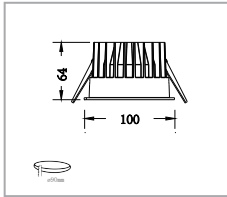

## Outdoor Downlight

Code	Watt(w)	Optic	Flux(lm)
ORDL100-15WA10	15W	10°	1185lm
ORDL100-15WA15	15W	15°	1495lm
ORDL100-15WA24	15W	24°	1502lm
ORDL100-15WA38	15W	38°	1439lm
ORDL100-15WA60	15W	60°	1396lm

Protection: IP65/IK07  
 Weight: 0.4KG  
 Physical properties: Surface temperature below50 °C  
 Optional color temperature: singlewhite, RGBW  
 Standard driver: AC220V  
 Optional driver: external DMX512,0-10V,DALI, thyristo