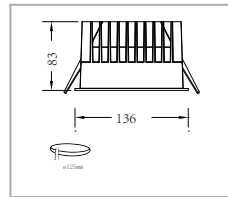

Protection: IP65/IK07
Weight: 0.61KG
Physical properties: Surface temperature below50 °C
Optional color temperature: singlewhite, RGBW
Standard driver: AC220V
Optional driver: external DMX512,0-10V,DALI, thyristo