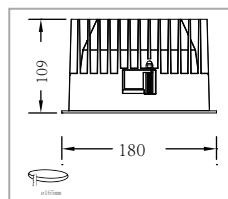

Protection: IP65/IK07
Weight: 1.1KG
Physical properties: Surface temperature below50 °C
Optional color temperature: singlewhite, RGBW
Standard driver: AC220V
Optional driver: external DMX512,0-10V,DALI, thyristo