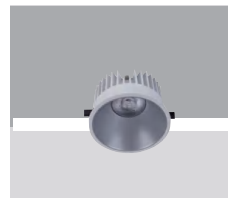

# 防水筒灯

## Outdoor Downlight

Code	Watt(w)	Optic	Flux(lm)
ORDL100-15WA10	15W	10°	1185lm
ORDL100-15WA15	15W	15°	1495lm
ORDL100-15WA24	15W	24°	1502lm
ORDL100-15WA38	15W	38°	1439lm
ORDL100-15WA60	15W	60°	1396lm

Protection: IP65/IK07  
 Weight: 0.4KG  
 Physical properties: Surface temperature below 50 °C  
 Optional color temperature: singlewhite, RGBW  
 Standard driver: AC220V  
 Optional driver: external DMX512,0-10V,DALI, thyristo