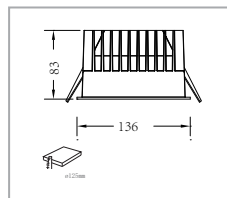

Protection: IP65/IK07
Weight: 0.61KG
Physical properties: Surface temperature below50 °C
Optional color temperature: singlewhite, RGBW
Standard driver: AC220V
Optional driver: external DMX512,0-10V,DALI, thyristo