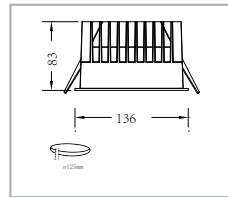

Protection: IP65/IK07
Weight: 0.61KG
Physical properties: Surface temperature below 50 °C
Optional color temperature: singlewhite, RGBW
Standard driver: AC220V
Optional driver: external DMX512,0-10V,DALI, thyristo