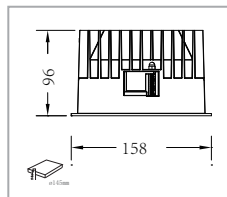

Protection: IP65/IK07
Weight: 0.86KG
Physical properties: Surface temperature below50 °C
Optional color temperature: singlewhite, RGBW
Standard driver: AC220V
Optional driver: external DMX512,0-10V,DALI, thyristo