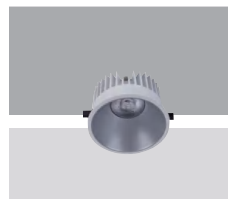

Code	Watt(w)	Optic	Flux(lm)
ORDL180-45WA10	45W	10°	3554lm
ORDL180-45WA15	45W	15°	4495lm
ORDL180-45WA24	45W	24°	4501lm
ORDL180-45WA38	45W	38°	4437lm
ORDL180-45WA60	45W	60°	4395lm