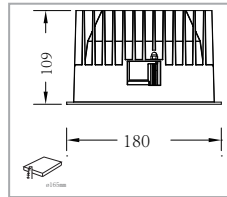

Protection: IP65/IK07
Weight: 1.1KG
Physical properties: Surface temperature below50 °C
Optional color temperature: singlewhite, RGBW
Standard driver: AC220V
Optional driver: external DMX512,0-10V,DALI, thyristo