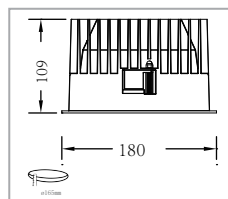

Protection: IP65/IK07
Weight: 1.1KG
Physical properties: Surface temperature below 50 °C
Optional color temperature: singlewhite, RGBW
Standard driver: AC220V
Optional driver: external DMX512,0-10V,DALI, thyristo