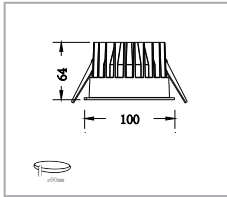

## Outdoor Downlight

Code	Watt(w)	Optic	Flux(lm)
ORDL100-15WA10	15W	10°	1185lm
ORDL100-15WA15	15W	15°	1495lm
ORDL100-15WA24	15W	24°	1502lm
ORDL100-15WA38	15W	38°	1439lm
ORDL100-15WA60	15W	60°	1396lm

Protection: IP65/IK07  
 Weight: 0.4KG  
 Physical properties: Surface temperature below 50 °C  
 Optional color temperature: singlewhite, RGBW  
 Standard driver: AC220V  
 Optional driver: external DMX512,0-10V,DALI, thyristo