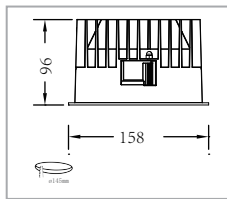

Protection: IP65/IK07
Weight: 0.86KG
Physical properties: Surface temperature below 50 °C
Optional color temperature: singlewhite, RGBW
Standard driver: AC220V
Optional driver: external DMX512,0-10V,DALI, thyristo