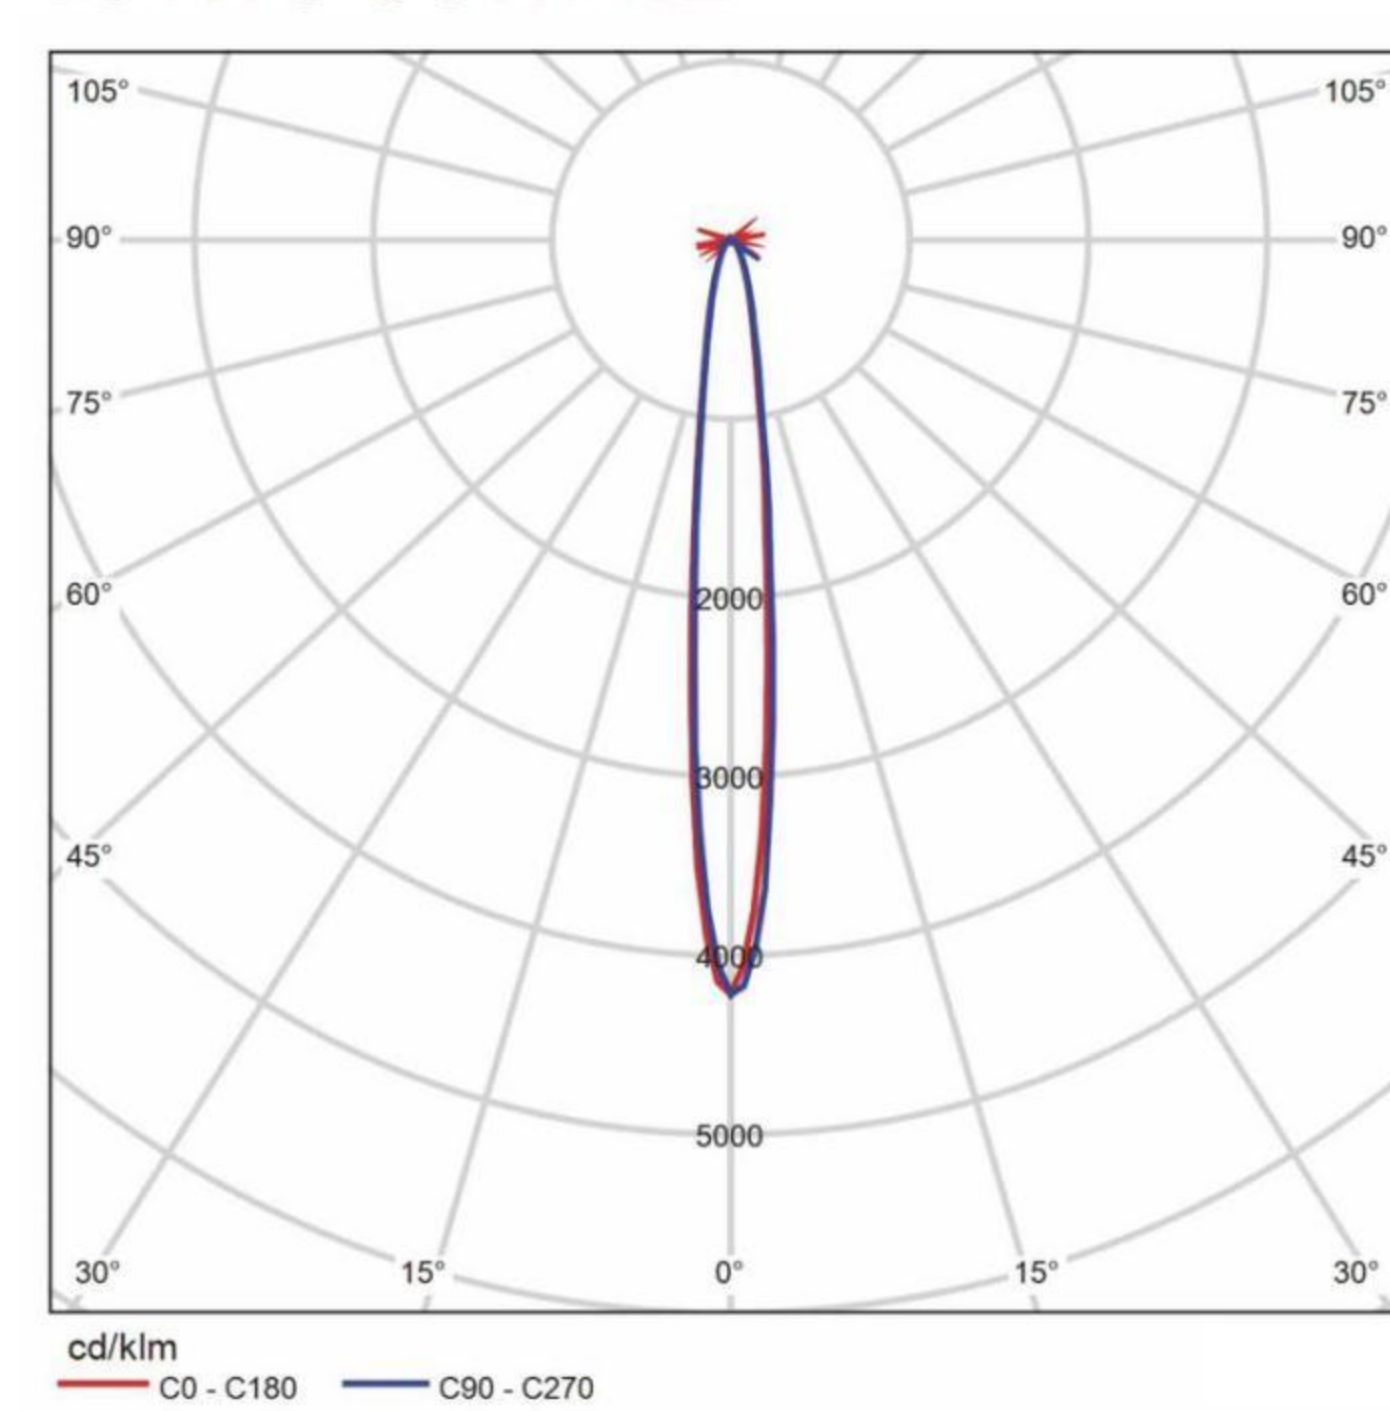

Core advantages

- Low glare to passersby
- Low glare to indoors

Linear Ground Light With Frame

-
- Low Glare Edged Linear Underground Luminaire
 - Suitable for wall wash lighting close to the wall
 - Direction of light output, moderately tilted towards the illuminated surface
 - Built-in glare grille tilted towards the illuminated surface.
 - Can be used with monochrome or RGBW color changing light source
 - Seamless splicing, wires can be pushed into pre-built boxes.
 - Static load: 1000kg, 24V, IP67
 - ON/OFF, DMX512, 0~10V control mode can be realized.
 - Operating Temperature: -20°C~50°C

Linear Ground Light With Frame

Underground light

Code	Watt(w)	Optic	Flux(lm)
LBW75-36WA12	36W	12°	2117lm
LBW75-36WA1022	36W	10X22°	1993lm
LBW75-36WA1560	36W	17X57°	1568Lm

Protection: IP67/IK08
 Product weight: 3.1KG
 Physical Characteristics: Surface below 40 degrees, static pressure resistance 1000KG
 Optional color temperatures: Single white light RGBW
 Standard driver: Built-in constant current, external DC24V (sold separately)
 Optional driver: Built-in DMX512, 0-10V
 External DMX512, 0-10V, DALI, Thyristor

LBW75-36WA1022

No grille

LBW75-36WA1022
 Wall height: 5m
 Lamp distance from wall: 0.2m
 Lamp spacing: Continuous installation

LBW75-36WA12

LBW75-36WA12
 Wall height: 5m
 Lamp distance from wall: 0.2m
 Lamp spacing: Continuous installation

5 degree offset grille

LBW75-36WA1022-P05
 Wall height: 5m
 Lamp distance from wall: 0.2m
 Lamp spacing: Continuous installation

LBW75-36WA1560

LBW75-36WA1560
 Wall height: 5m
 Lamp distance from wall: 0.2m
 Lamp spacing: Continuous installation