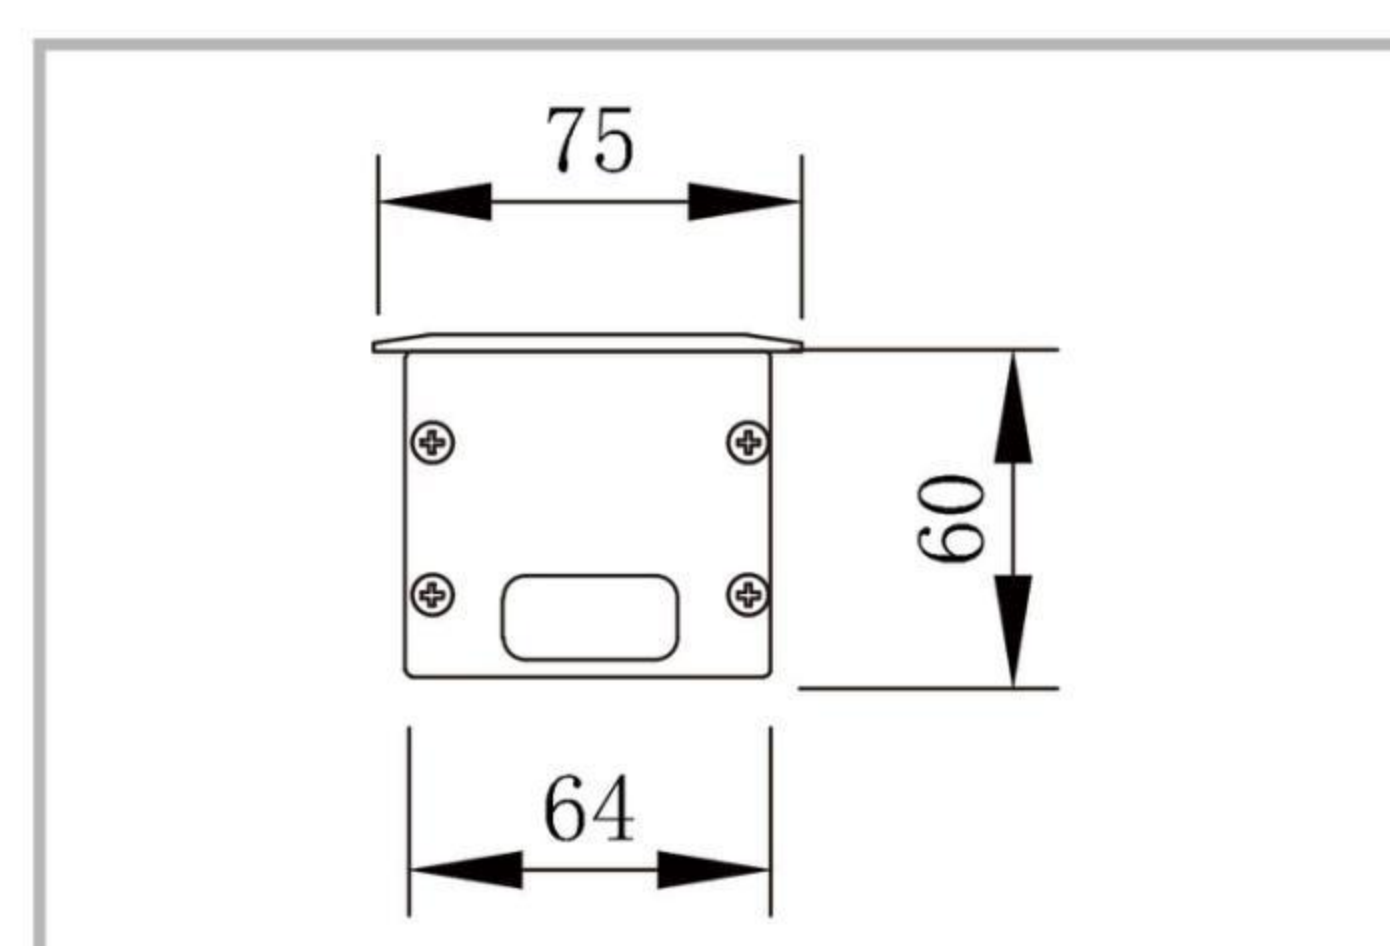

Core advantages

- Low glare to passersby
- Low glare to indoors

Linear Ground Light With Frame

-
- Low Glare Edged Linear Underground Luminaire
 - Suitable for wall wash lighting close to the wall
 - Direction of light output, moderately tilted towards the illuminated surface
 - Built-in glare grille tilted towards the illuminated surface.
 - Can be used with monochrome or RGBW color changing light source
 - Seamless splicing, wires can be pushed into pre-built boxes.
 - Static load: 1000kg, 24V, IP67
 - ON/OFF, DMX512, 0~10V control mode can be realized.
 - Operating Temperature: -20°C~50°C

Linear Ground Light With Frame

Underground light

Code	Watt(w)	Optic	Flux(lm)
LBW75-36WA12	36W	12°	2117lm
LBW75-36WA1022	36W	10X22°	1993lm
LBW75-36WA1560	36W	17X57°	1568Lm

Protection: IP67/IK08
 Product weight: 3.1KG
 Physical Characteristics: Surface below 40 degrees, static pressure resistance 1000KG
 Optional color temperatures: Single white light RGBW
 Standard driver: Built-in constant current, external DC24V (sold separately)
 Optional driver: Built-in DMX512, 0-10V
 External DMX512, 0-10V, DALI, Thyristor

LBW75-36WA1022

No grille

LBW75-36WA1022
 Wall height: 5m
 Lamp distance from wall: 0.2m
 Lamp spacing: Continuous installation

LBW75-36WA12

LBW75-36WA12
 Wall height: 5m
 Lamp distance from wall: 0.2m
 Lamp spacing: Continuous installation

15 degree offset grille

LBW75-36WA1022-P15
 Wall height: 5m
 Lamp distance from wall: 0.2m
 Lamp spacing: Continuous installation

Height of illuminated surface: 5m
 Distance between lamp and wall: 0.2m

Observer's perspective