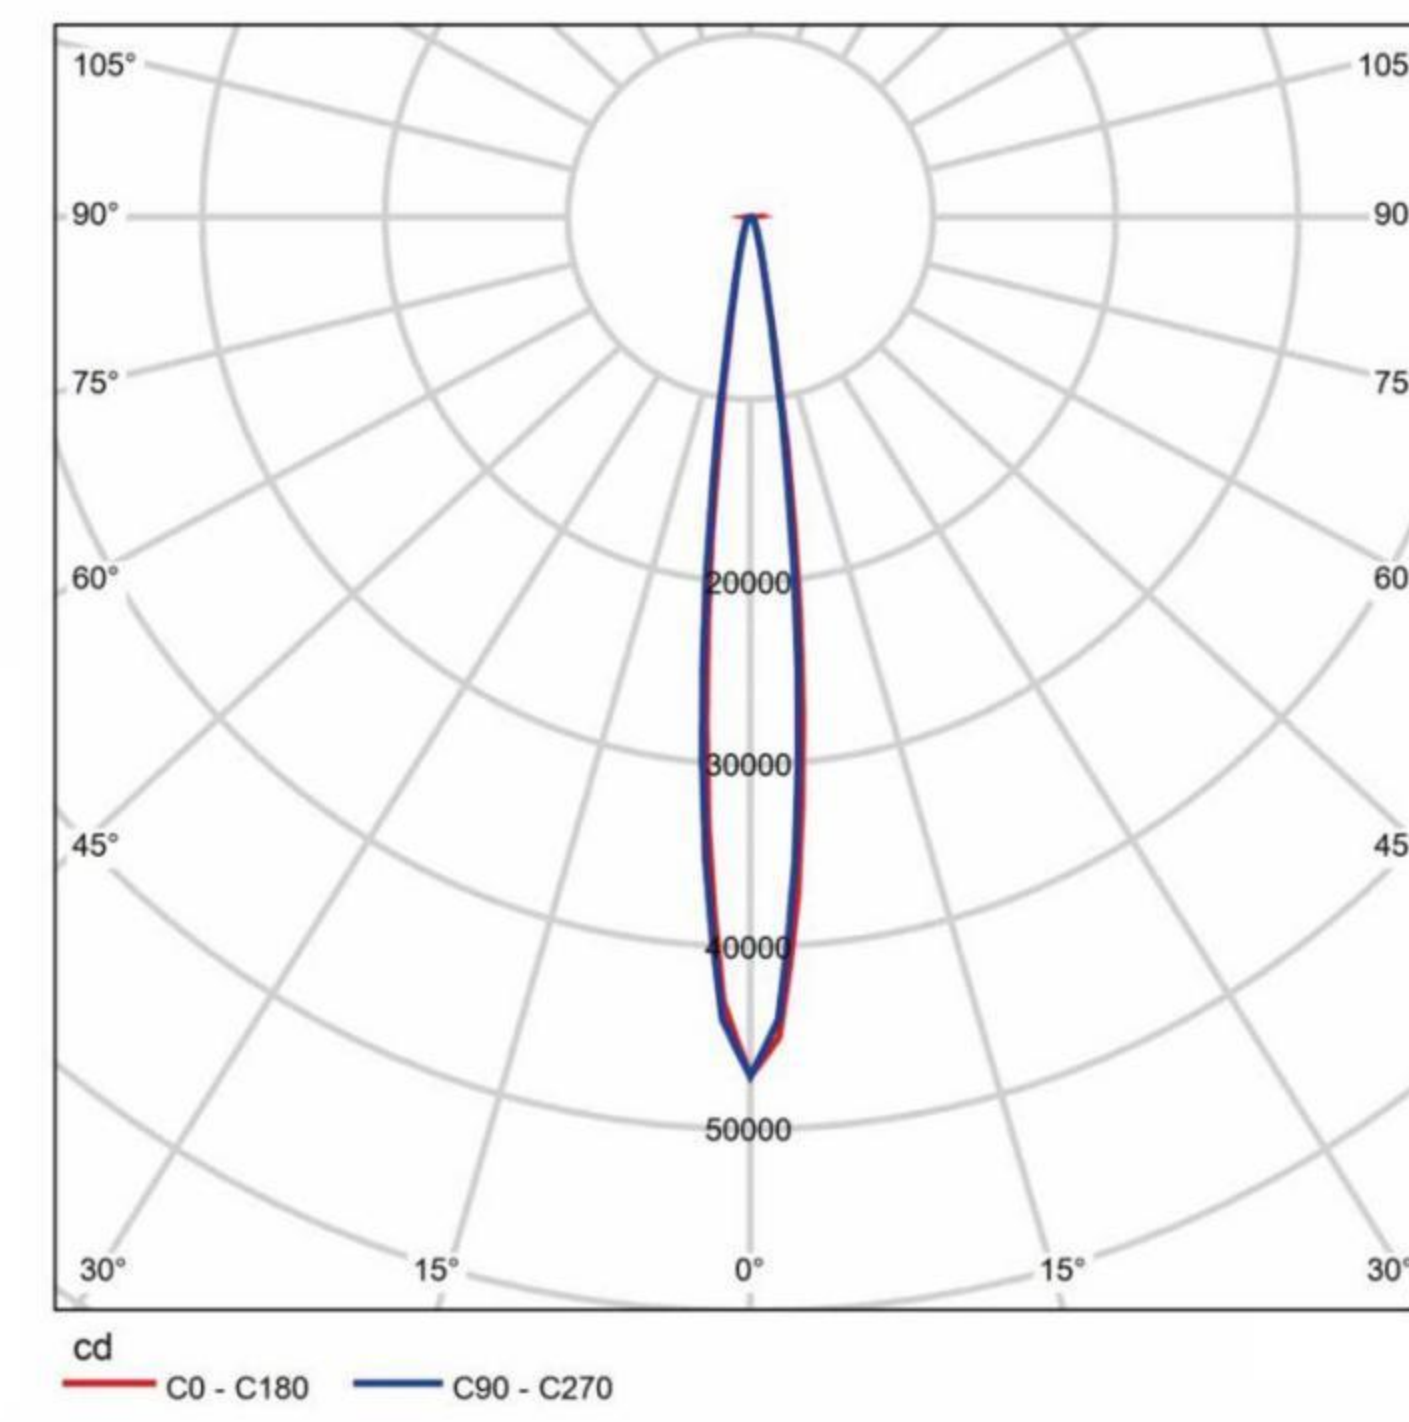

LBW96-72WA12

LBW96-72WA12
Wall height: 5m
Lamp distance from wall: 0.2m
Lamp spacing: Continuous installation