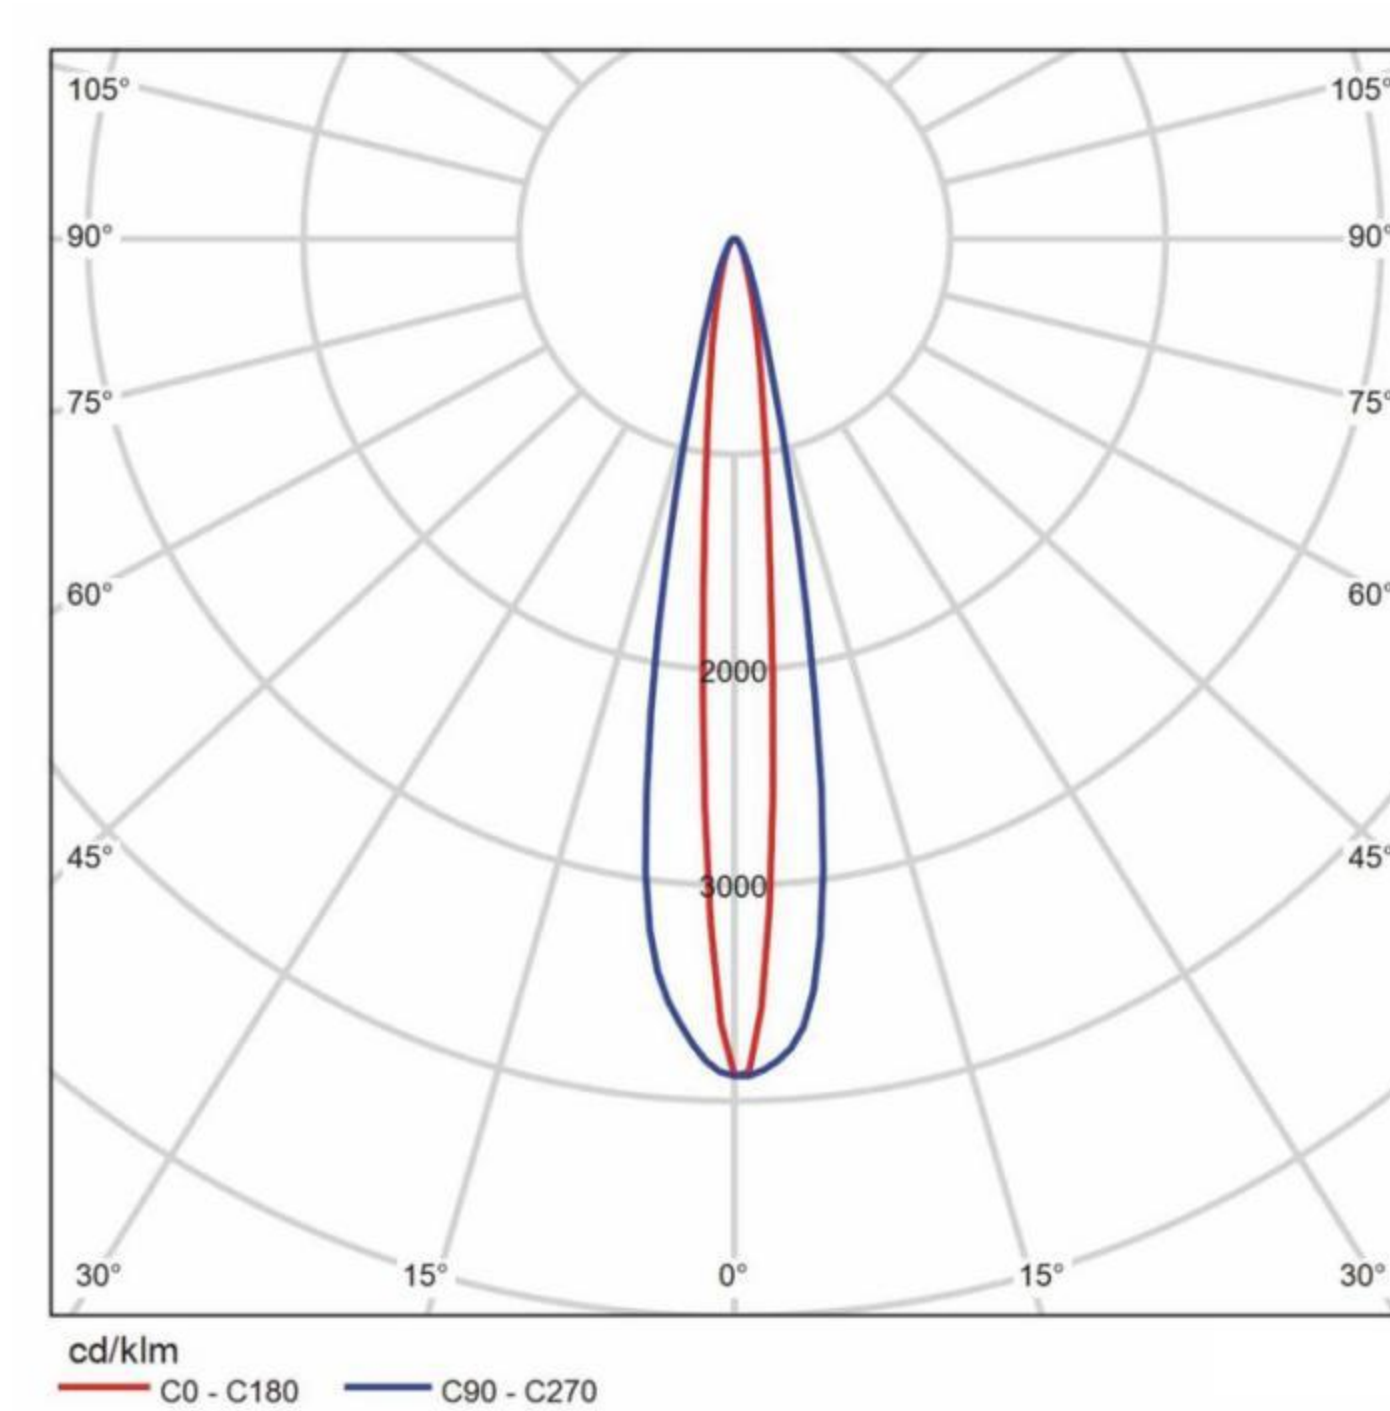

||| PARTIAL LOUVRE FOR LINEAR GROUND LIGHT

Core advantage-anti-glare

- Low glare from the human viewpoint;
- High efficiency in the light direction of the illuminated surface;

|| PARTIAL LOUVRE FOR VERTICAL LIGHT

Core advantages

- Low glare to passersby
- Low glare to indoors

Linear Ground Light With Frame

-
- Low Glare Edged Linear Underground Luminaire
 - Suitable for wall wash lighting close to the wall
 - Direction of light output, moderately tilted towards the illuminated surface
 - Built-in glare grille tilted towards the illuminated surface.
 - Can be used with monochrome or RGBW color changing light source
 - Seamless splicing, wires can be pushed into pre-built boxes.
 - Static load: 1000kg, 24V, IP67
 - ON/OFF, DMX512, 0~10V control mode can be realized.
 - Operating Temperature: -20°C~50°C

Linear Ground Light With Frame

Underground light

Code	Watt(w)	Optic	Flux(lm)
LBW75-36WA12	36W	12°	2117lm
LBW75-36WA1022	36W	10X22°	1993lm
LBW75-36WA1560	36W	17X57°	1568Lm

Protection: IP67/IK08
 Product weight: 3.1KG
 Physical Characteristics: Surface below 40 degrees, static pressure resistance 1000KG
 Optional color temperatures: Single white light RGBW
 Standard driver: Built-in constant current, external DC24V (sold separately)
 Optional driver: Built-in DMX512, 0-10V
 External DMX512, 0-10V, DALI, Thyristor

LBW75-36WA1022

No grille

LBW75-36WA1022
 Wall height: 5m
 Lamp distance from wall: 0.2m
 Lamp spacing: Continuous installation

LBW75-36WA12

LBW75-36WA12
 Wall height: 5m
 Lamp distance from wall: 0.2m
 Lamp spacing: Continuous installation