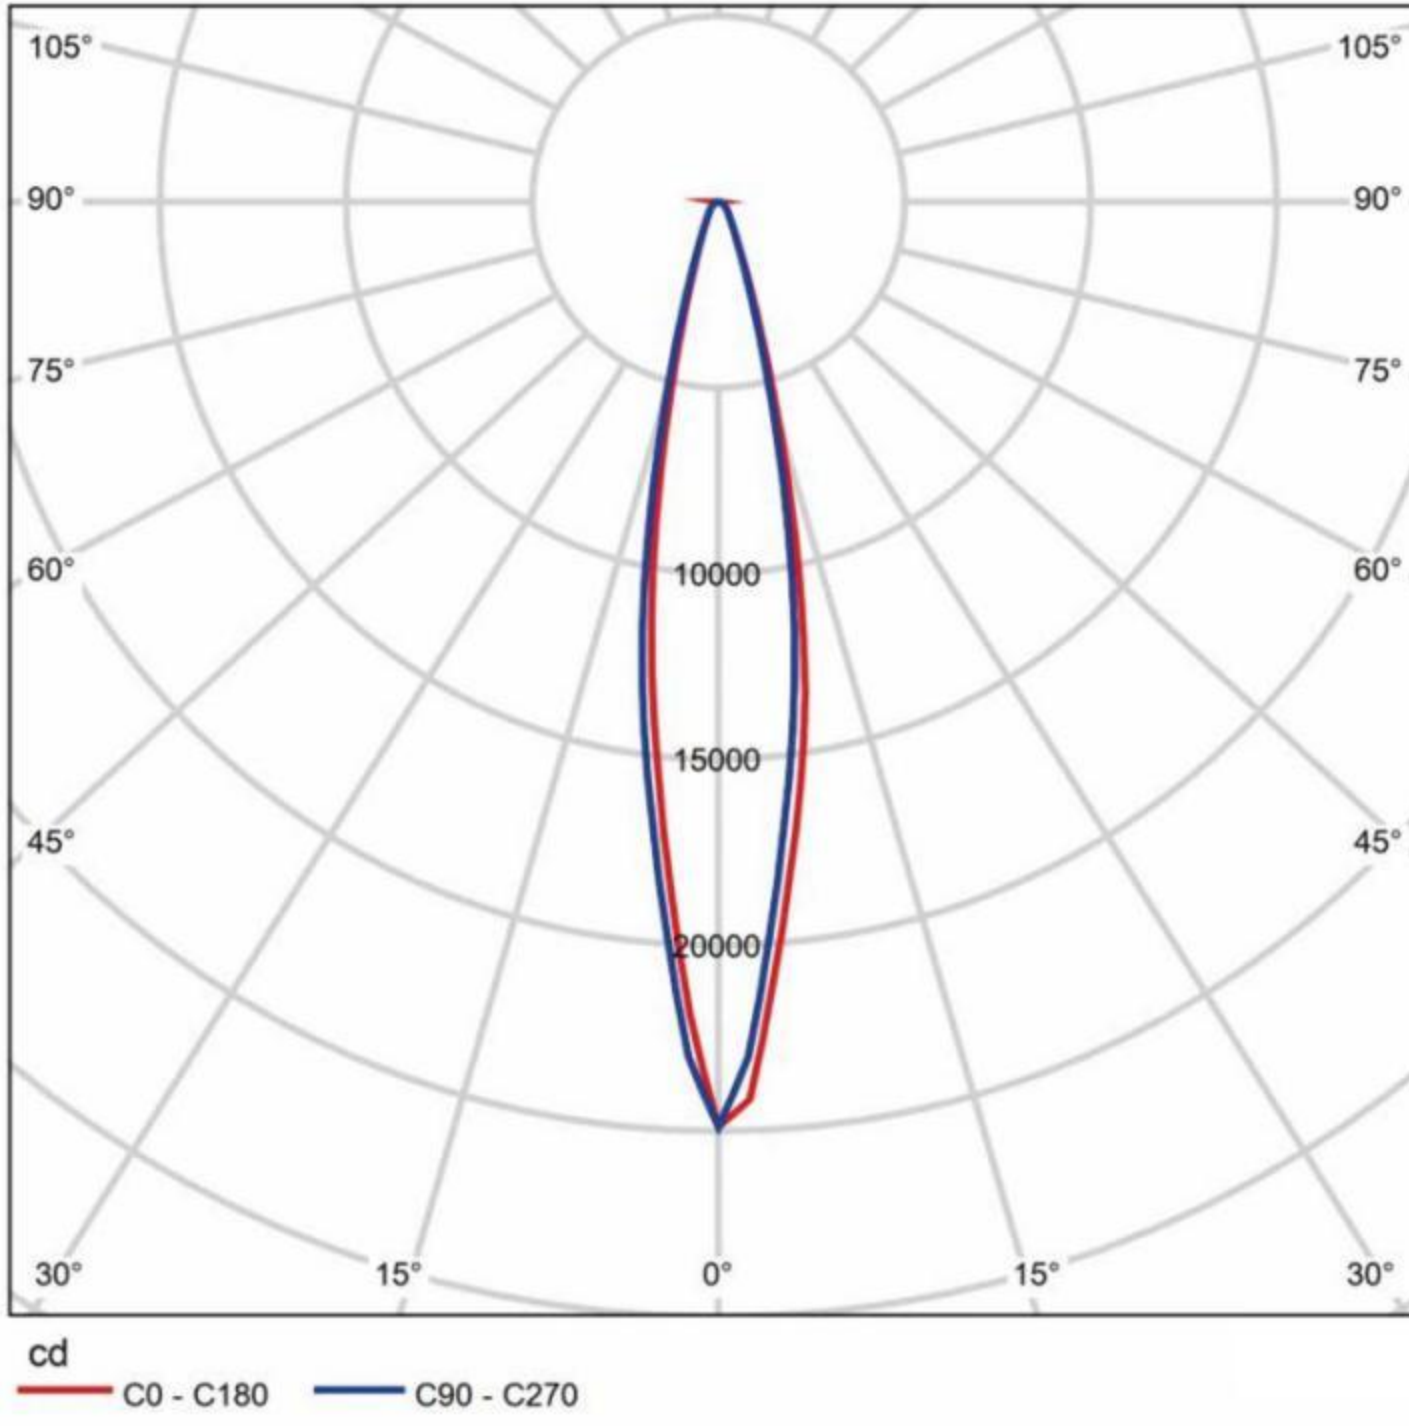

LBW96-72WA5

LBW96-72WA5
 Wall height: 5m
 Lamp distance from wall: 0.2m
 Lamp spacing: Continuous installation

LBW96-72WA12

LBW96-72WA12
 Wall height: 5m
 Lamp distance from wall: 0.2m
 Lamp spacing: Continuous installation

LBW96-72WA18

LBW96-72WA18
 Wall height: 5m
 Lamp distance from wall: 0.2m
 Lamp spacing: Continuous installation

LBW96-72WA0520

LBW96-72WA0520
 Wall height: 5m
 Lamp distance from wall: 0.2m
 Lamp spacing: Continuous installation