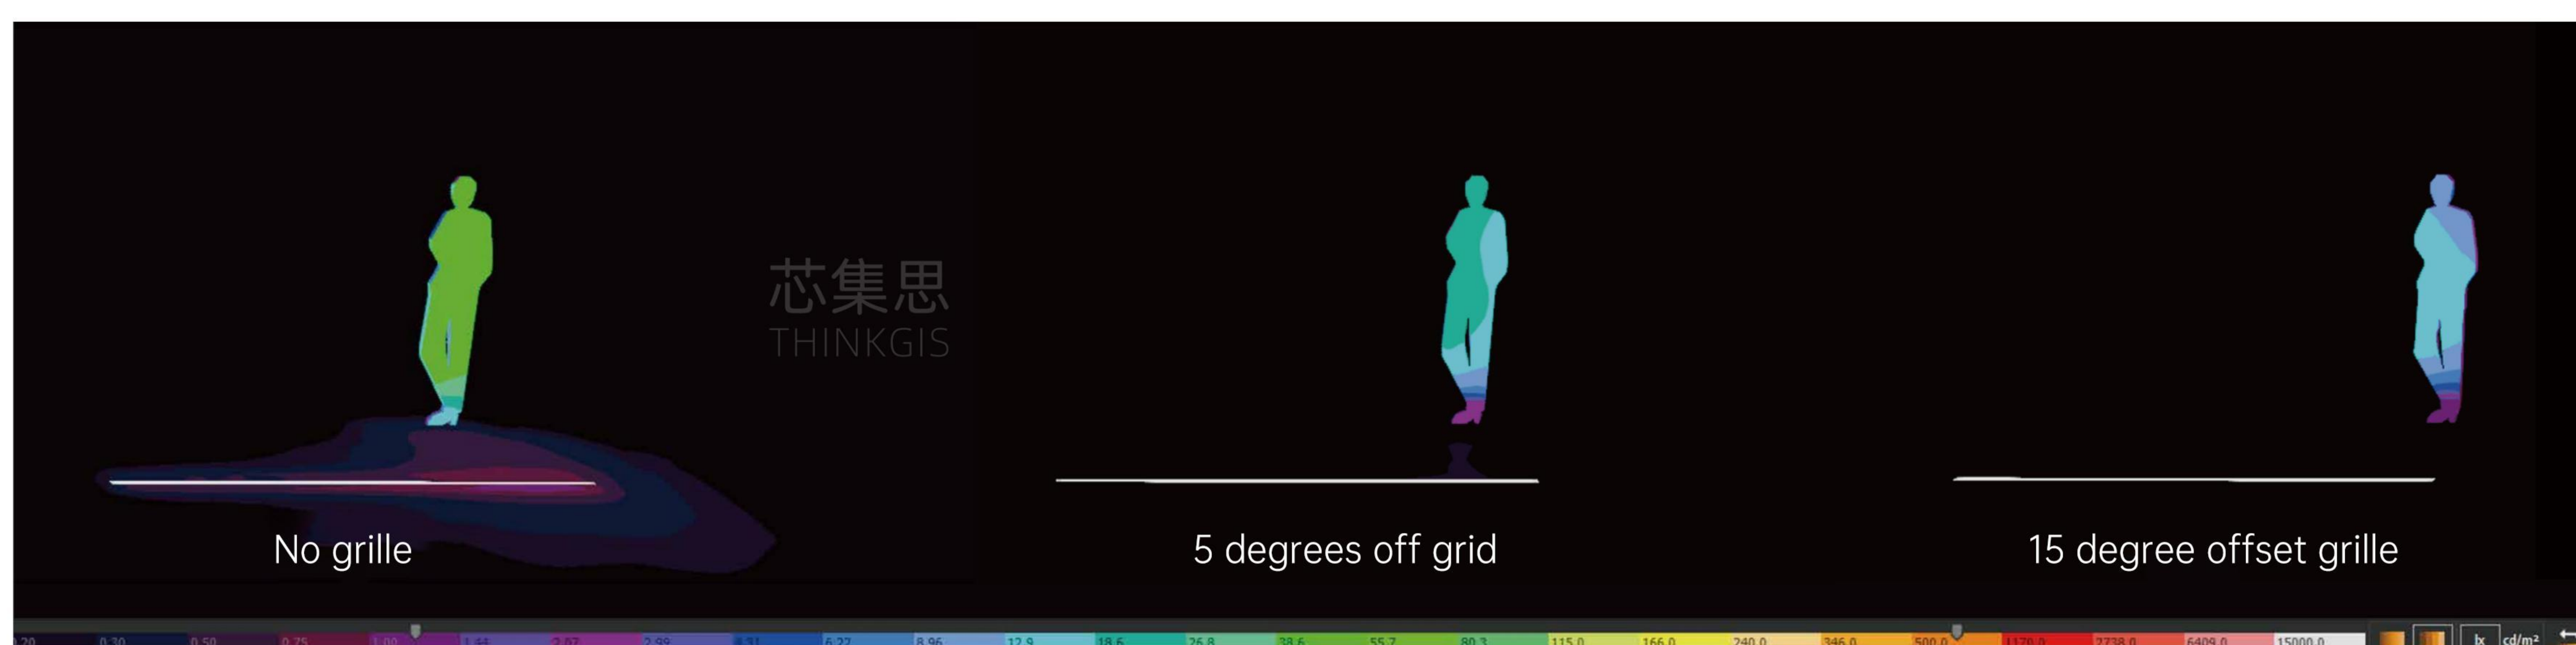

Observer's perspective

Linear light

Floodlight

Downlight

Step light

Armrest light

Wall lamp

Lawn lamp

Garden light