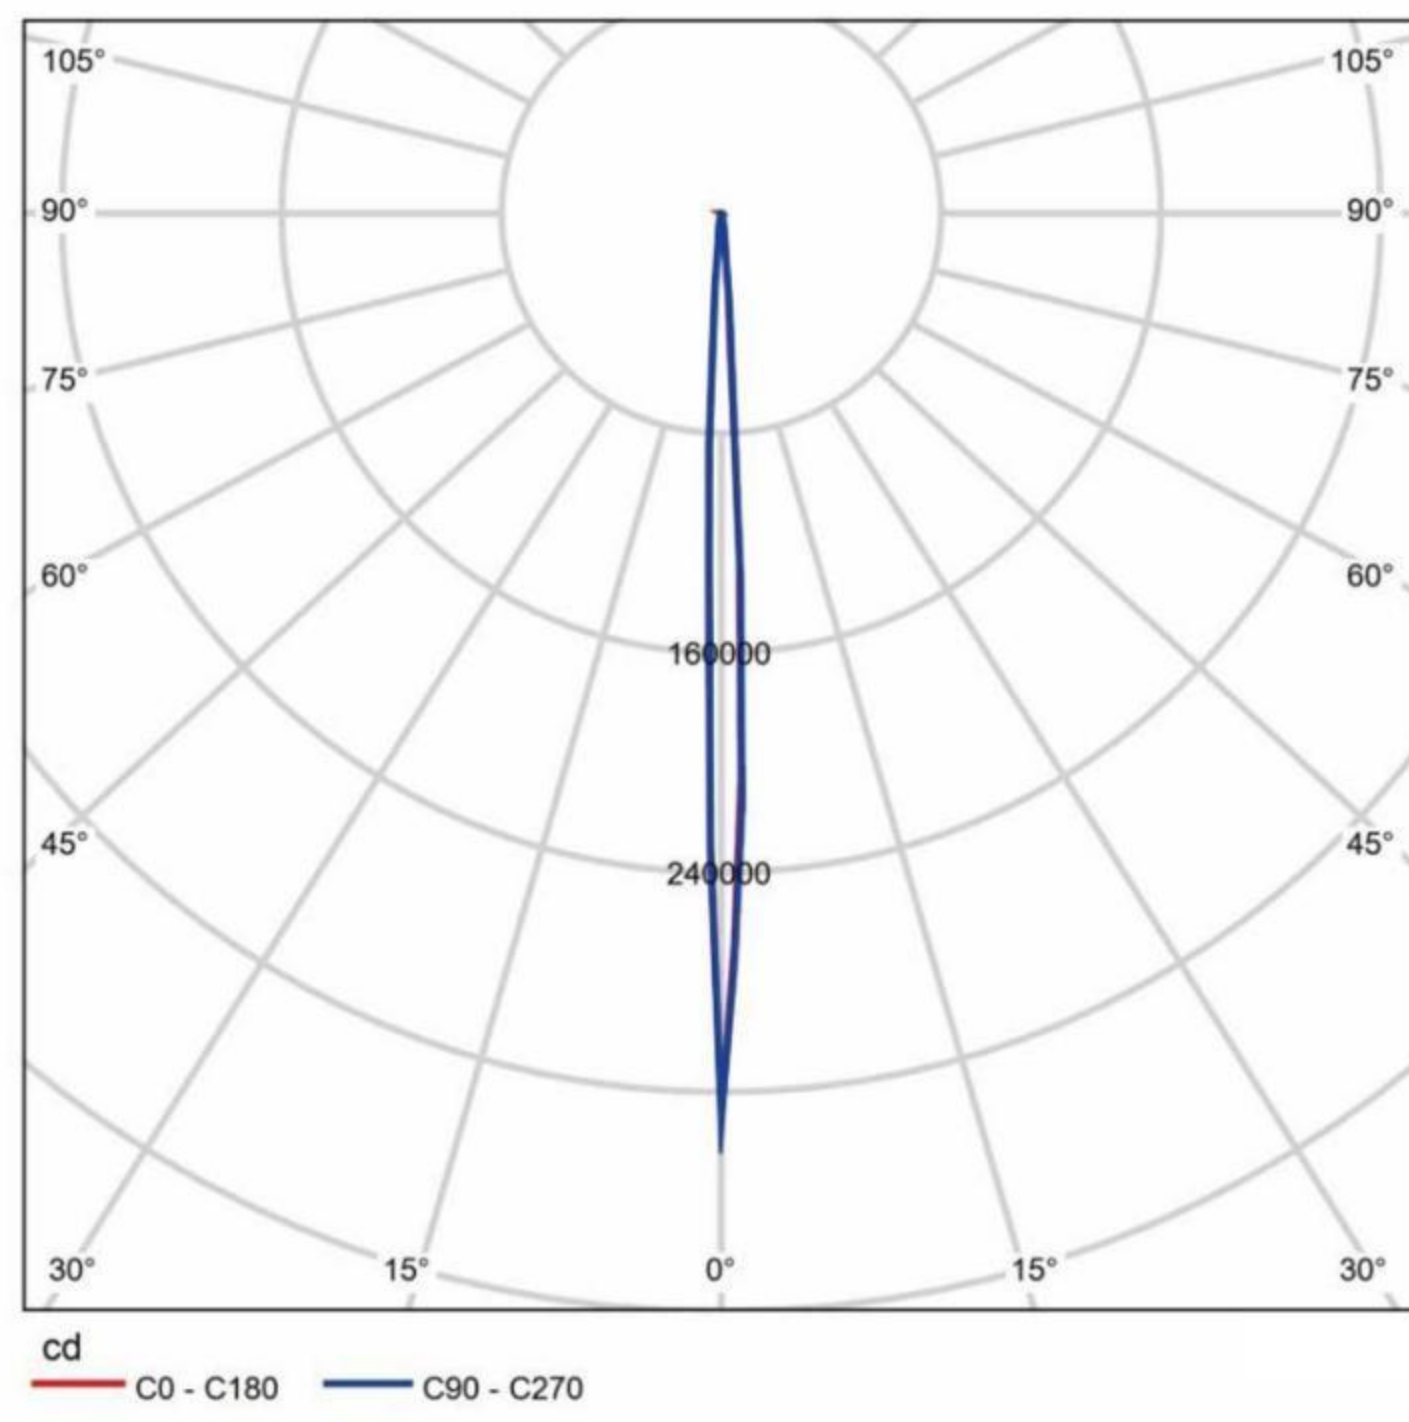

Linear Ground Light With Frame

Underground light

Code	Watt(w)	Optic	Flux(lm)
LBW96-72WA5	72W	5°	4392Lm
LBW96-72WA12	72W	12°	4680Lm
LBW96-72WA18	72W	18°	4680Lm
LBW96-72WA0520	72W	5°x20°	4320Lm

Protection: IP67/IK08
 Product weight: 3.7KG
 Physical Characteristics: Surface below 40 degrees, static compression 1000KG
 Optional color temperatures: ■ Single white light ■ RGBW
 Standard driver: built-in constant current, external DC24V (need to purchase separately)
 Optional driver: Built-in DMX5120-10V
 External DMX512, 0-10V, DALI, Thyristor

LBW96-72WA5

LBW96-72WA5
 Wall height: 5m
 Lamp distance from wall: 0.2m
 Lamp spacing: Continuous installation

LBW96-72WA12

LBW96-72WA12
 Wall height: 5m
 Lamp distance from wall: 0.2m
 Lamp spacing: Continuous installation