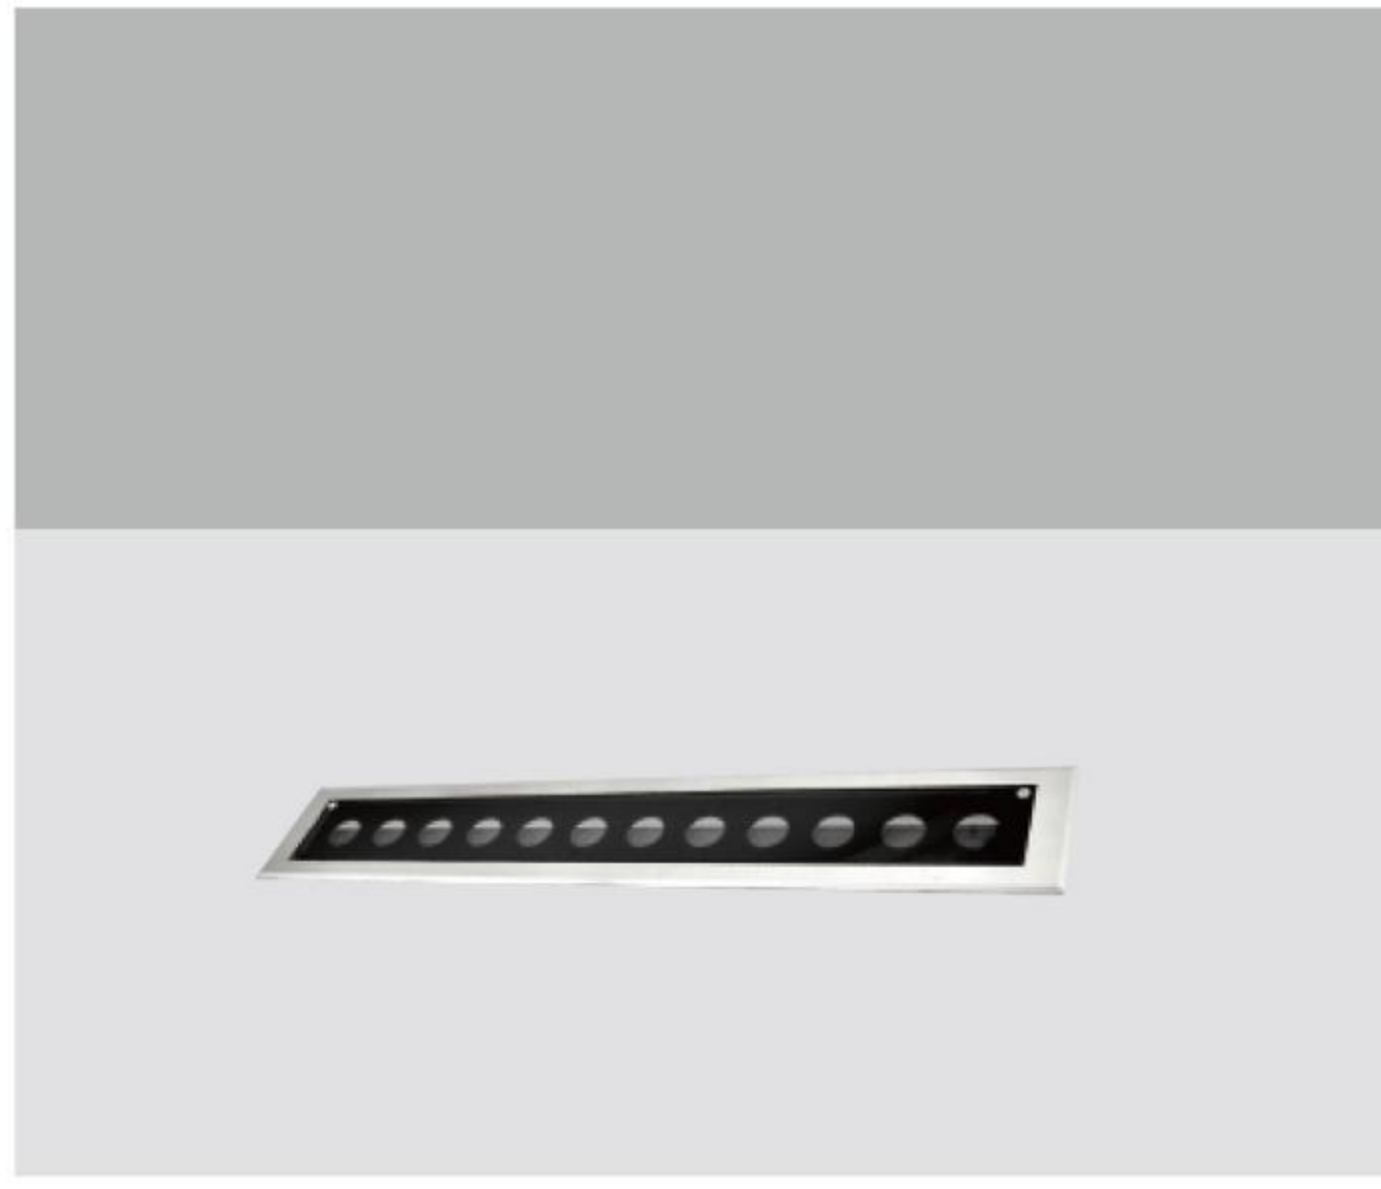

Linear Ground Light With Frame

Underground light

Code	Watt(w)	Optic	Flux(lm)
LBW96-72WA5	72W	5°	4392Lm
LBW96-72WA12	72W	12°	4680Lm
LBW96-72WA18	72W	18°	4680Lm
LBW96-72WA0520	72W	5°x20°	4320Lm