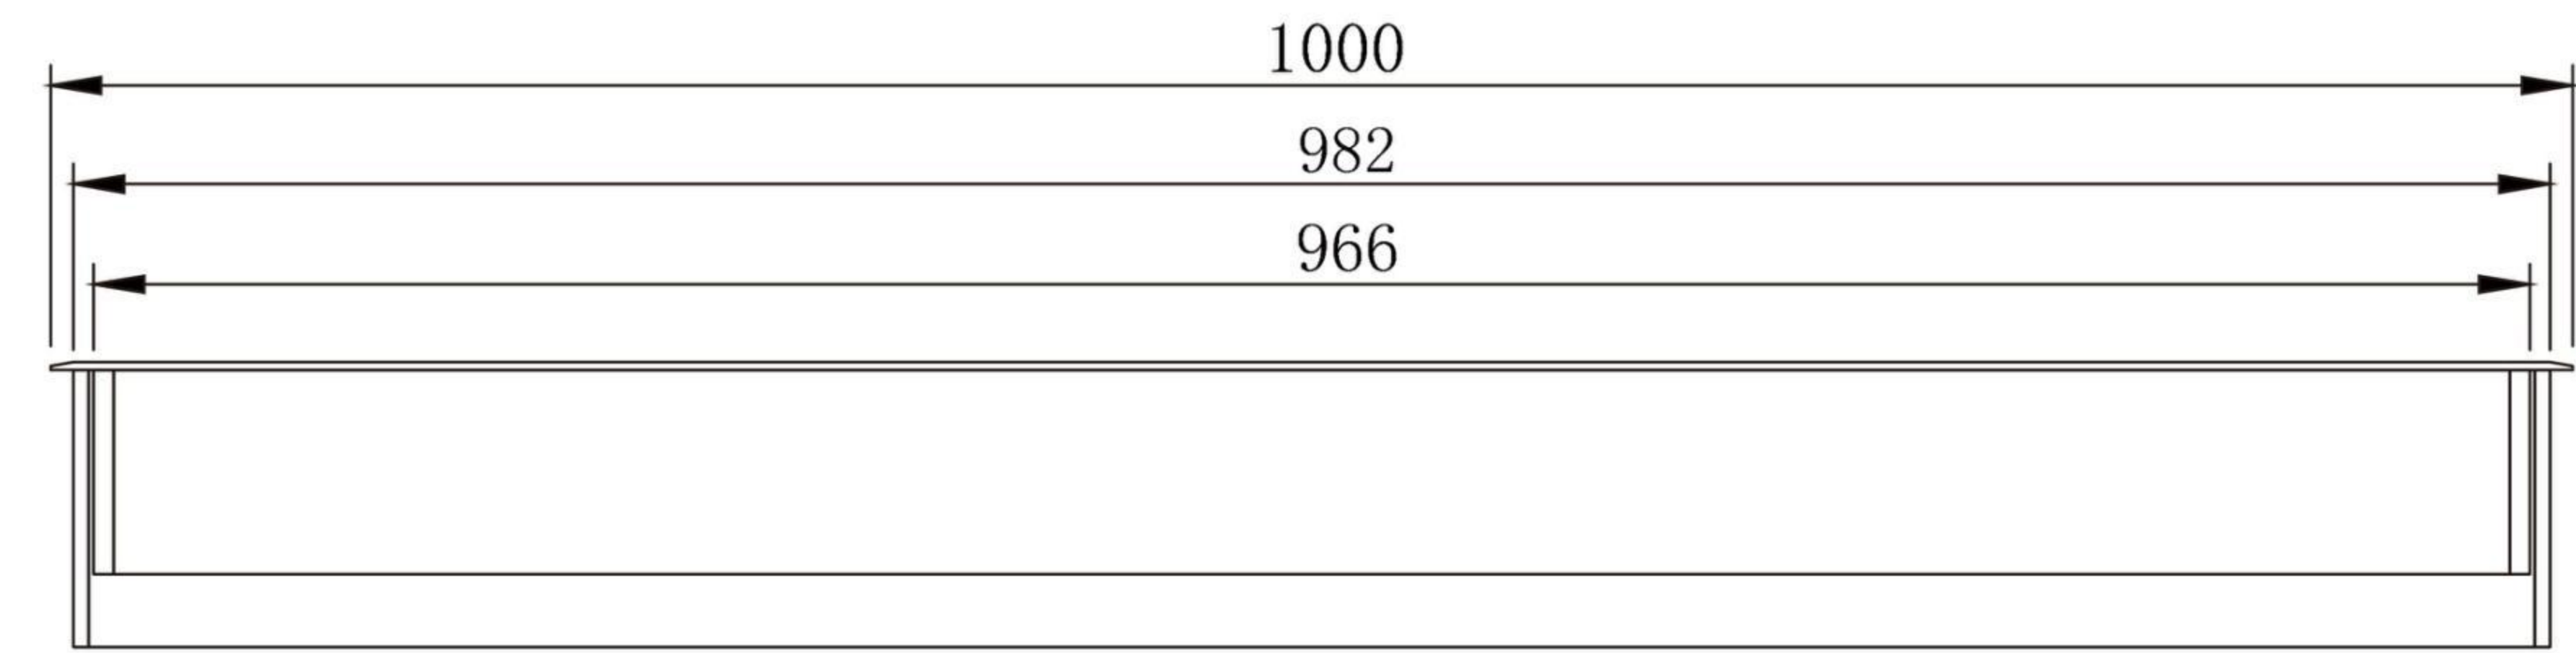

15 degree offset grille

LBW75-36WA1022-P15
 Wall height: 5m
 Lamp distance from wall: 0.2m
 Lamp spacing: Continuous installation

Height of illuminated surface: 5m
 Distance between lamp and wall: 0.2m

Observer's perspective

LBW96-72WA5

LBW96-72WA5
 Wall height: 5m
 Lamp distance from wall: 0.2m
 Lamp spacing: Continuous installation

LBW96-72WA12

LBW96-72WA12
 Wall height: 5m
 Lamp distance from wall: 0.2m
 Lamp spacing: Continuous installation

LBW96-72WA18

LBW96-72WA18
 Wall height: 5m
 Lamp distance from wall: 0.2m
 Lamp spacing: Continuous installation

LBW96-72WA0520

LBW96-72WA0520
 Wall height: 5m
 Lamp distance from wall: 0.2m
 Lamp spacing: Continuous installation

LBW96-72WA0520-P15
 Wall height: 5m
 Lamp distance from wall: 0.2m
 Lamp spacing: Continuous installation

Linear light

Floodlight

Downlight

Step light

Armrest light

Wall lamp

Lawn lamp