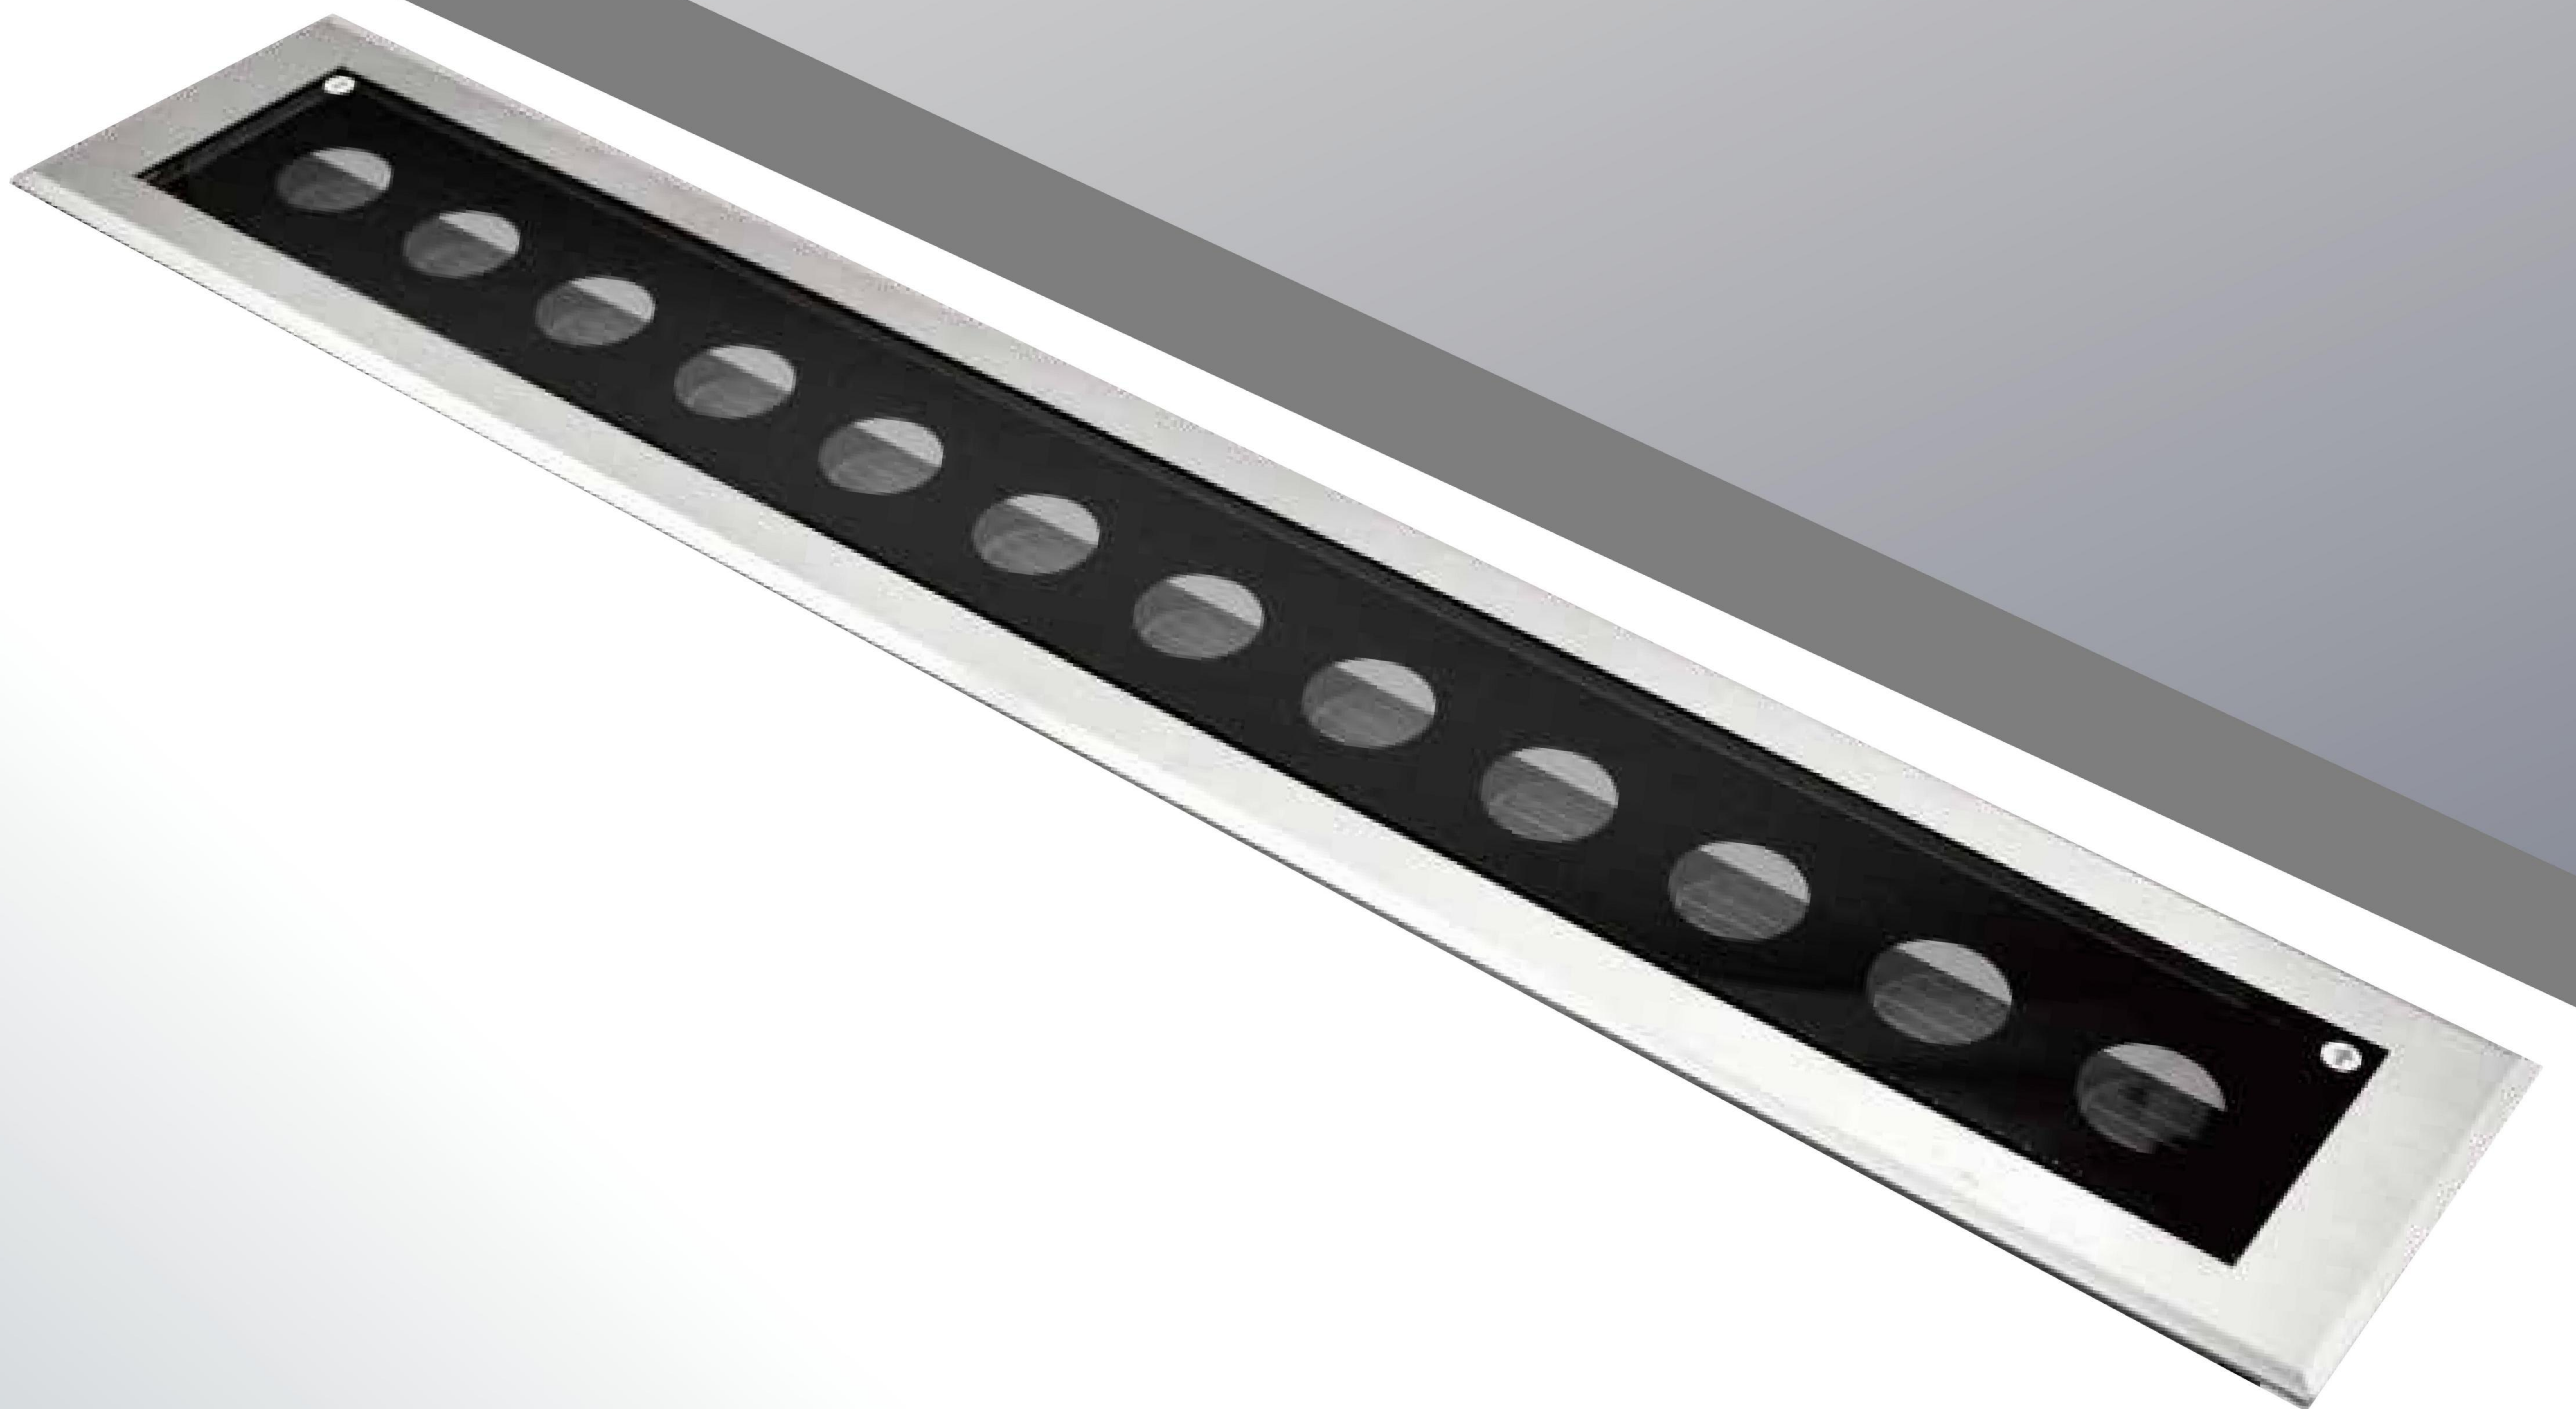

MULTI LENS COLOR MIX |||

Core advantage - Linear arrangement of multiple lenses to achieve uniform color mixing without color separation

Wipe the wall and wash the wall 150mm distance

RGBW

BLUE-GREEN

RED-BLUE

||| PARTIAL LOUVRE FOR LINEAR GROUND LIGHT

Core advantage-anti-glare

- Low glare from the human viewpoint;
- High efficiency in the light direction of the illuminated surface;

|| PARTIAL LOUVRE FOR VERTICAL LIGHT

Core advantages

- Low glare to passersby
- Low glare to indoors

Linear Ground Light With Frame

-
- Low Glare Edged Linear Underground Luminaire
 - Suitable for wall wash lighting close to the wall
 - Direction of light output, moderately tilted towards the illuminated surface
 - Built-in glare grille tilted towards the illuminated surface.
 - Can be used with monochrome or RGBW color changing light source
 - Seamless splicing, wires can be pushed into pre-built boxes.
 - Static load: 1000kg, 24V, IP67
 - ON/OFF, DMX512, 0~10V control mode can be realized.
 - Operating Temperature: -20°C~50°C

Linear Ground Light With Frame

Underground light

Code	Watt(w)	Optic	Flux(lm)
LBW75-36WA12	36W	12°	2117lm
LBW75-36WA1022	36W	10X22°	1993lm
LBW75-36WA1560	36W	17X57°	1568Lm

Protection: IP67/IK08
 Product weight: 3.1KG
 Physical Characteristics: Surface below 40 degrees, static pressure resistance 1000KG
 Optional color temperatures: Single white light RGBW
 Standard driver: Built-in constant current, external DC24V (sold separately)
 Optional driver: Built-in DMX512, 0-10V
 External DMX512, 0-10V, DALI, Thyristor