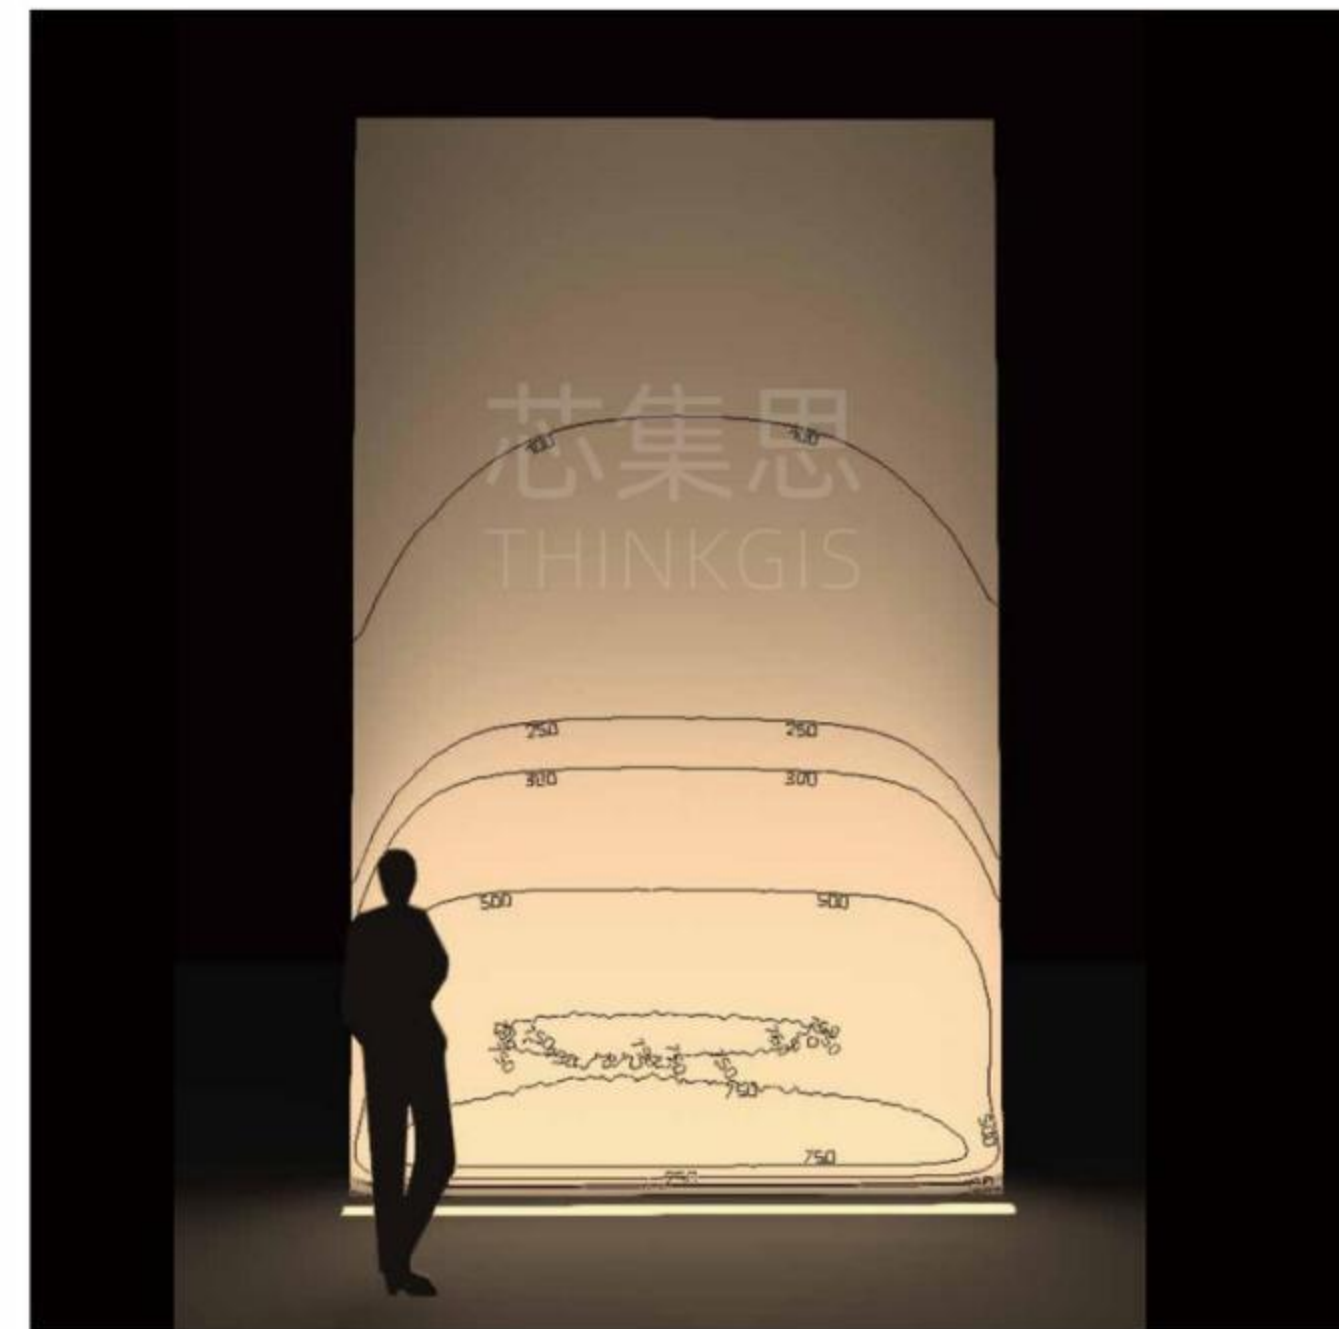

LBW96-72WA18
Wall height: 5m
Lamp distance from wall: 0.2m
Lamp spacing: Continuous installation