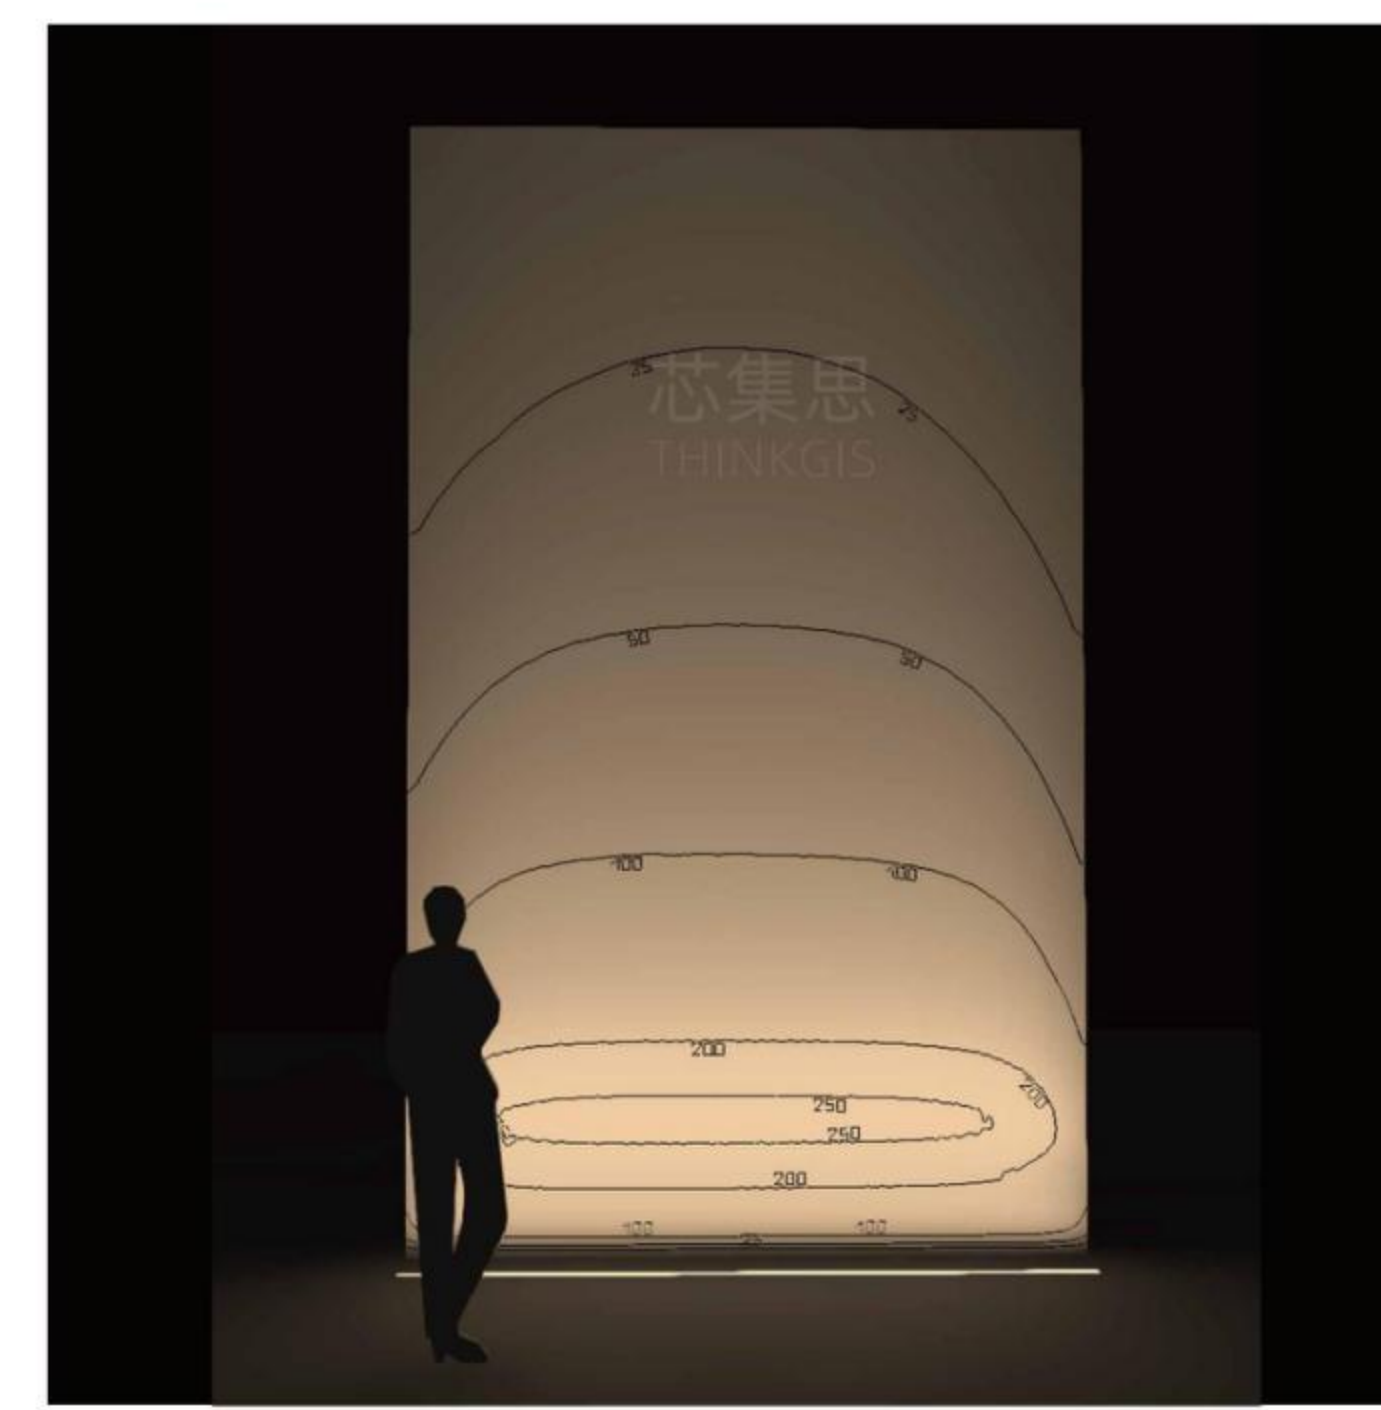

Core advantages

- Low glare to passersby
- Low glare to indoors

Linear Ground Light With Frame

-
- Low Glare Edged Linear Underground Luminaire
 - Suitable for wall wash lighting close to the wall
 - Direction of light output, moderately tilted towards the illuminated surface
 - Built-in glare grille tilted towards the illuminated surface.
 - Can be used with monochrome or RGBW color changing light source
 - Seamless splicing, wires can be pushed into pre-built boxes.
 - Static load: 1000kg, 24V, IP67
 - ON/OFF, DMX512, 0~10V control mode can be realized.
 - Operating Temperature: -20°C~50°C

LBW75-36WA1022

No grille

LBW75-36WA1022
 Wall height: 5m
 Lamp distance from wall: 0.2m
 Lamp spacing: Continuous installation

LBW75-36WA12

LBW75-36WA12
 Wall height: 5m
 Lamp distance from wall: 0.2m
 Lamp spacing: Continuous installation

5 degree offset grille

LBW75-36WA1022-P05
 Wall height: 5m
 Lamp distance from wall: 0.2m
 Lamp spacing: Continuous installation

LBW75-36WA1560

LBW75-36WA1560
 Wall height: 5m
 Lamp distance from wall: 0.2m
 Lamp spacing: Continuous installation

15 degree offset grille

LBW75-36WA1022-P15
 Wall height: 5m
 Lamp distance from wall: 0.2m
 Lamp spacing: Continuous installation

Height of illuminated surface: 5m
 Distance between lamp and wall: 0.2m

Observer's perspective