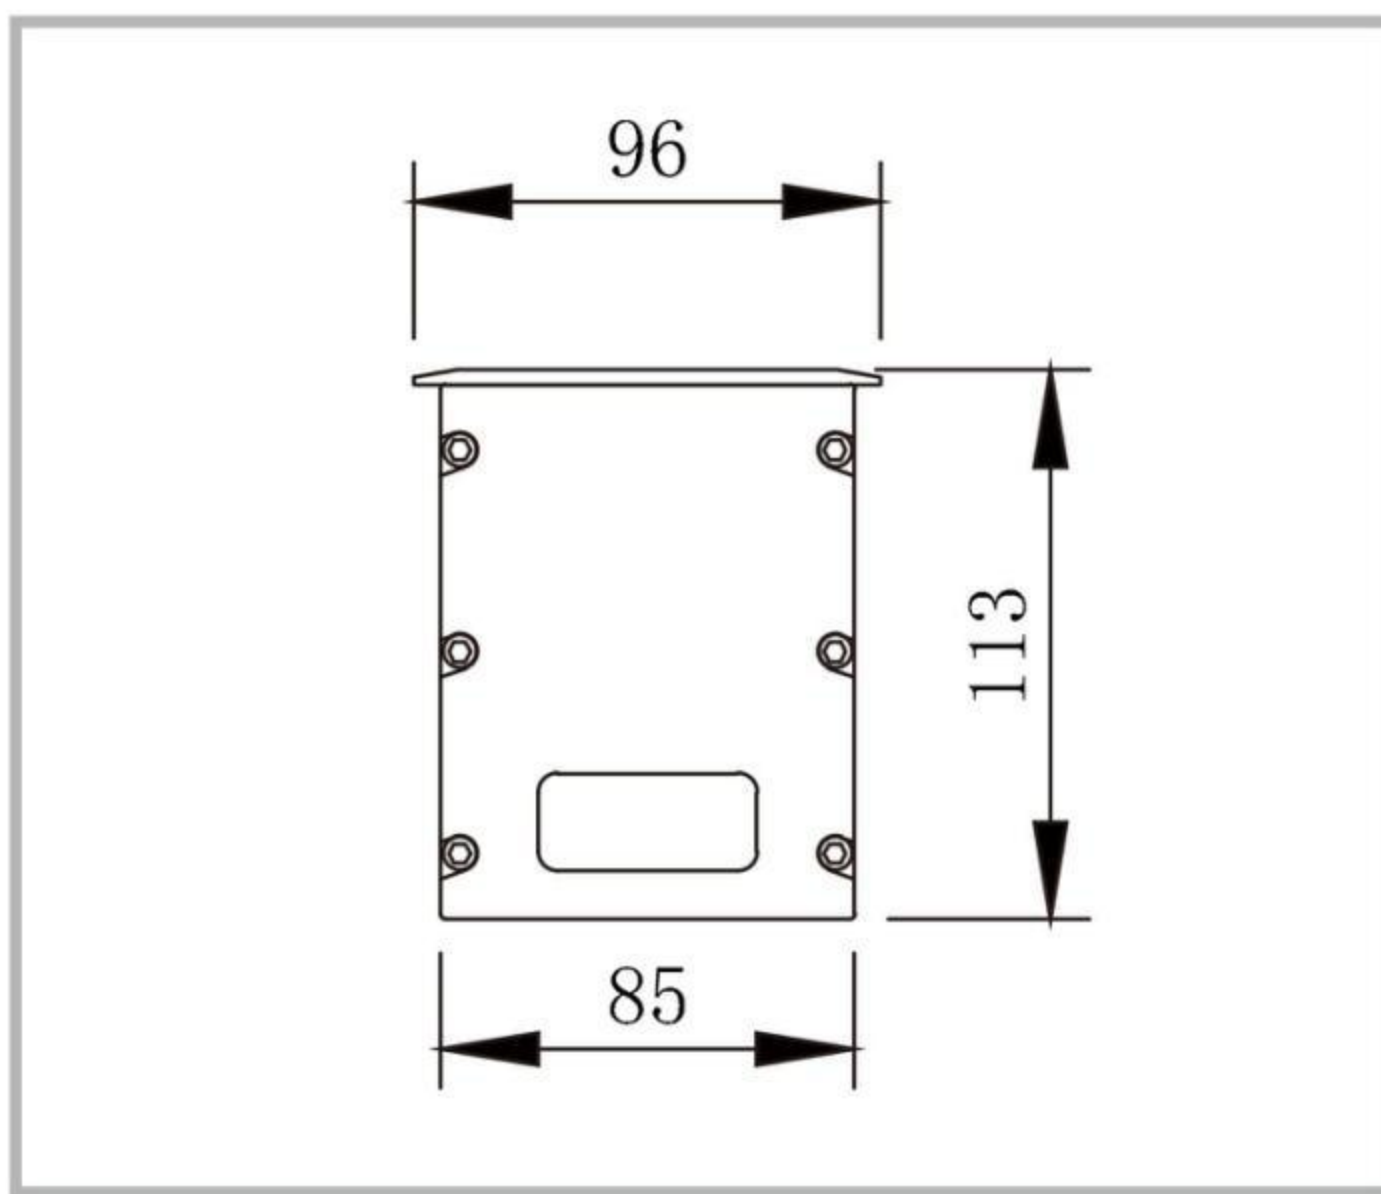

Protection: IP67/IK08
Product weight: 3.7KG
Physical Characteristics: Surface below 40 degrees, static compression 1000KG
Optional color temperatures: ■ Single white light ■ RGBW
Standard driver: built-in constant current, external DC24V (need to purchase separately)
Optional driver: Built-in DMX5120-10V
External DMX512, 0-10V, DALI, Thyristor