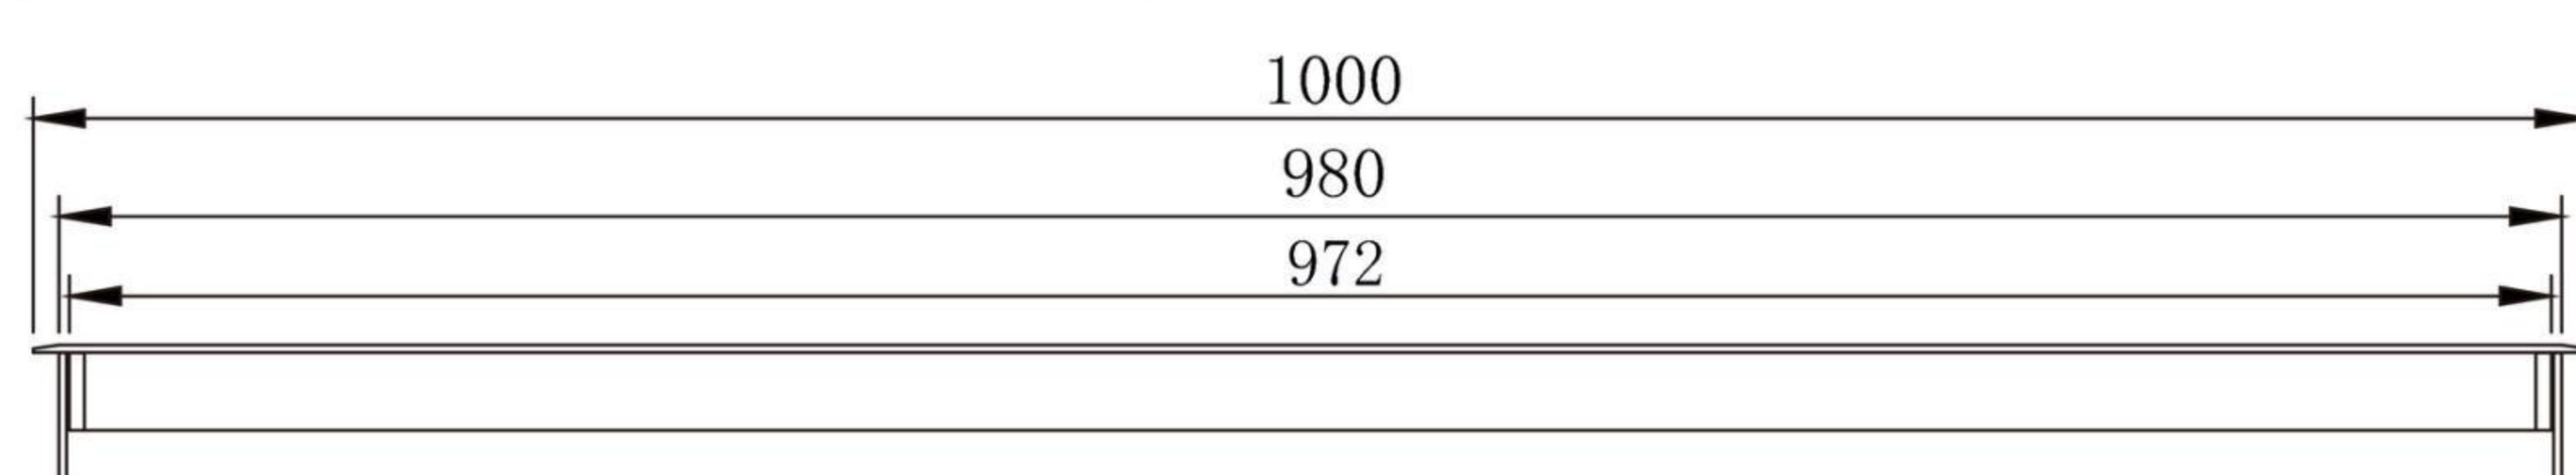

Core advantages

- Low glare to passersby
- Low glare to indoors

Linear Ground Light With Frame

-
- Low Glare Edged Linear Underground Luminaire
 - Suitable for wall wash lighting close to the wall
 - Direction of light output, moderately tilted towards the illuminated surface
 - Built-in glare grille tilted towards the illuminated surface.
 - Can be used with monochrome or RGBW color changing light source
 - Seamless splicing, wires can be pushed into pre-built boxes.
 - Static load: 1000kg, 24V, IP67
 - ON/OFF, DMX512, 0~10V control mode can be realized.
 - Operating Temperature: -20°C~50°C

Linear Ground Light With Frame

Underground light

Code	Watt(w)	Optic	Flux(lm)
LBW75-36WA12	36W	12°	2117lm
LBW75-36WA1022	36W	10X22°	1993lm
LBW75-36WA1560	36W	17X57°	1568Lm

Protection: IP67/IK08
 Product weight: 3.1KG
 Physical Characteristics: Surface below 40 degrees, static pressure resistance 1000KG
 Optional color temperatures: Single white light RGBW
 Standard driver: Built-in constant current, external DC24V (sold separately)
 Optional driver: Built-in DMX512, 0-10V
 External DMX512, 0-10V, DALI, Thyristor

LBW75-36WA1022

No grille

LBW75-36WA1022
 Wall height: 5m
 Lamp distance from wall: 0.2m
 Lamp spacing: Continuous installation

LBW75-36WA12

LBW75-36WA12
 Wall height: 5m
 Lamp distance from wall: 0.2m
 Lamp spacing: Continuous installation

5 degree offset grille

LBW75-36WA1022-P05
 Wall height: 5m
 Lamp distance from wall: 0.2m
 Lamp spacing: Continuous installation

LBW75-36WA1560

LBW75-36WA1560
 Wall height: 5m
 Lamp distance from wall: 0.2m
 Lamp spacing: Continuous installation