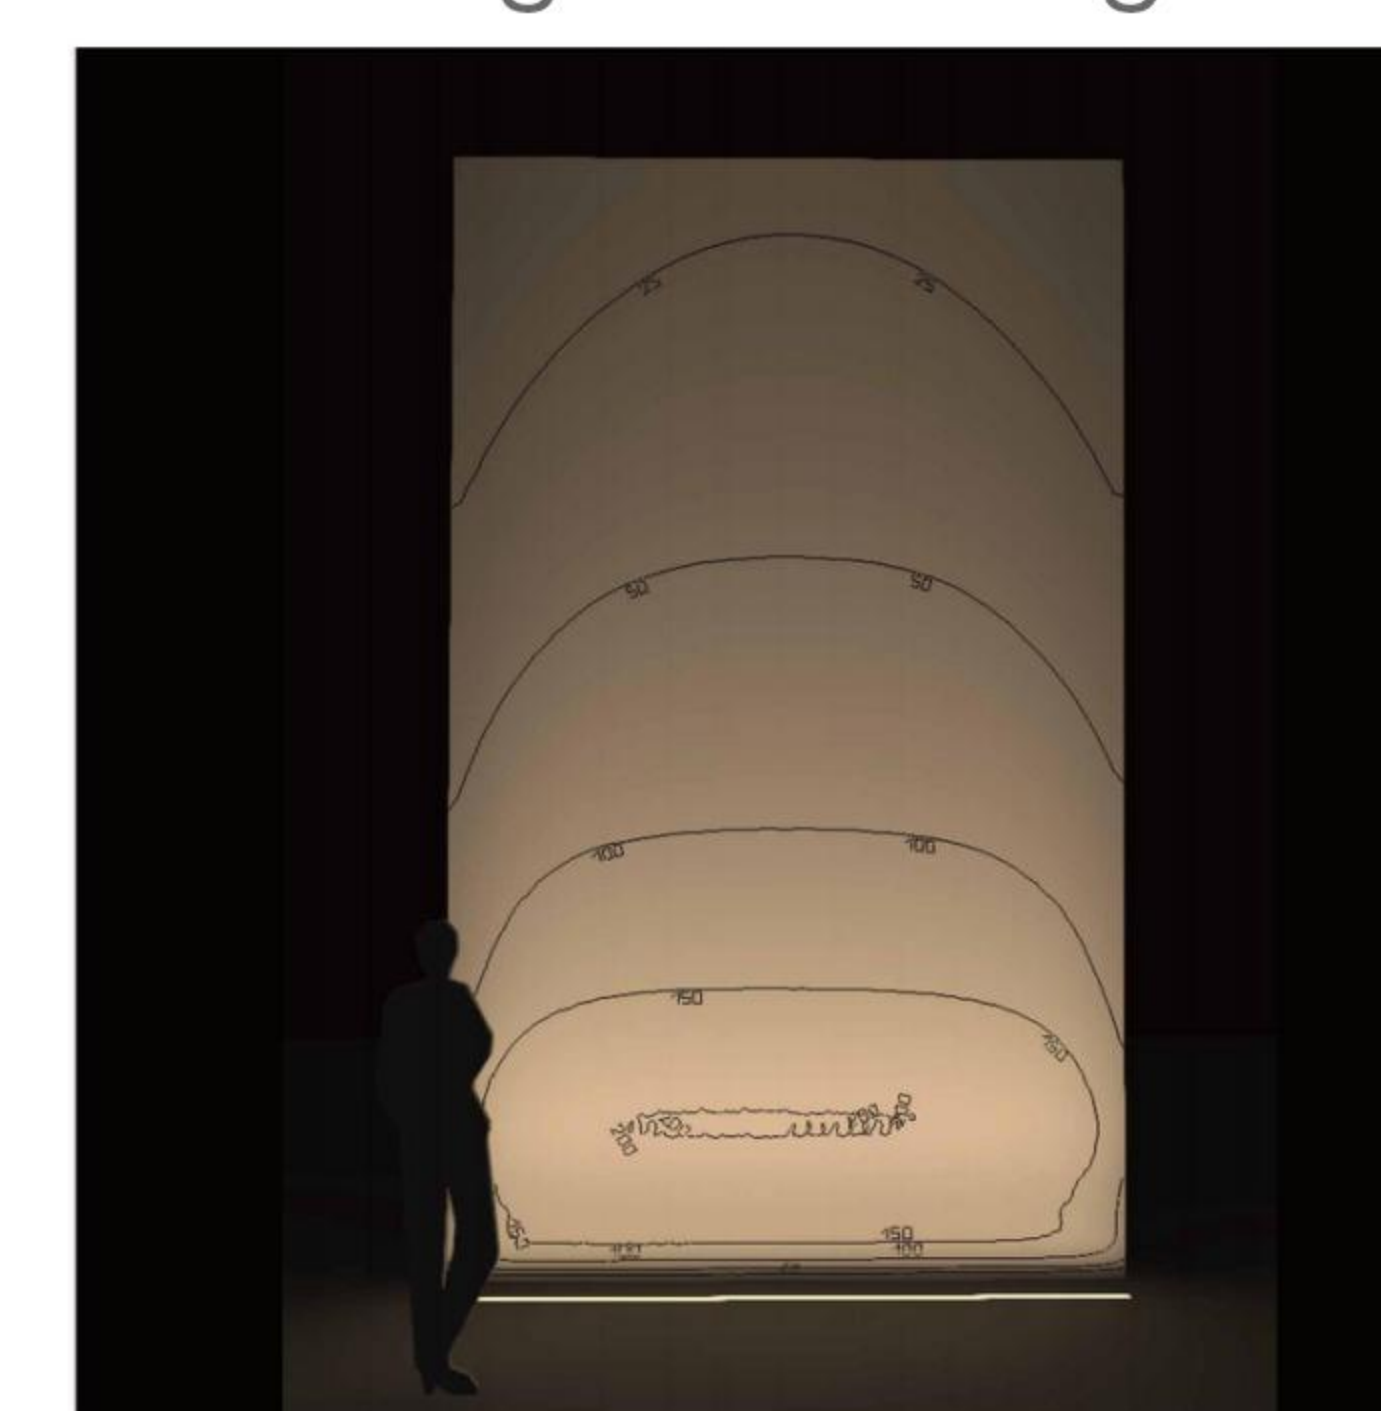

5 degree offset grille

LBW75-36WA1022-P05
Wall height: 5m
Lamp distance from wall: 0.2m
Lamp spacing: Continuous installation