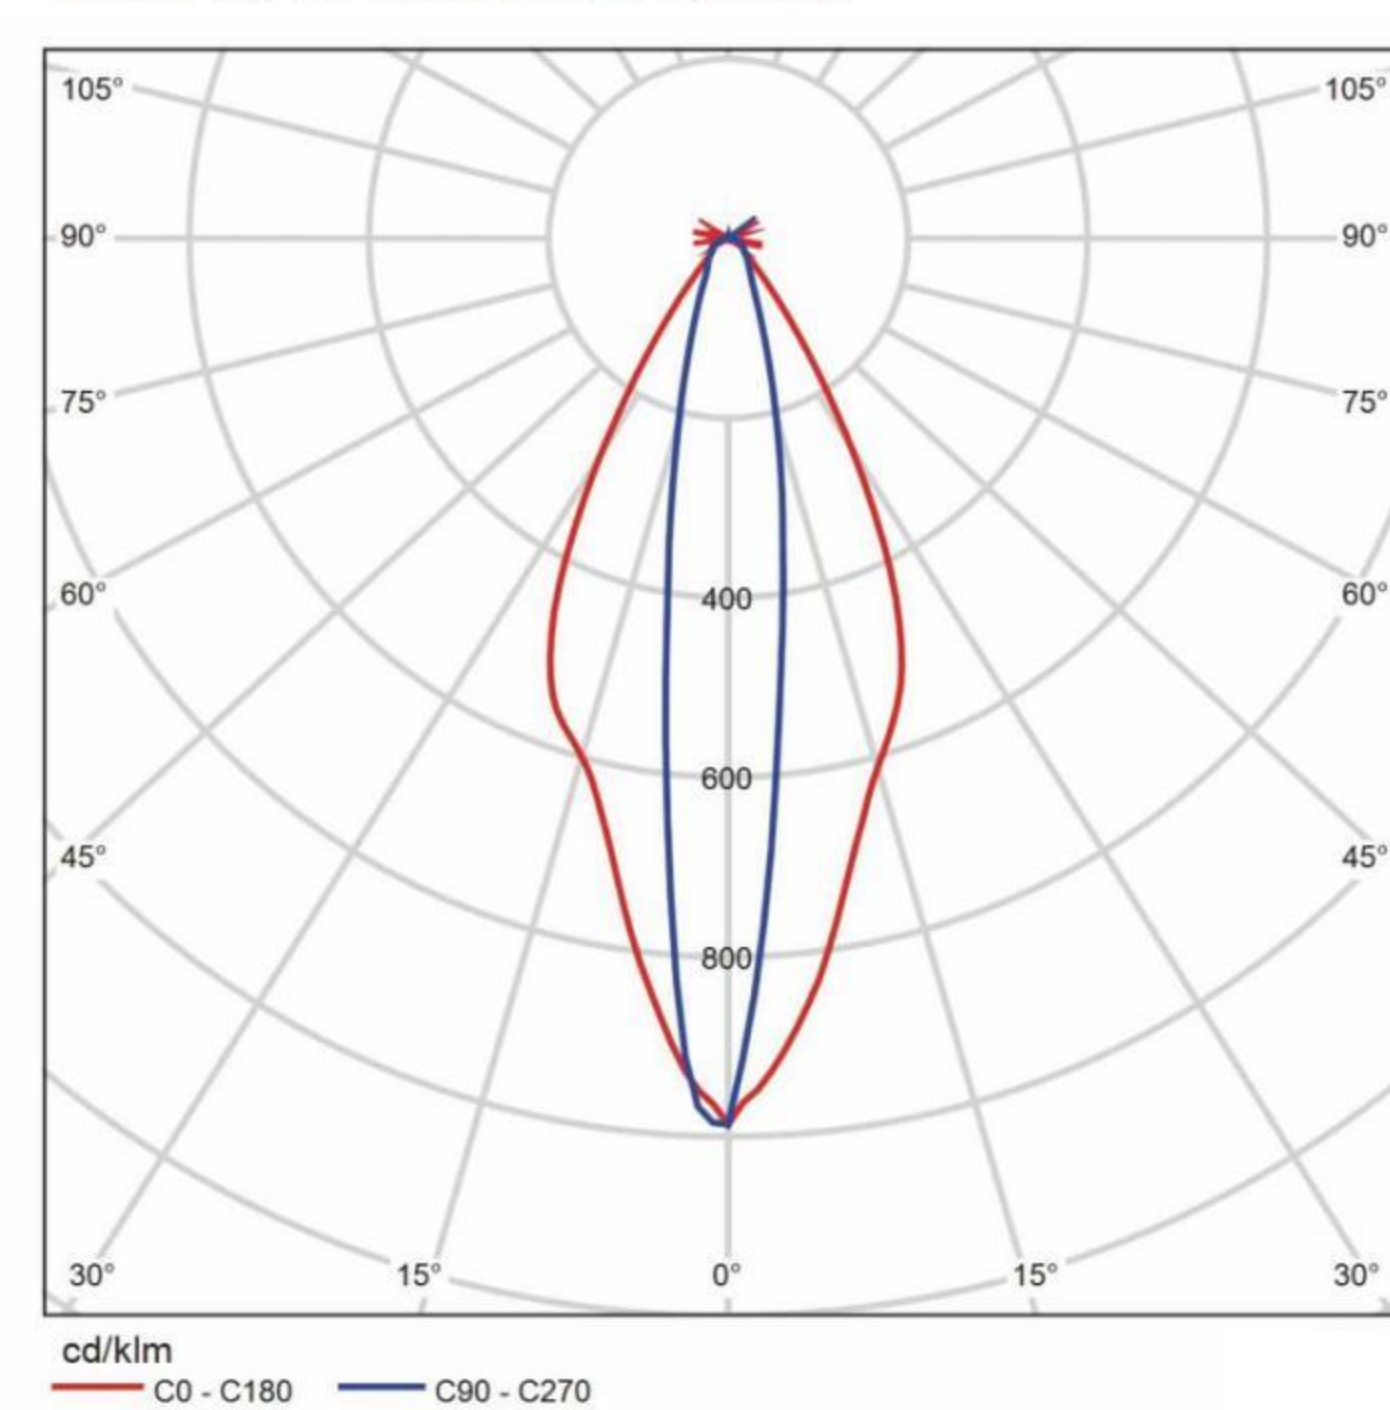

Core advantages

- Low glare to passersby
- Low glare to indoors

Linear Ground Light With Frame

-
- Low Glare Edged Linear Underground Luminaire
 - Suitable for wall wash lighting close to the wall
 - Direction of light output, moderately tilted towards the illuminated surface
 - Built-in glare grille tilted towards the illuminated surface.
 - Can be used with monochrome or RGBW color changing light source
 - Seamless splicing, wires can be pushed into pre-built boxes.
 - Static load: 1000kg, 24V, IP67
 - ON/OFF, DMX512, 0~10V control mode can be realized.
 - Operating Temperature: -20°C~50°C

Linear Ground Light With Frame

Underground light

Code	Watt(w)	Optic	Flux(lm)
LBW75-36WA12	36W	12°	2117lm
LBW75-36WA1022	36W	10X22°	1993lm
LBW75-36WA1560	36W	17X57°	1568Lm

Protection: IP67/IK08
 Product weight: 3.1KG
 Physical Characteristics: Surface below 40 degrees, static pressure resistance 1000KG
 Optional color temperatures: Single white light RGBW
 Standard driver: Built-in constant current, external DC24V (sold separately)
 Optional driver: Built-in DMX512, 0-10V
 External DMX512, 0-10V, DALI, Thyristor

LBW75-36WA1022

No grille

LBW75-36WA1022
 Wall height: 5m
 Lamp distance from wall: 0.2m
 Lamp spacing: Continuous installation

LBW75-36WA12

LBW75-36WA12
 Wall height: 5m
 Lamp distance from wall: 0.2m
 Lamp spacing: Continuous installation

5 degree offset grille

LBW75-36WA1022-P05
 Wall height: 5m
 Lamp distance from wall: 0.2m
 Lamp spacing: Continuous installation

LBW75-36WA1560

LBW75-36WA1560
 Wall height: 5m
 Lamp distance from wall: 0.2m
 Lamp spacing: Continuous installation