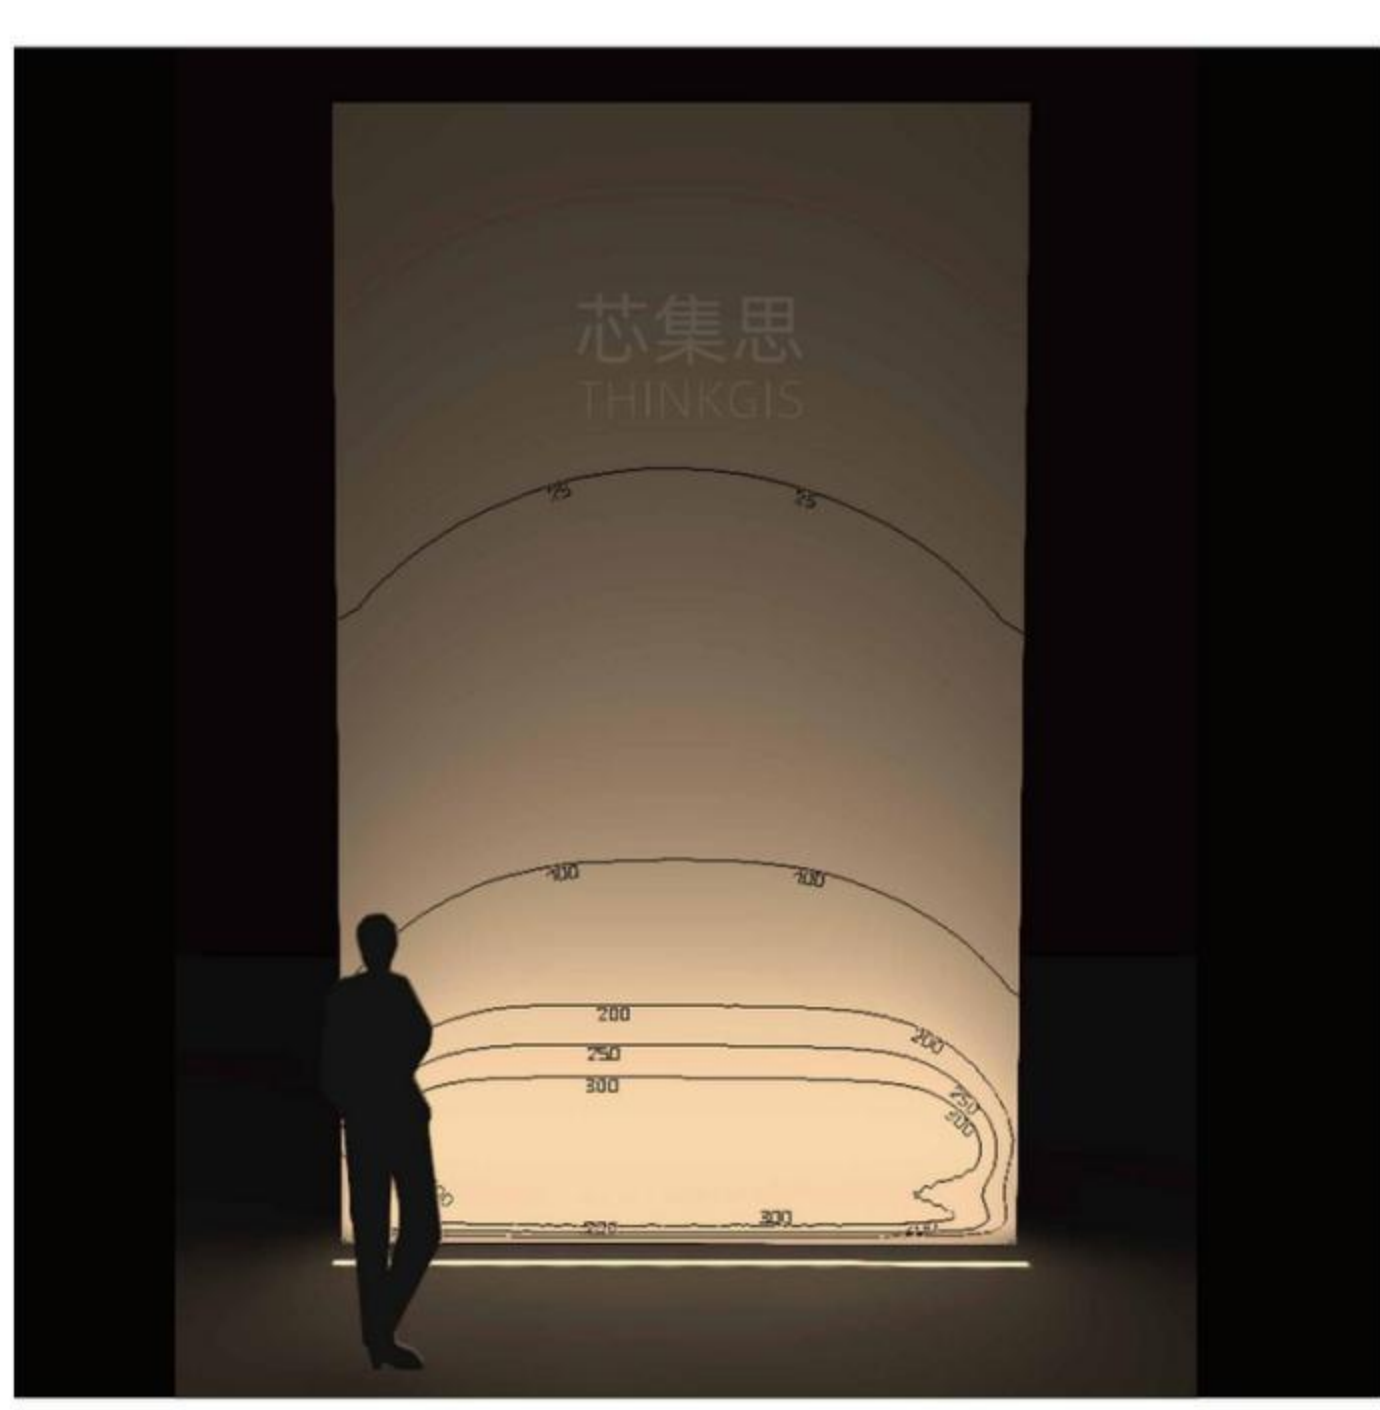

||| PARTIAL LOUVRE FOR LINEAR GROUND LIGHT

Core advantage-anti-glare

- Low glare from the human viewpoint;
- High efficiency in the light direction of the illuminated surface;

|| PARTIAL LOUVRE FOR VERTICAL LIGHT

Core advantages

- Low glare to passersby
- Low glare to indoors

Linear Ground Light With Frame

-
- Low Glare Edged Linear Underground Luminaire
 - Suitable for wall wash lighting close to the wall
 - Direction of light output, moderately tilted towards the illuminated surface
 - Built-in glare grille tilted towards the illuminated surface.
 - Can be used with monochrome or RGBW color changing light source
 - Seamless splicing, wires can be pushed into pre-built boxes.
 - Static load: 1000kg, 24V, IP67
 - ON/OFF, DMX512, 0~10V control mode can be realized.
 - Operating Temperature: -20°C~50°C

LBW75-36WA1022

No grille

LBW75-36WA1022
 Wall height: 5m
 Lamp distance from wall: 0.2m
 Lamp spacing: Continuous installation

LBW75-36WA12

LBW75-36WA12
 Wall height: 5m
 Lamp distance from wall: 0.2m
 Lamp spacing: Continuous installation

5 degree offset grille

LBW75-36WA1022-P05
 Wall height: 5m
 Lamp distance from wall: 0.2m
 Lamp spacing: Continuous installation

LBW75-36WA1560

LBW75-36WA1560
 Wall height: 5m
 Lamp distance from wall: 0.2m
 Lamp spacing: Continuous installation