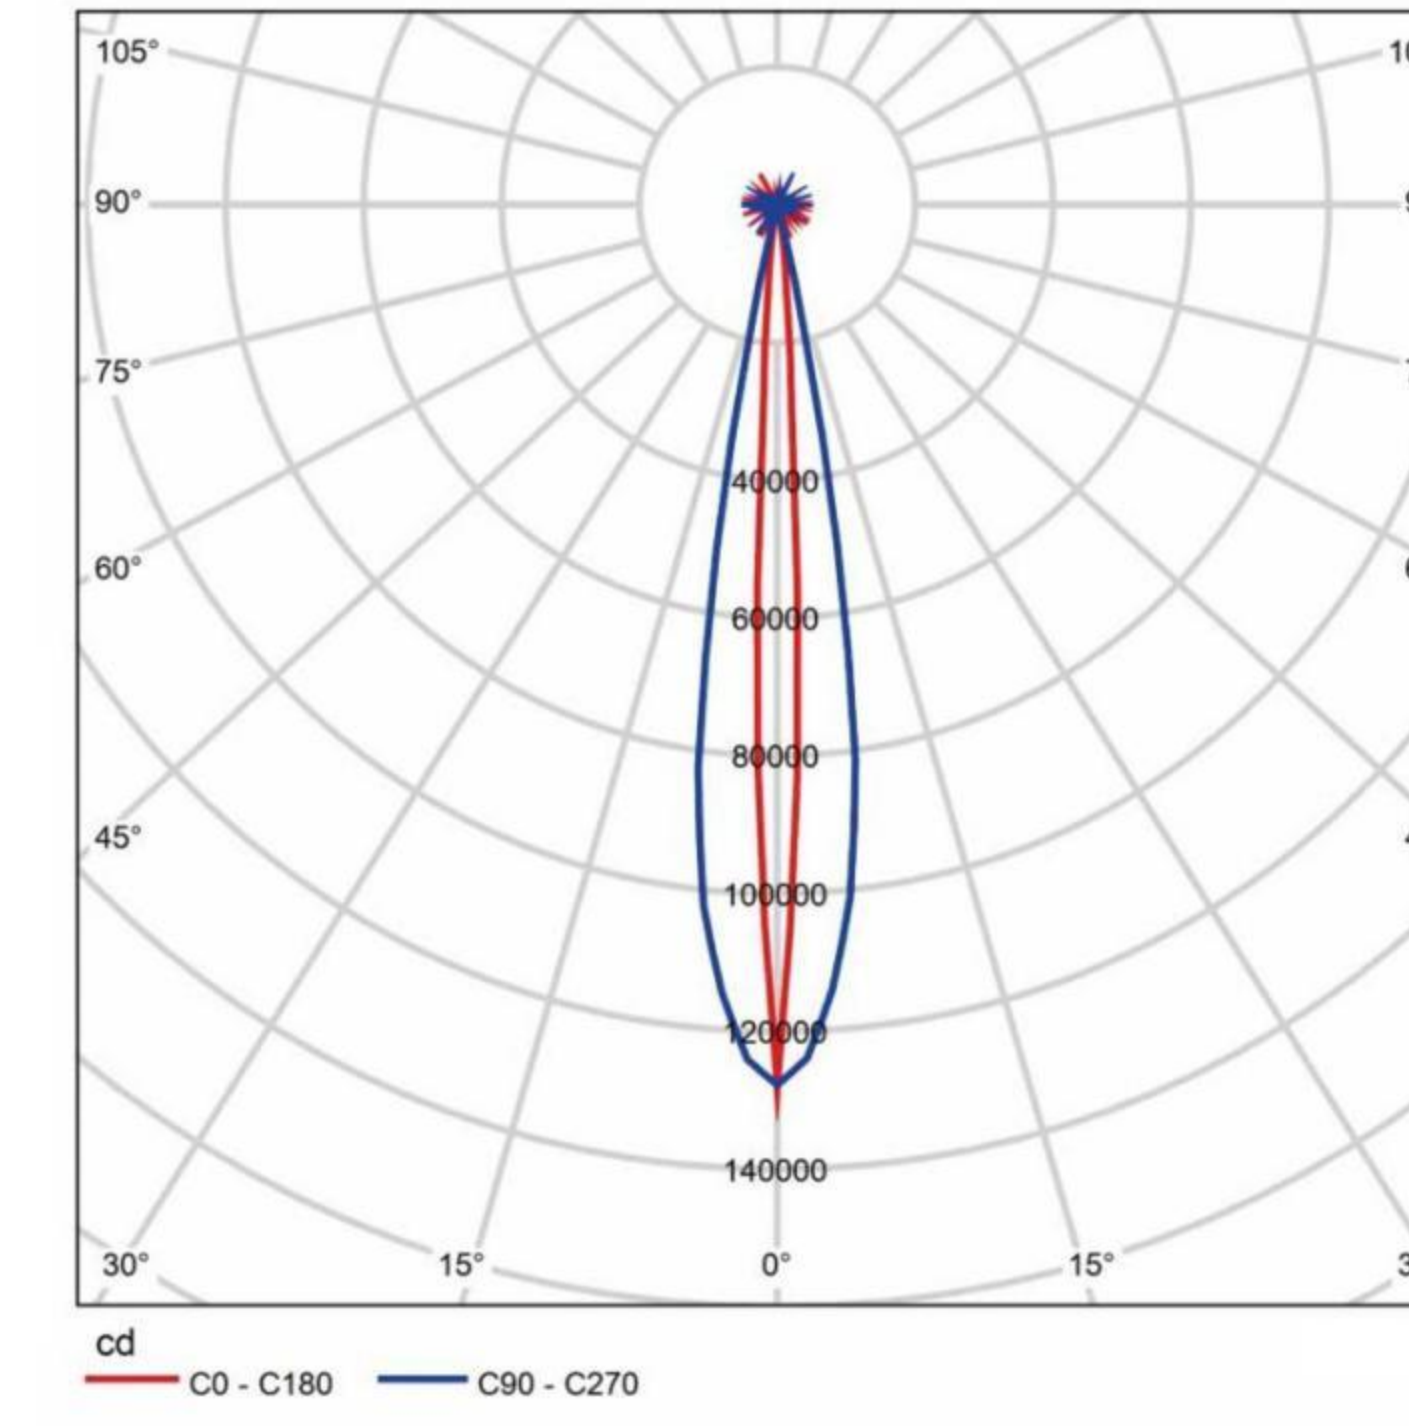

LBW96-72WA5

LBW96-72WA5
 Wall height: 5m
 Lamp distance from wall: 0.2m
 Lamp spacing: Continuous installation

LBW96-72WA12

LBW96-72WA12
 Wall height: 5m
 Lamp distance from wall: 0.2m
 Lamp spacing: Continuous installation

LBW96-72WA18

LBW96-72WA18
 Wall height: 5m
 Lamp distance from wall: 0.2m
 Lamp spacing: Continuous installation

LBW96-72WA0520

LBW96-72WA0520
 Wall height: 5m
 Lamp distance from wall: 0.2m
 Lamp spacing: Continuous installation